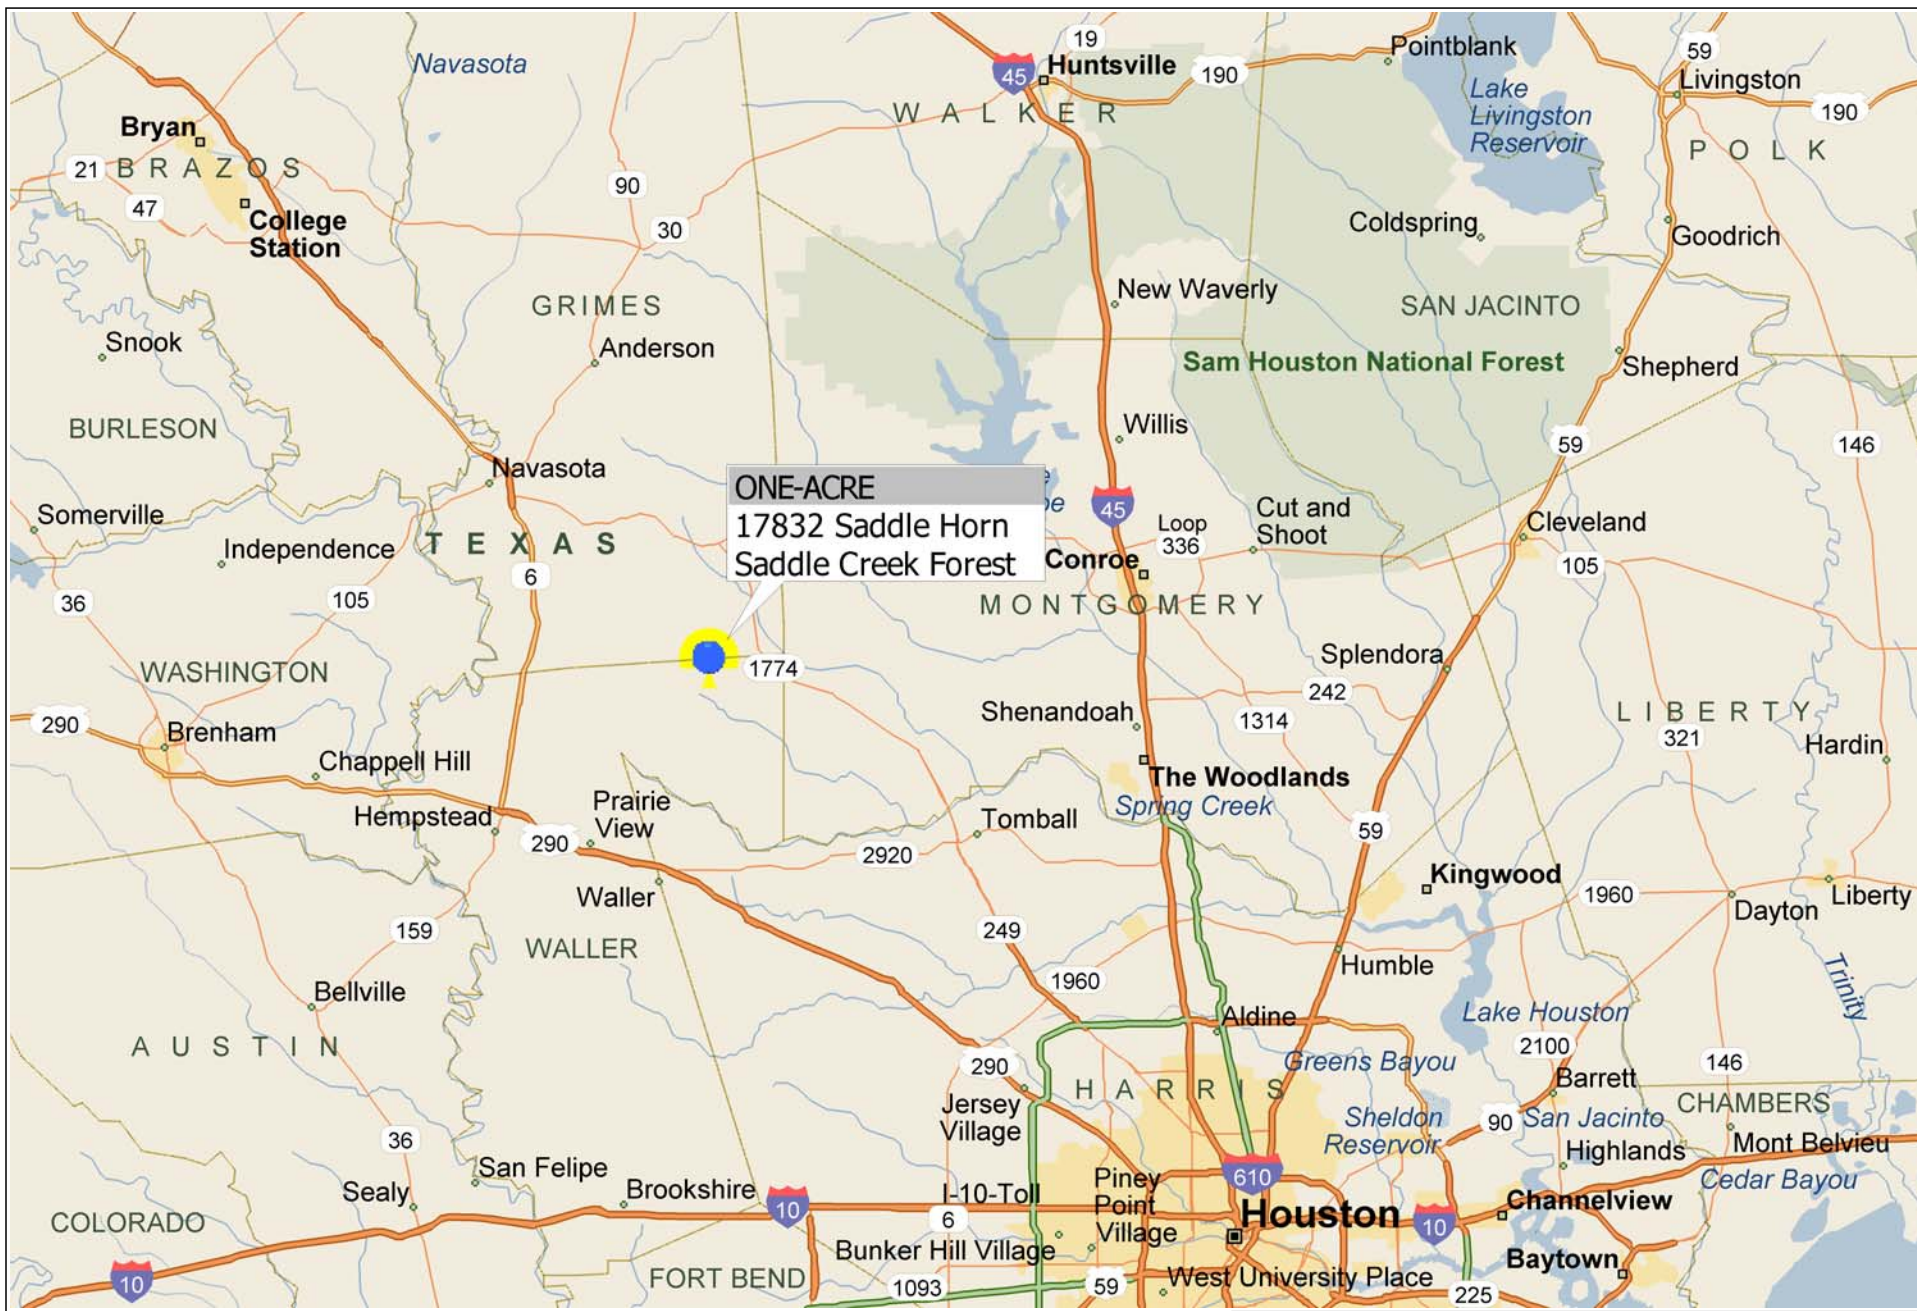

**** WATERFRONT ** 17832 Saddle Horn Dr ~ Saddle Creek Forest**

Copyright © and (P) 1988–2010 Microsoft Corporation and/or its suppliers. All rights reserved. <http://www.microsoft.com/mappoint/>
Certain mapping and direction data © 2010 NAVTEQ. All rights reserved. The Data for areas of Canada includes information taken with permission from Canadian authorities, including: © Her Majesty the Queen in Right of Canada, © Queen's Printer for Ontario. NAVTEQ and NAVTEQ ON BOARD are trademarks of NAVTEQ. © 2010 Tele Atlas North America, Inc. All rights reserved. Tele Atlas and Tele Atlas North America are trademarks of Tele Atlas, Inc. © 2010 by Applied Geographic Systems. All rights reserved.

Saddle Horn Dr

Saddle Horn Dr

Saddle Horn Dr

300 FT

Saddle Horn Dr

Buck Skin Ln

Buck Skin Ln

Buck Skin Ln

Saddle Horn Dr

Quarter Horse Ln

Saddle Horn Dr

290 FT