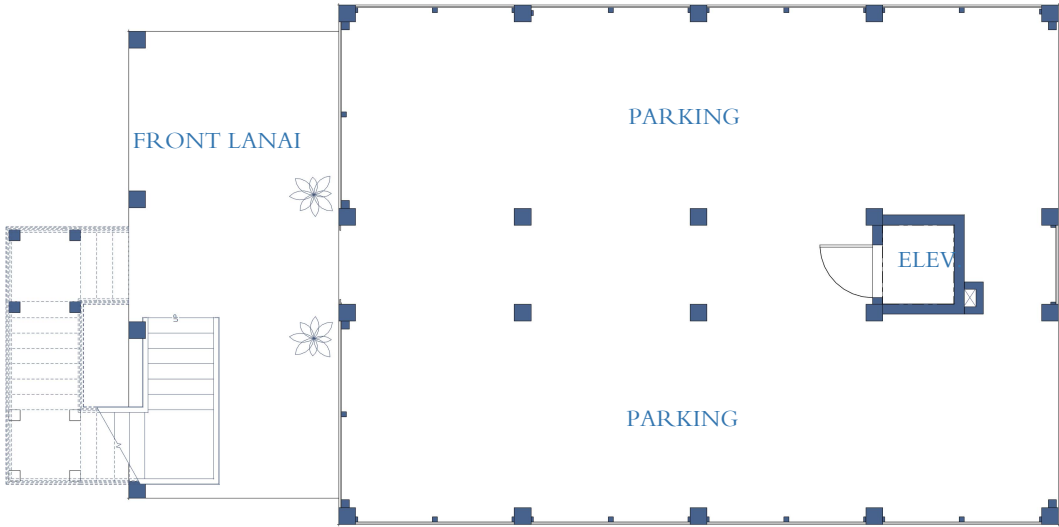

SHIRAZ PASSAGE RESIDENCE

802 SHIRAZ PASSAGE
4 BEDROOMS | 4.5 BATHS | OFFICE

This beautiful promenade home is located along the tree-lined paver sidewalks of the passage ways, which connect to the beach through sculptural dune walkovers. Only a few steps away from the communities town center, enjoy this homes perfect location. This home features a large covered porch to take in the views and sea breeze. The main level features an open kitchen overlooking the great room. The second floor includes the spacious master suite, a secondary bedroom and a bunk room. Built to Fortified construction standards, all the homes at Beachtown are built to stay. Contact the Beachtown Sales Center to learn more about this home.

GROUND LEVEL