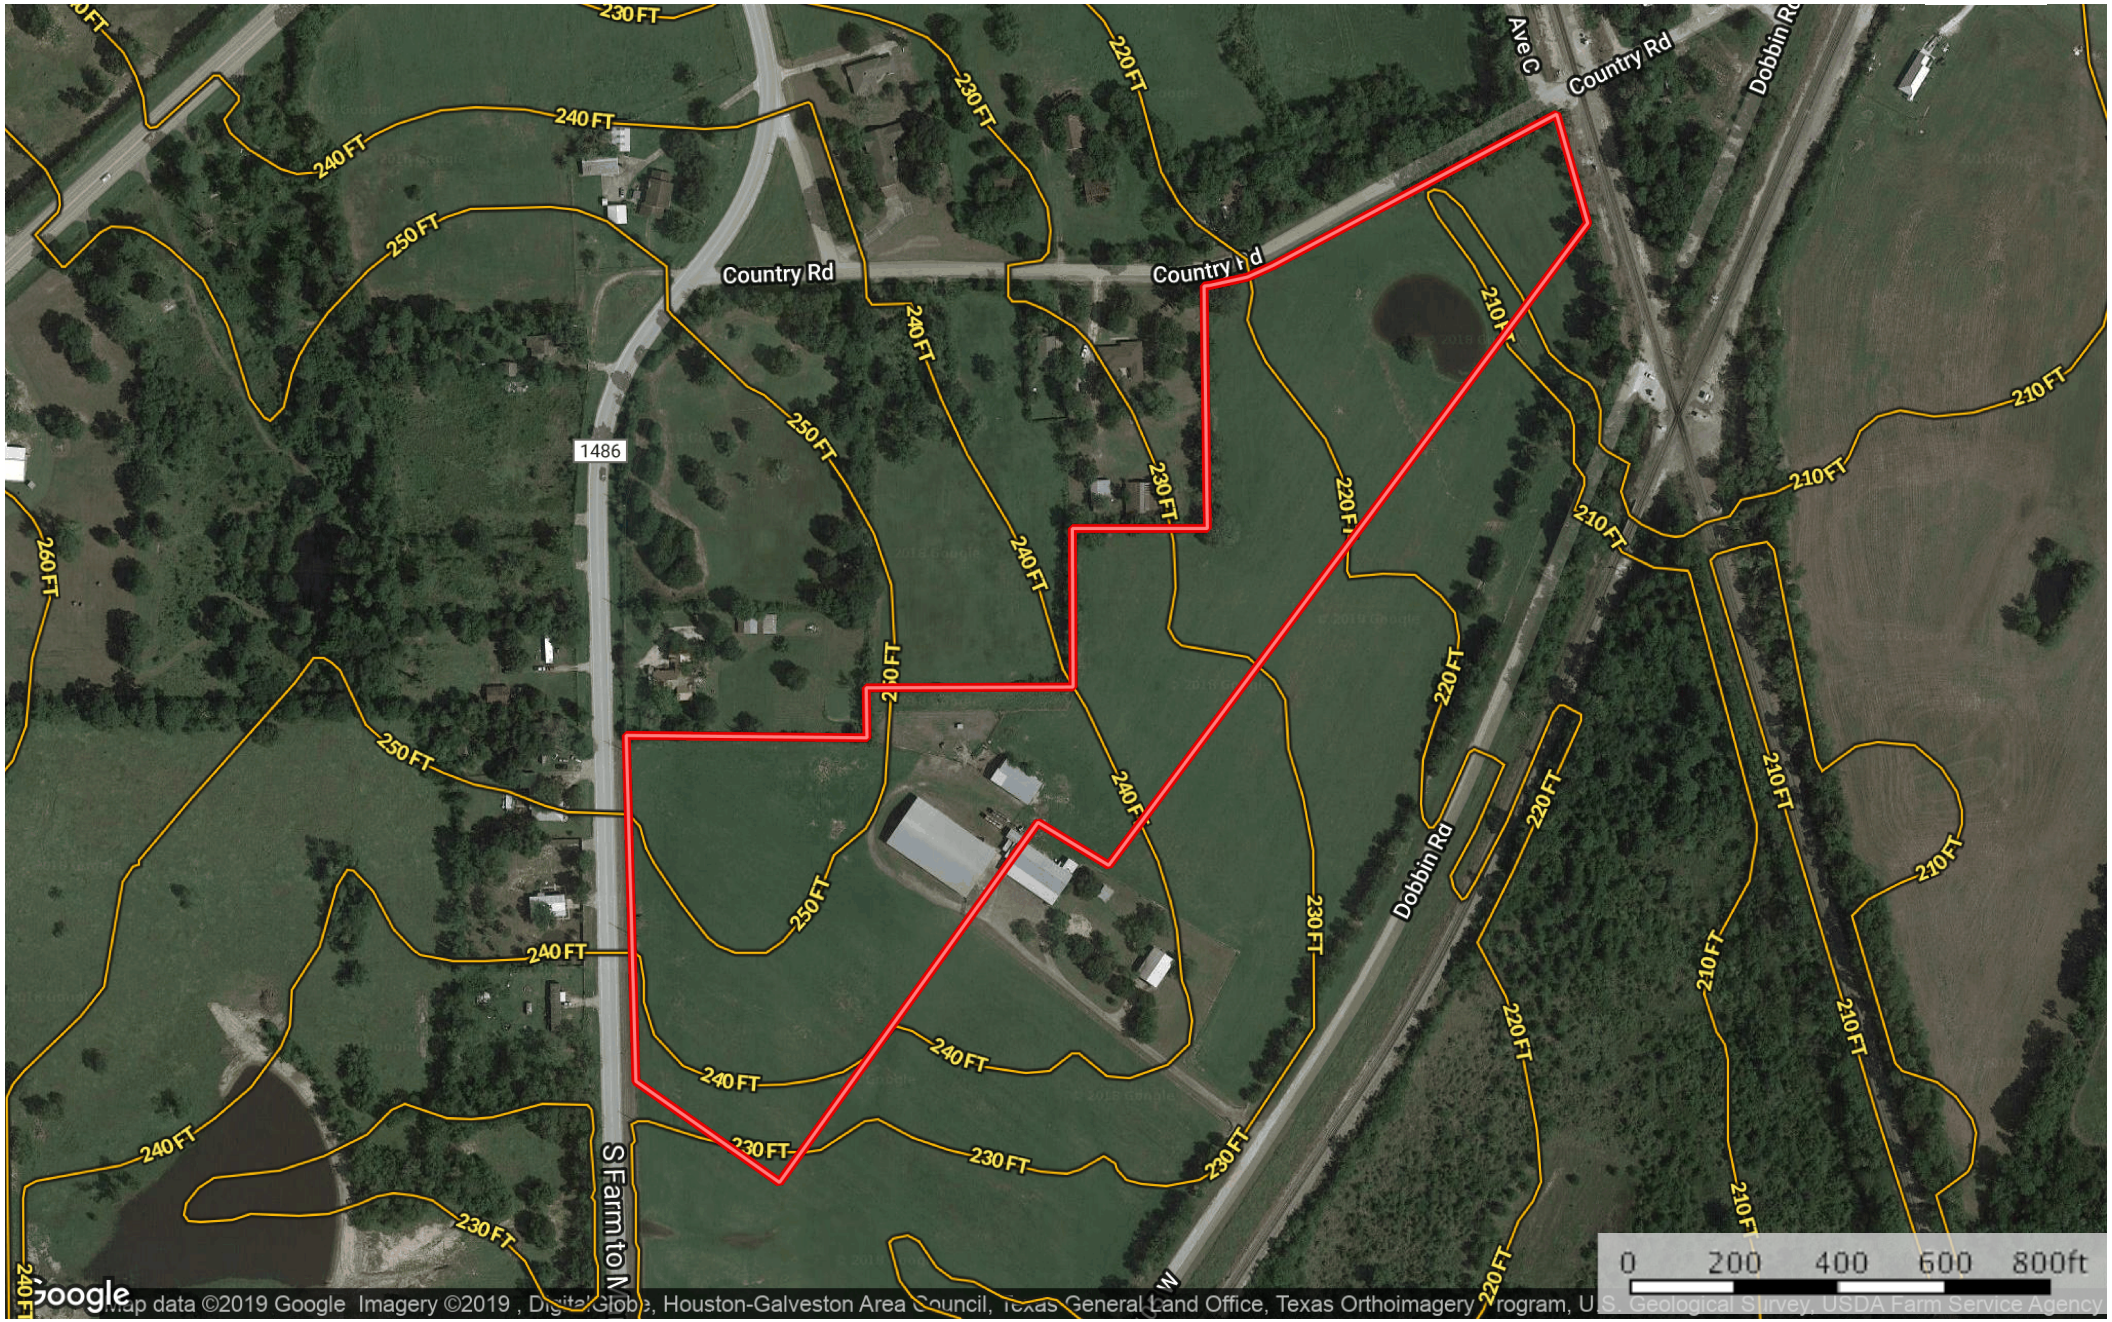

Clark 16.92 acres
Montgomery County, Texas, 16.92 AC +/-

 Boundary