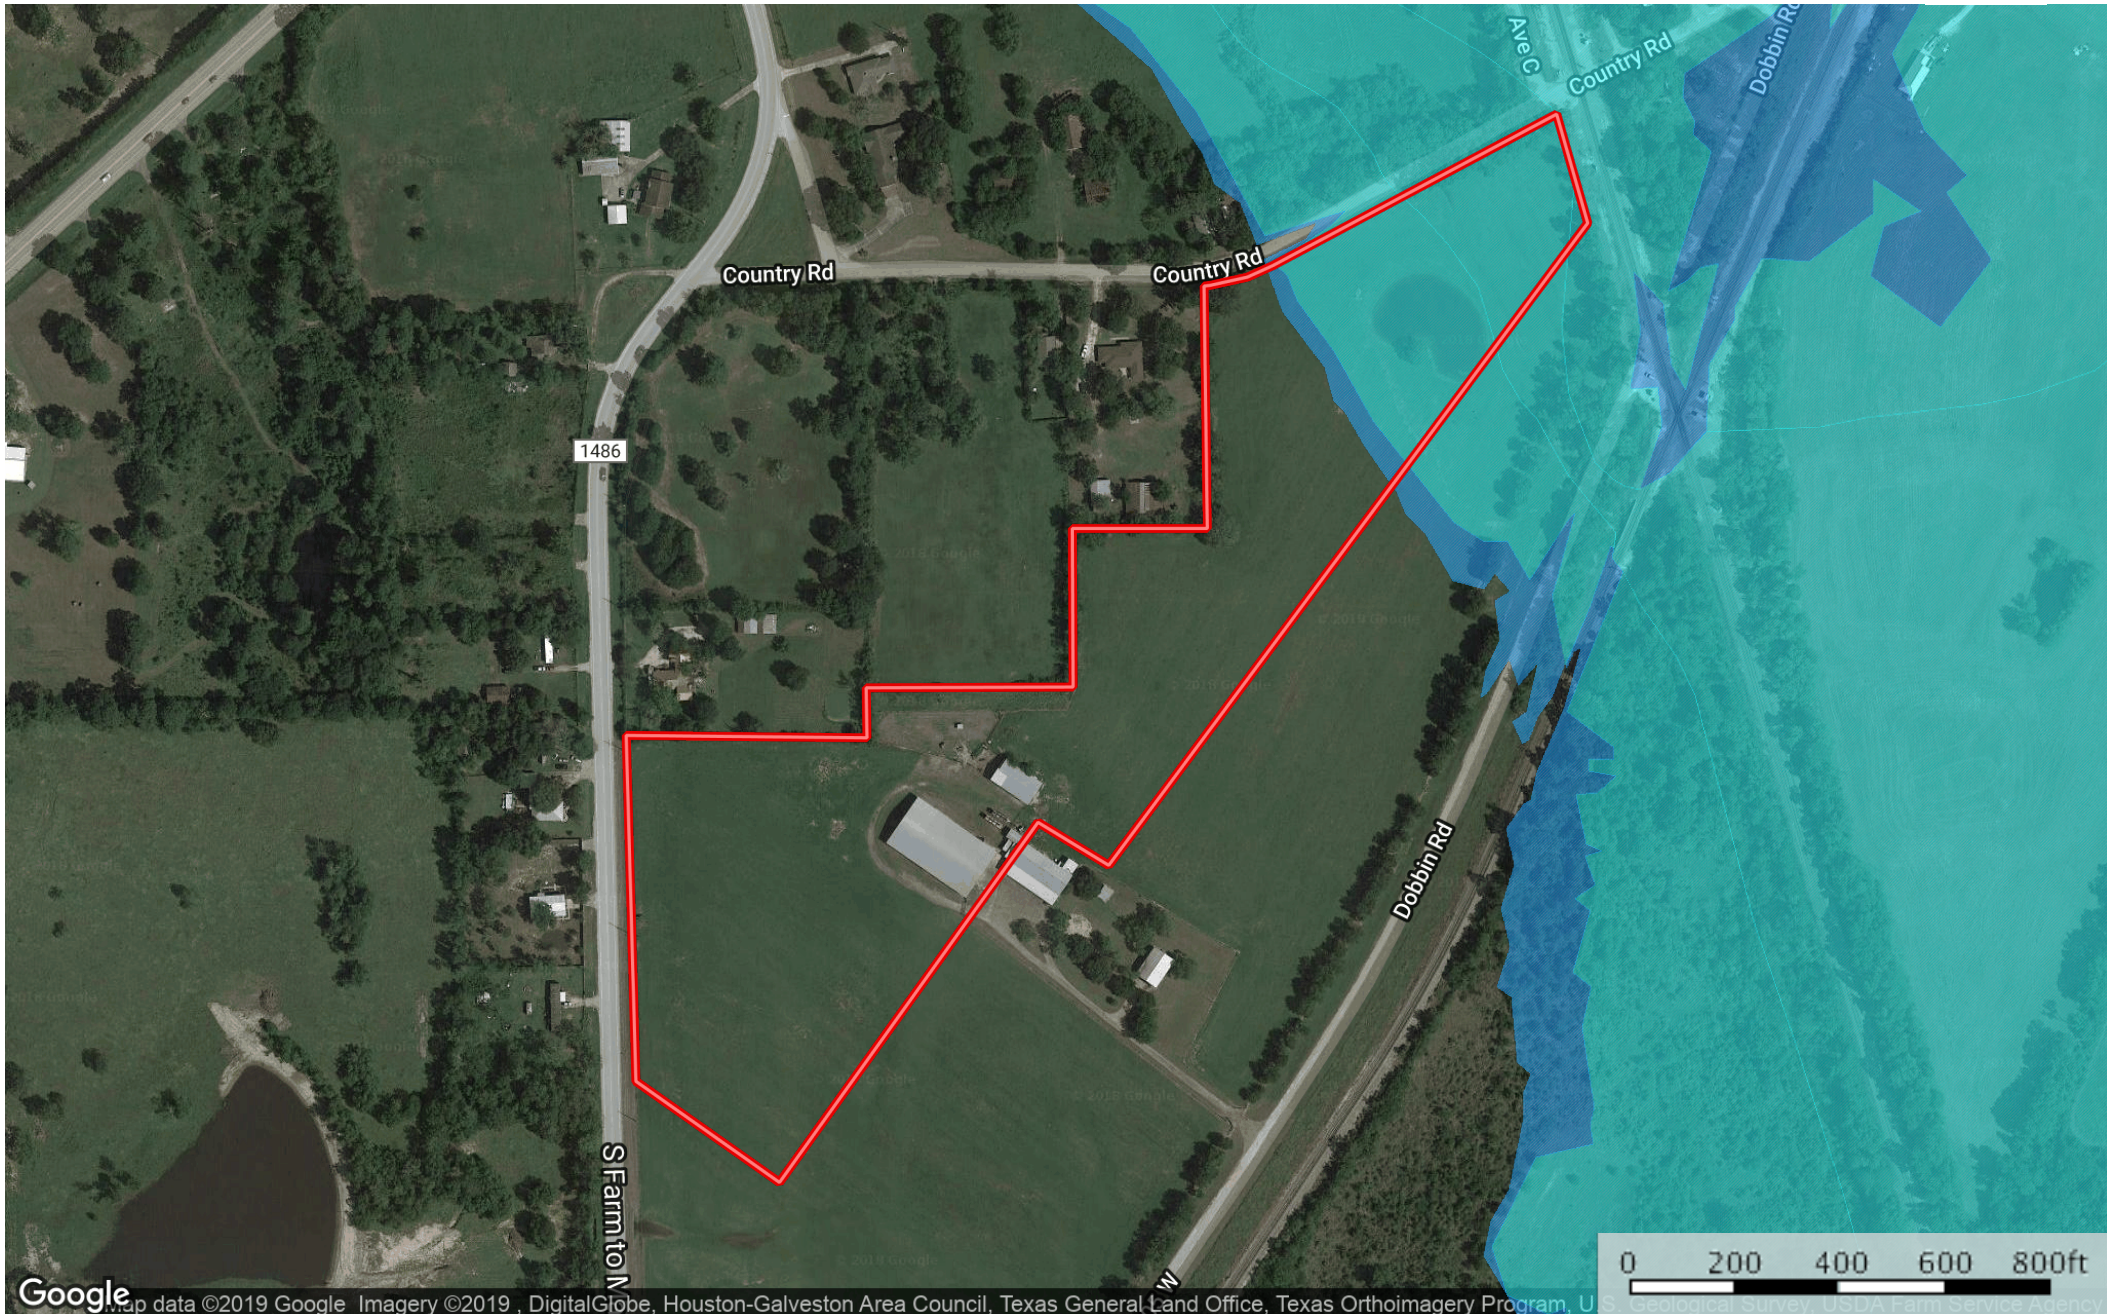

Clark 16.92 acres
Montgomery County, Texas, 16.92 AC +/-

Map data ©2019 Google Imagery ©2019, DigitalGlobe, Houston-Galveston Area Council, Texas General Land Office, Texas Orthoimagery Program, U.S. Geological Survey, USDA Farm Service Agency

-  Boundary
-  100 Year Floodplain
-  500 Year Floodplain