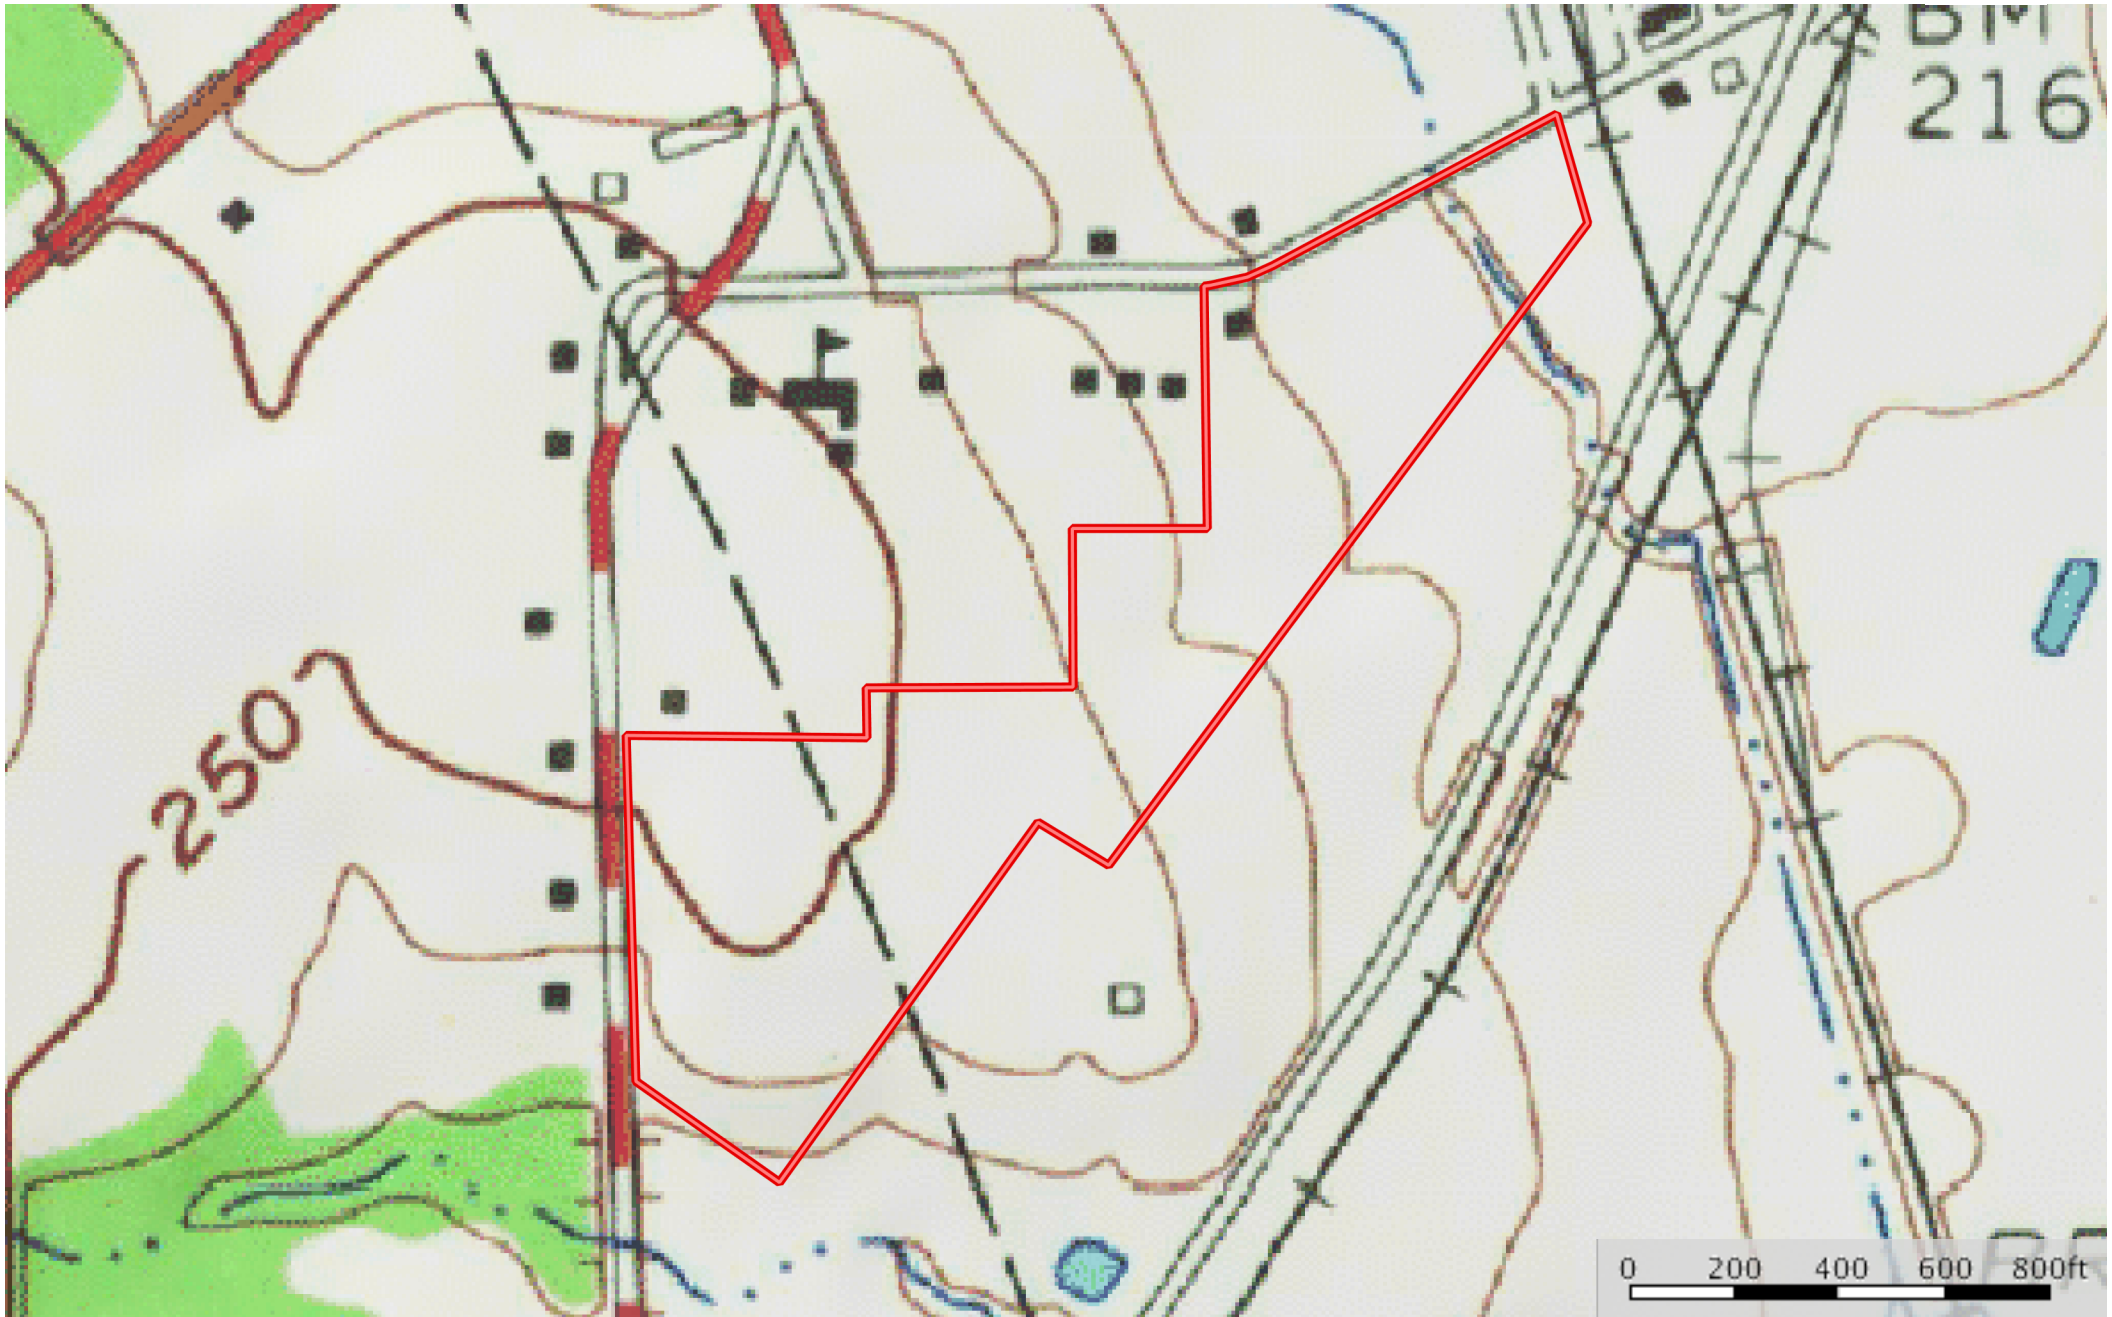

Clark 16.92 acres
Montgomery County, Texas, 16.92 AC +/-

 Boundary

Keith Robertson

 The information contained herein was obtained from sources deemed to be reliable. MapRight Services makes no warranties or guarantees as to the completeness or accuracy thereof.