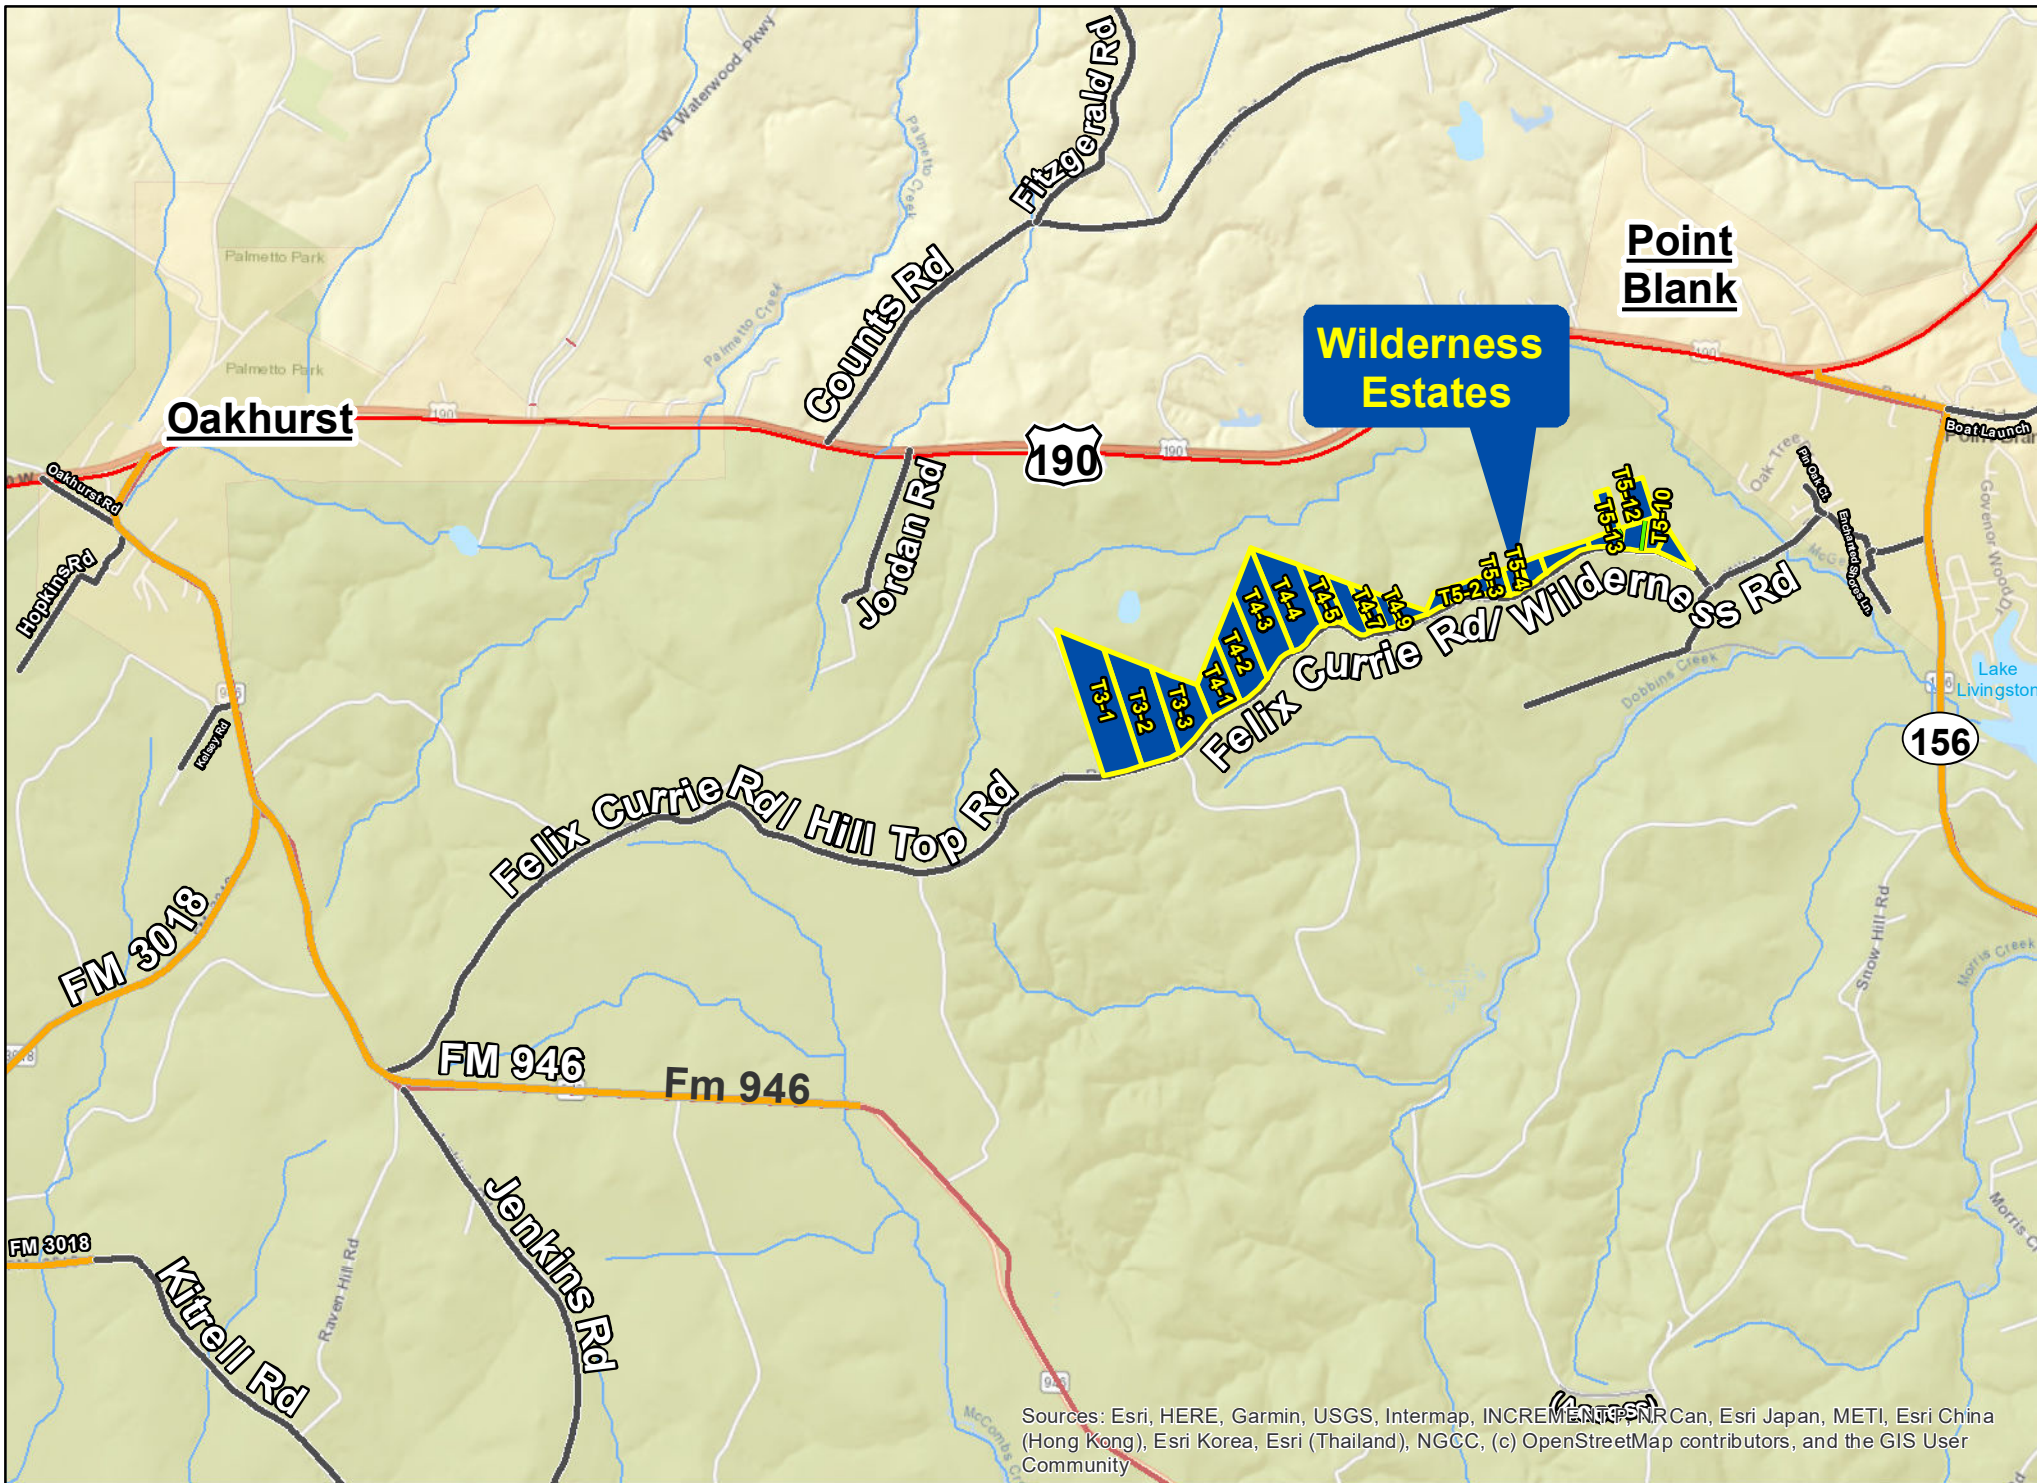

Wilderness Estates | Point Blank, San Jacinto Co., TX

For illustration purposes only. (6002/6003)

Wilderness Estates

Point Blank

Oakhurst

190

156

Felix Currie Rd/ Hill Top Rd

Felix Currie Rd/ Wilderness Rd

FM 946

Fm 946

FM 3018

Jenkins Rd

Kitrell Rd

Counts Rd

Jordan Rd

Fitzgerald Rd

FM 3018

Hopkins Rd

Walley Rd

Raven-Hill Rd

W Waterwood Pkwy

Palmetto Creek

Palmetto Creek