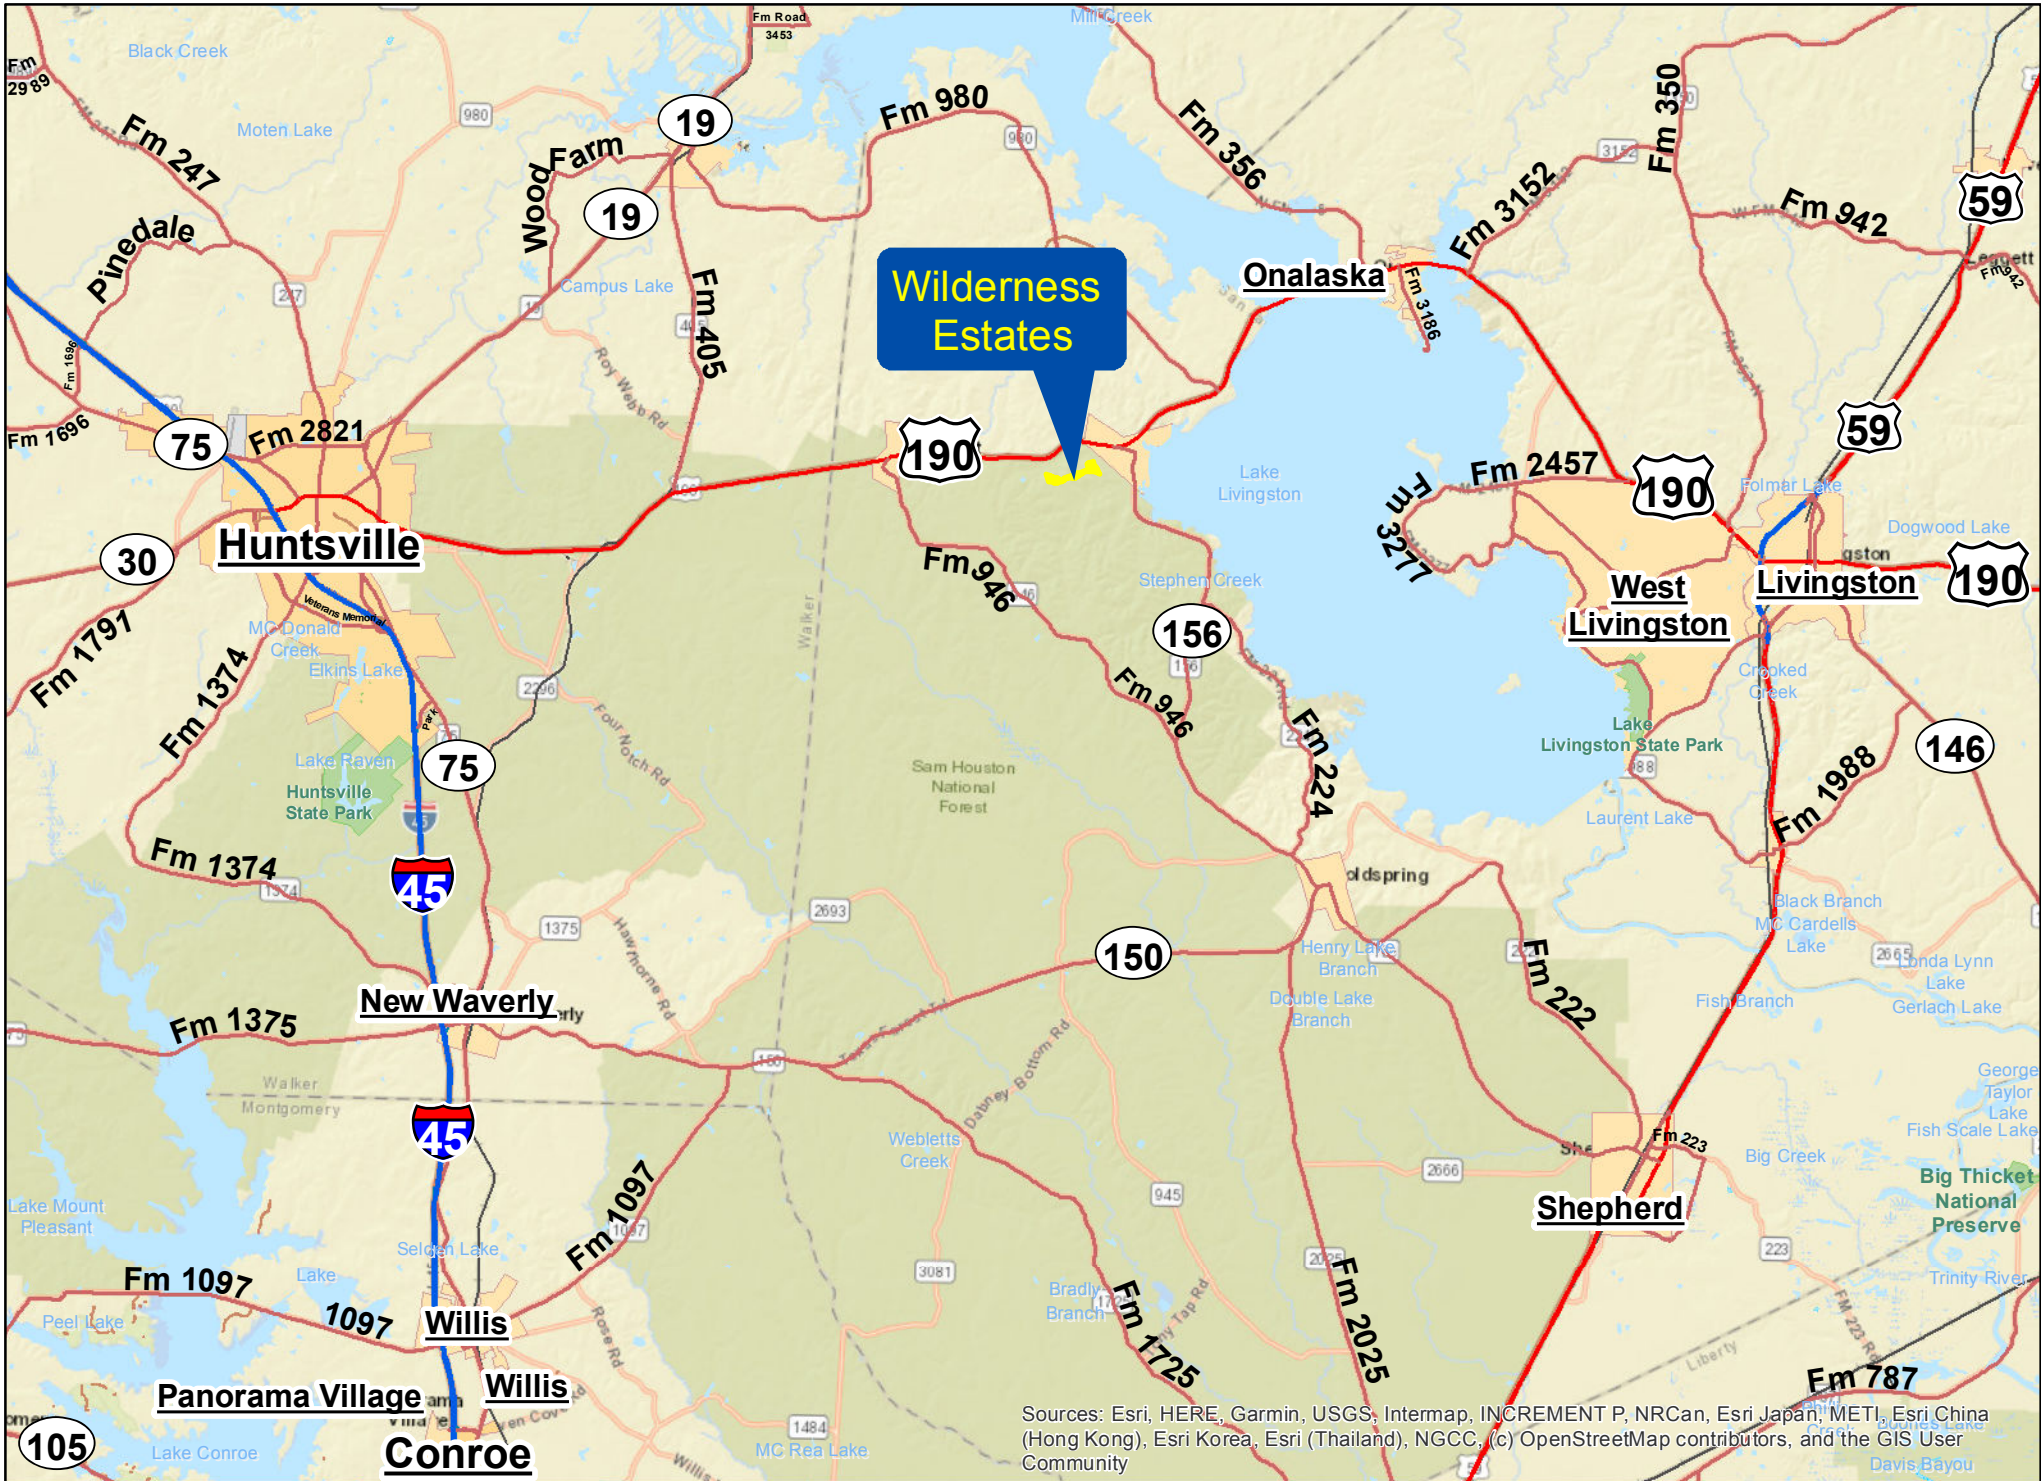

Wilderness Estates | Point Blank, San Jacinto Co., TX

For illustration purposes only. (6002-6003)