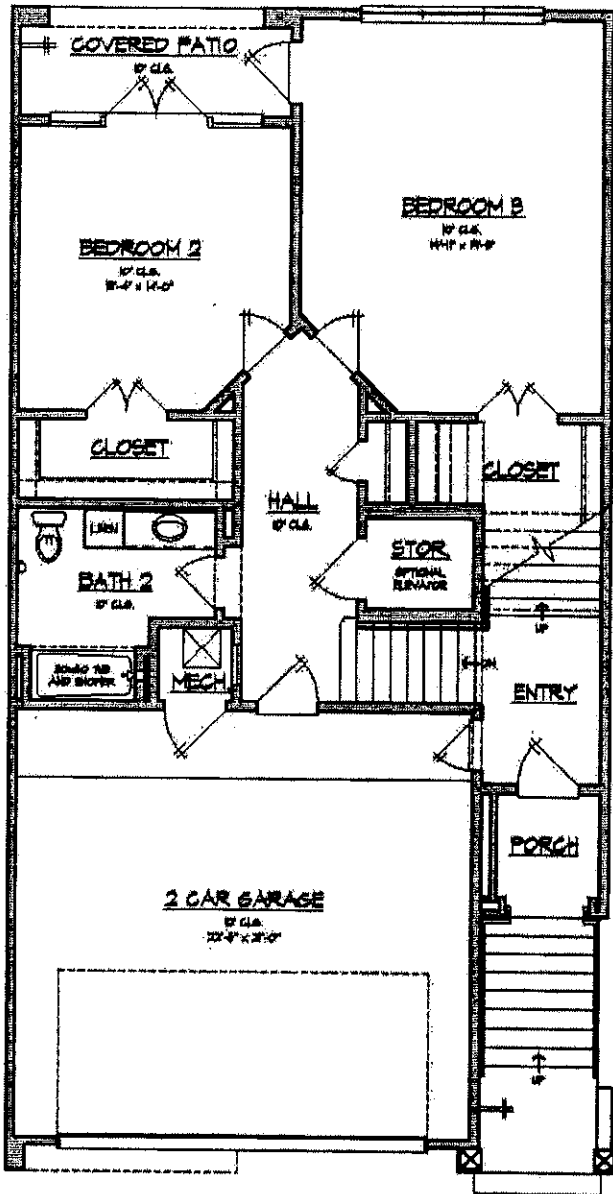

# Ravello

ON THE LAKE

FIRST FLOOR

SECOND FLOOR

## The Astoria - 4049 Sq. Ft.

For More Information: 281-494-9519 or  
[www.hwdhomes.com](http://www.hwdhomes.com)

Floor plans, pricing, features and availability are subject to change without notice. Square footages and dimensions are approximate. Please contact salesperson for details.

# Ravello

ON THE LAKE

THIRD FLOOR

FOURTH FLOOR

*The Astoria - 4049 Sq. Ft.*

For More Information: 281-494-9519 or  
[www.hwdhomes.com](http://www.hwdhomes.com)

*Floor plans, pricing, features and availability are subject to change without notice. Square footages and dimensions are approximate. Please contact salesperson for details.*