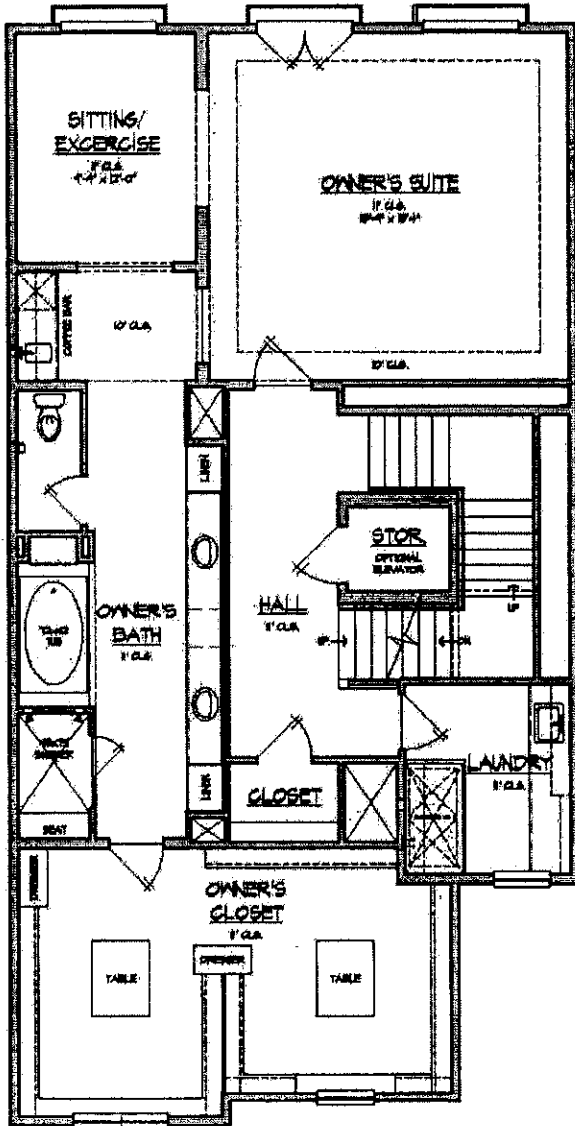

# Ravello

ON THE LAKE

FIRST FLOOR

SECOND FLOOR

## The Astoria - 4049 Sq. Ft.

For More Information: 281-494-9519 or  
[www.hwdhomes.com](http://www.hwdhomes.com)

Floor plans, pricing, features and availability are subject to change without notice. Square footages and dimensions are approximate. Please contact salesperson for details.

# Ravello

ON THE LAKE

THIRD FLOOR

FOURTH FLOOR

*The Astoria - 4049 Sq. Ft.*

For More Information: 281-494-9519 or  
[www.hwdhomes.com](http://www.hwdhomes.com)

*Floor plans, pricing, features and availability are subject to change without notice. Square footages and dimensions are approximate. Please contact salesperson for details.*