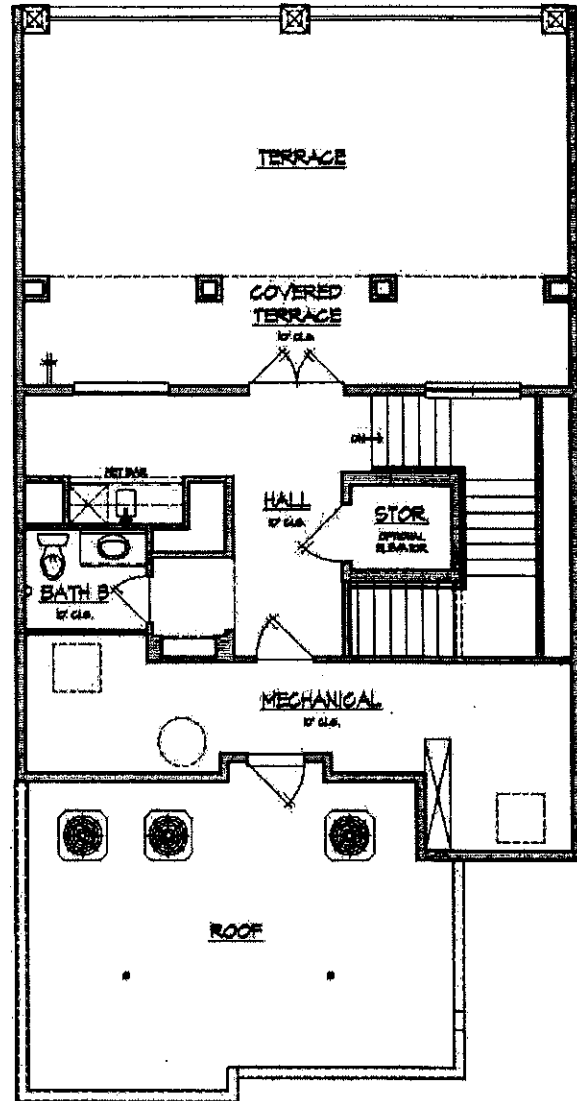

# Ravello

ON THE LAKE

FIRST FLOOR

SECOND FLOOR

## The Astoria - 4049 Sq. Ft.

For More Information: 281-494-9519 or  
[www.hwdhomes.com](http://www.hwdhomes.com)

Floor plans, pricing, features and availability are subject to change without notice. Square footages and dimensions are approximate. Please contact salesperson for details.

# Ravello

ON THE LAKE

THIRD FLOOR

FOURTH FLOOR

*The Astoria - 4049 Sq. Ft.*

For More Information: 281-494-9519 or  
[www.hwdhomes.com](http://www.hwdhomes.com)

*Floor plans, pricing, features and availability are subject to change without notice. Square footages and dimensions are approximate. Please contact salesperson for details.*