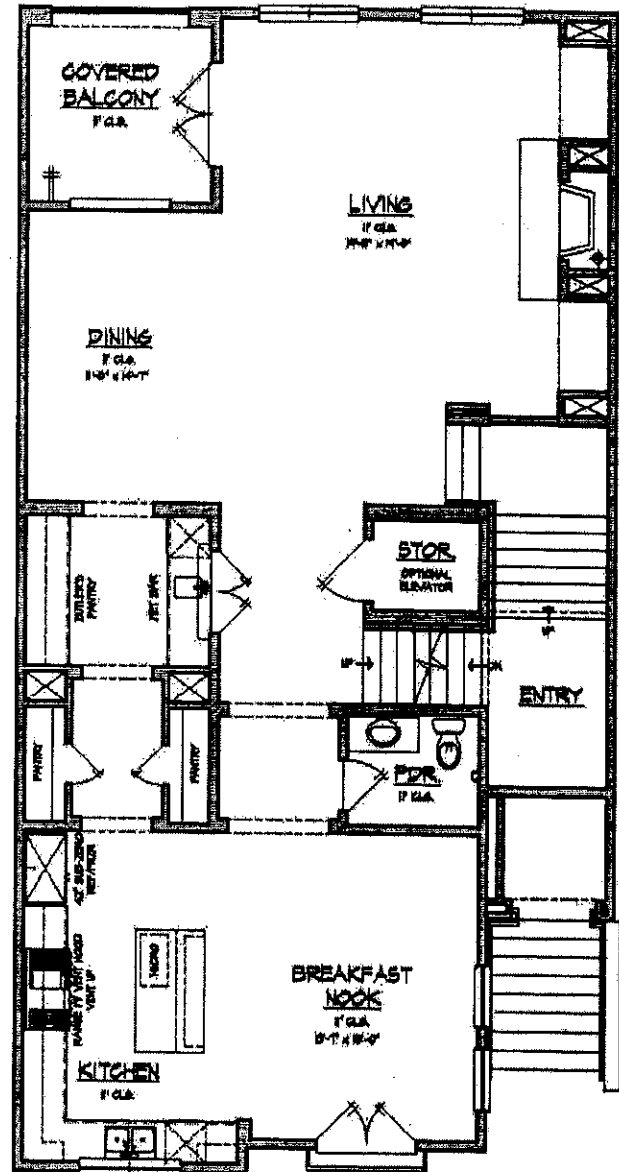

# Ravello

ON THE LAKE

FIRST FLOOR

SECOND FLOOR

## The Astoria - 4049 Sq. Ft.

For More Information: 281-494-9519 or  
[www.hwdhomes.com](http://www.hwdhomes.com)

Floor plans, pricing, features and availability are subject to change without notice. Square footages and dimensions are approximate. Please contact salesperson for details.

# Ravello

ON THE LAKE

THIRD FLOOR

FOURTH FLOOR

*The Astoria - 4049 Sq. Ft.*

For More Information: 281-494-9519 or  
[www.hwdhomes.com](http://www.hwdhomes.com)

*Floor plans, pricing, features and availability are subject to change without notice. Square footages and dimensions are approximate. Please contact salesperson for details.*