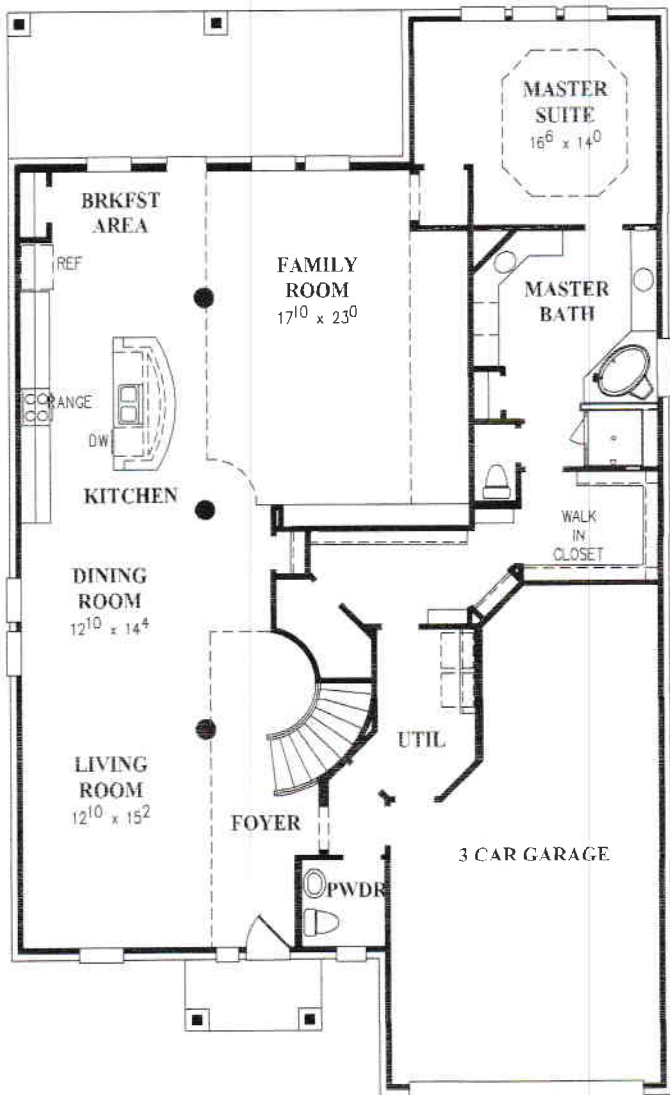

# BaywayHomes

Lake Cove

4028 SF

Elevation "A"

~~Elevation "B"~~

Floor plan shown is an artists rendering only. BayWay Homes reserves the right to make changes in plans, specifications and to substitute materials of similar quality without notice or prior obligation. Room dimensions are approximate.