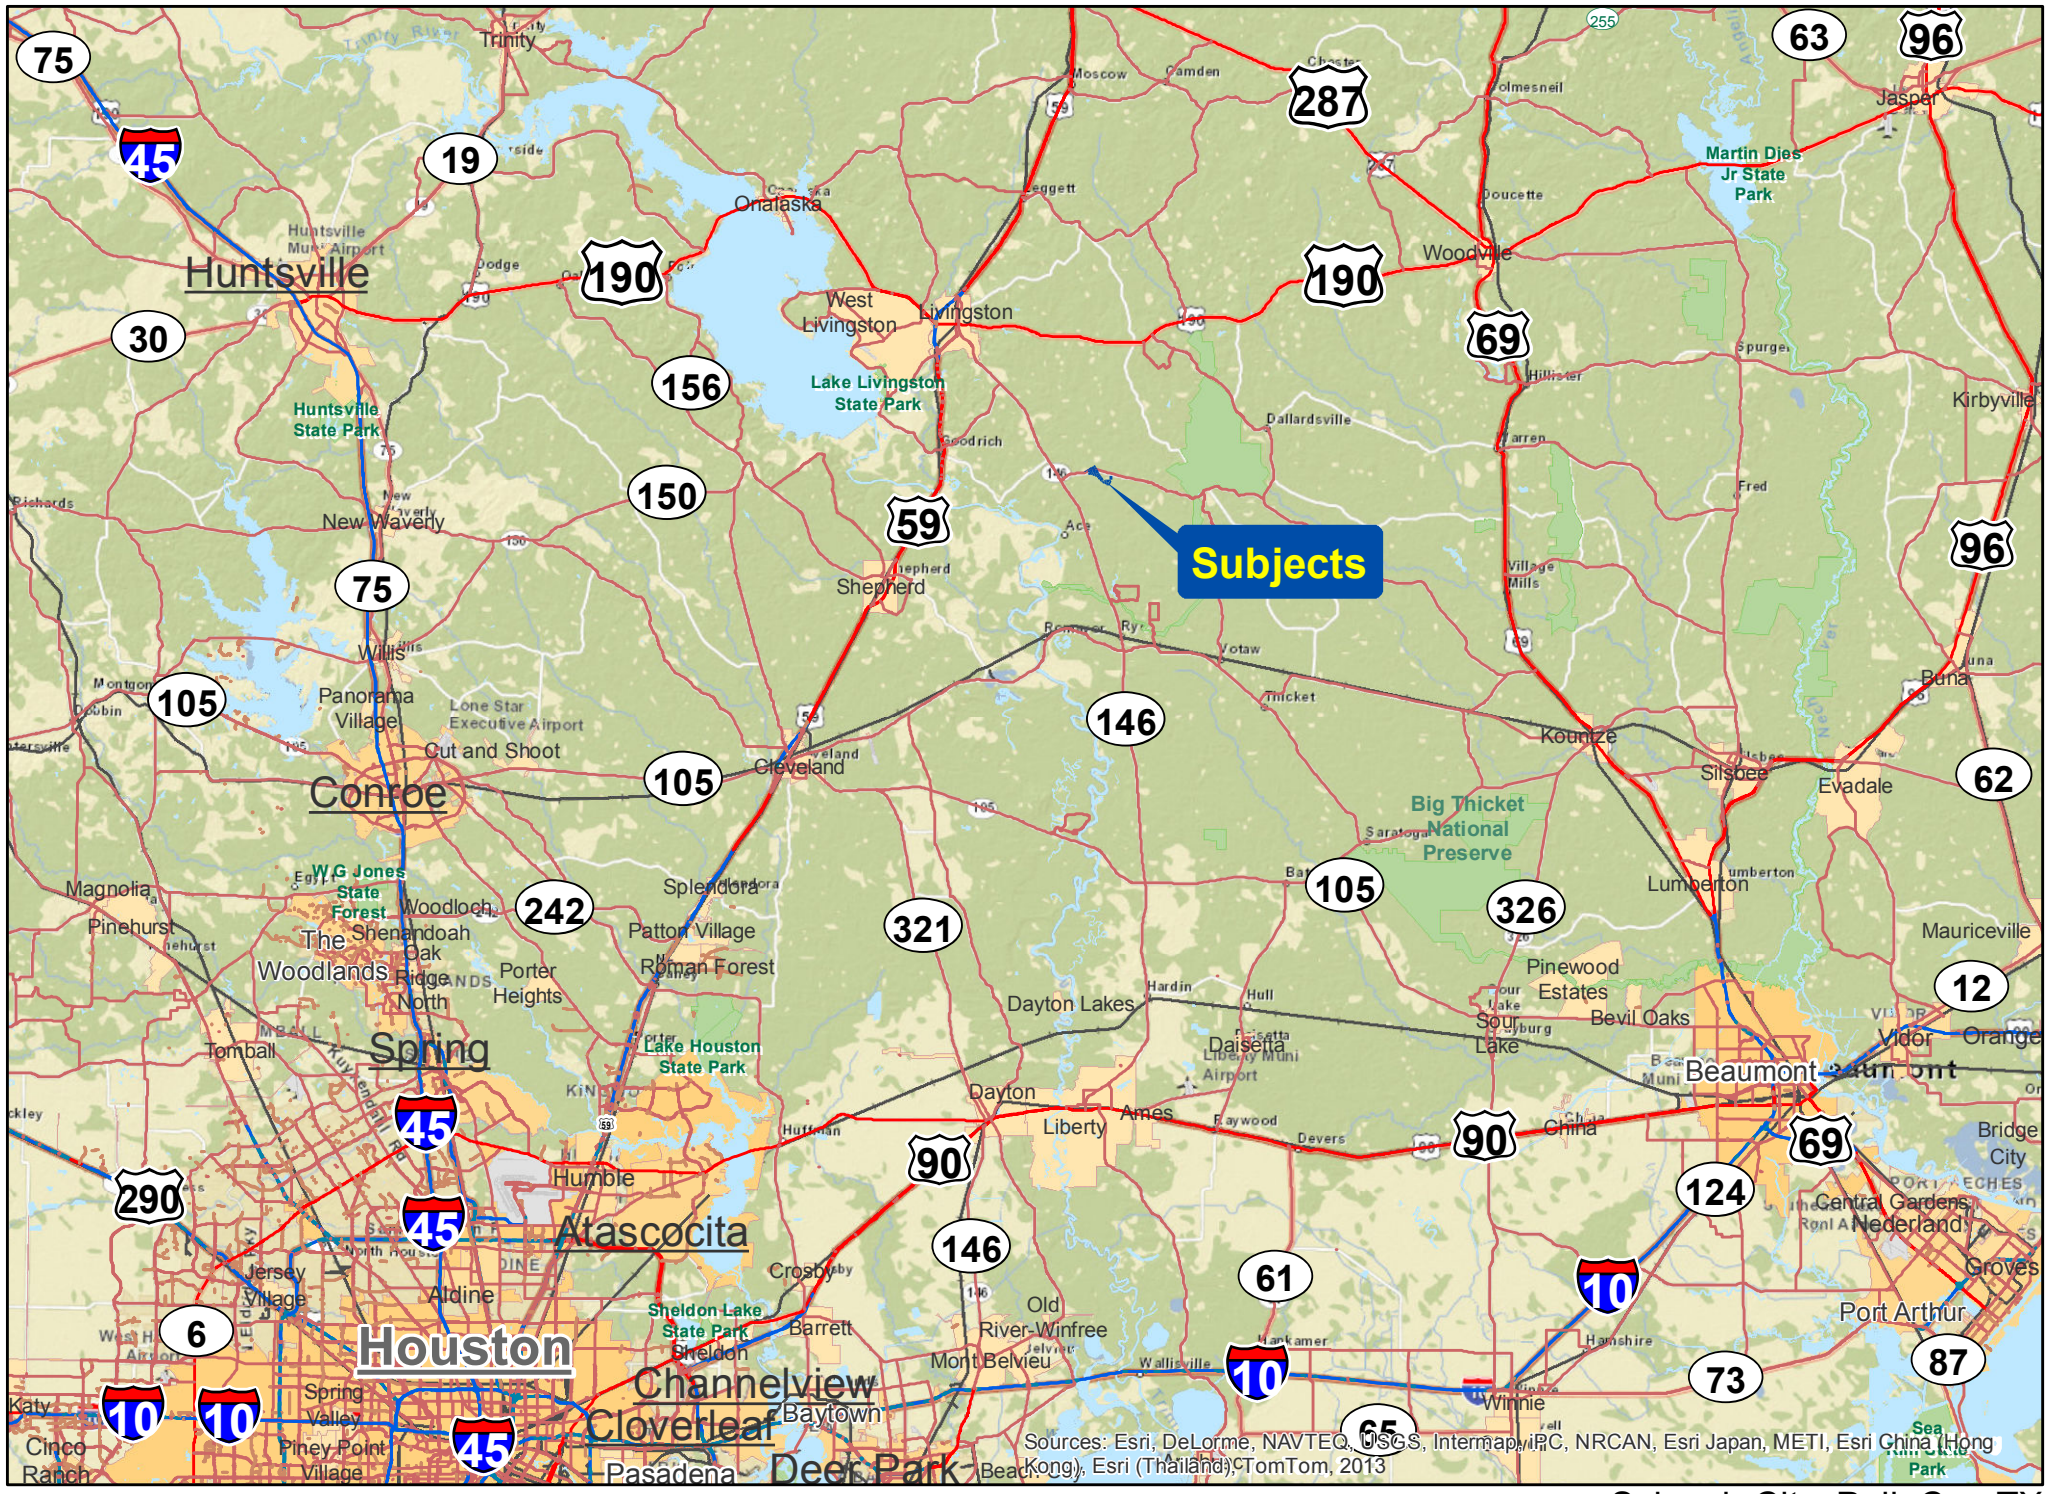

Schwab City, Polk Co., TX

For illustration purposes only.

Sources: Esri, HERE, Garmin, USGS, Intermap, INCREMENT P, NRCan, Esri Japan, METI, Esri China (Hong-Kong), Esri Korea, Esri (Thailand), NGCC, (c) OpenStreetMap contributors, and the GIS User Community

Schwab City, Polk Co., TX

For illustration purposes only.

Sources: Esri, DeLorme, NAVTEQ, USGS, Intermap, iPC, NRCAN, Esri Japan, METI, Esri China (Hong Kong), Esri (Thailand), TomTom, 2013

Schwab City, Polk Co., TX