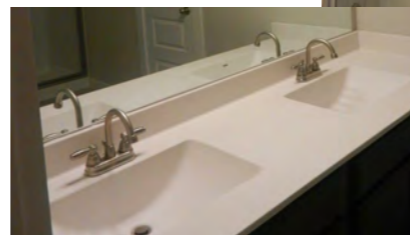

Parkwest Duplexes

Conroe, Texas

Contemporary Design Features in Value Builders Luxury Duplexes

Granite Kitchen Countertops with Tile Backsplash

New Exteriors with Stained Fiberglass Front Entry Doors

Wood Tile Flooring

Riverside Interior Doors

Granite Countertops with undermount sink & pull out faucet

Stainless steel appliance pkg: stove, built-in microwave, dishwasher, refrigerator

Upgrade Carpet in all bedrooms and stairs

Walk-in tiled shower in Master Bathroom with double cluttered vanity with square basins. Brushed nickel single handle fixtures

Modern Brushed Nickel Chrome and recessed lights ; Ceiling Fans with Cherry Blades