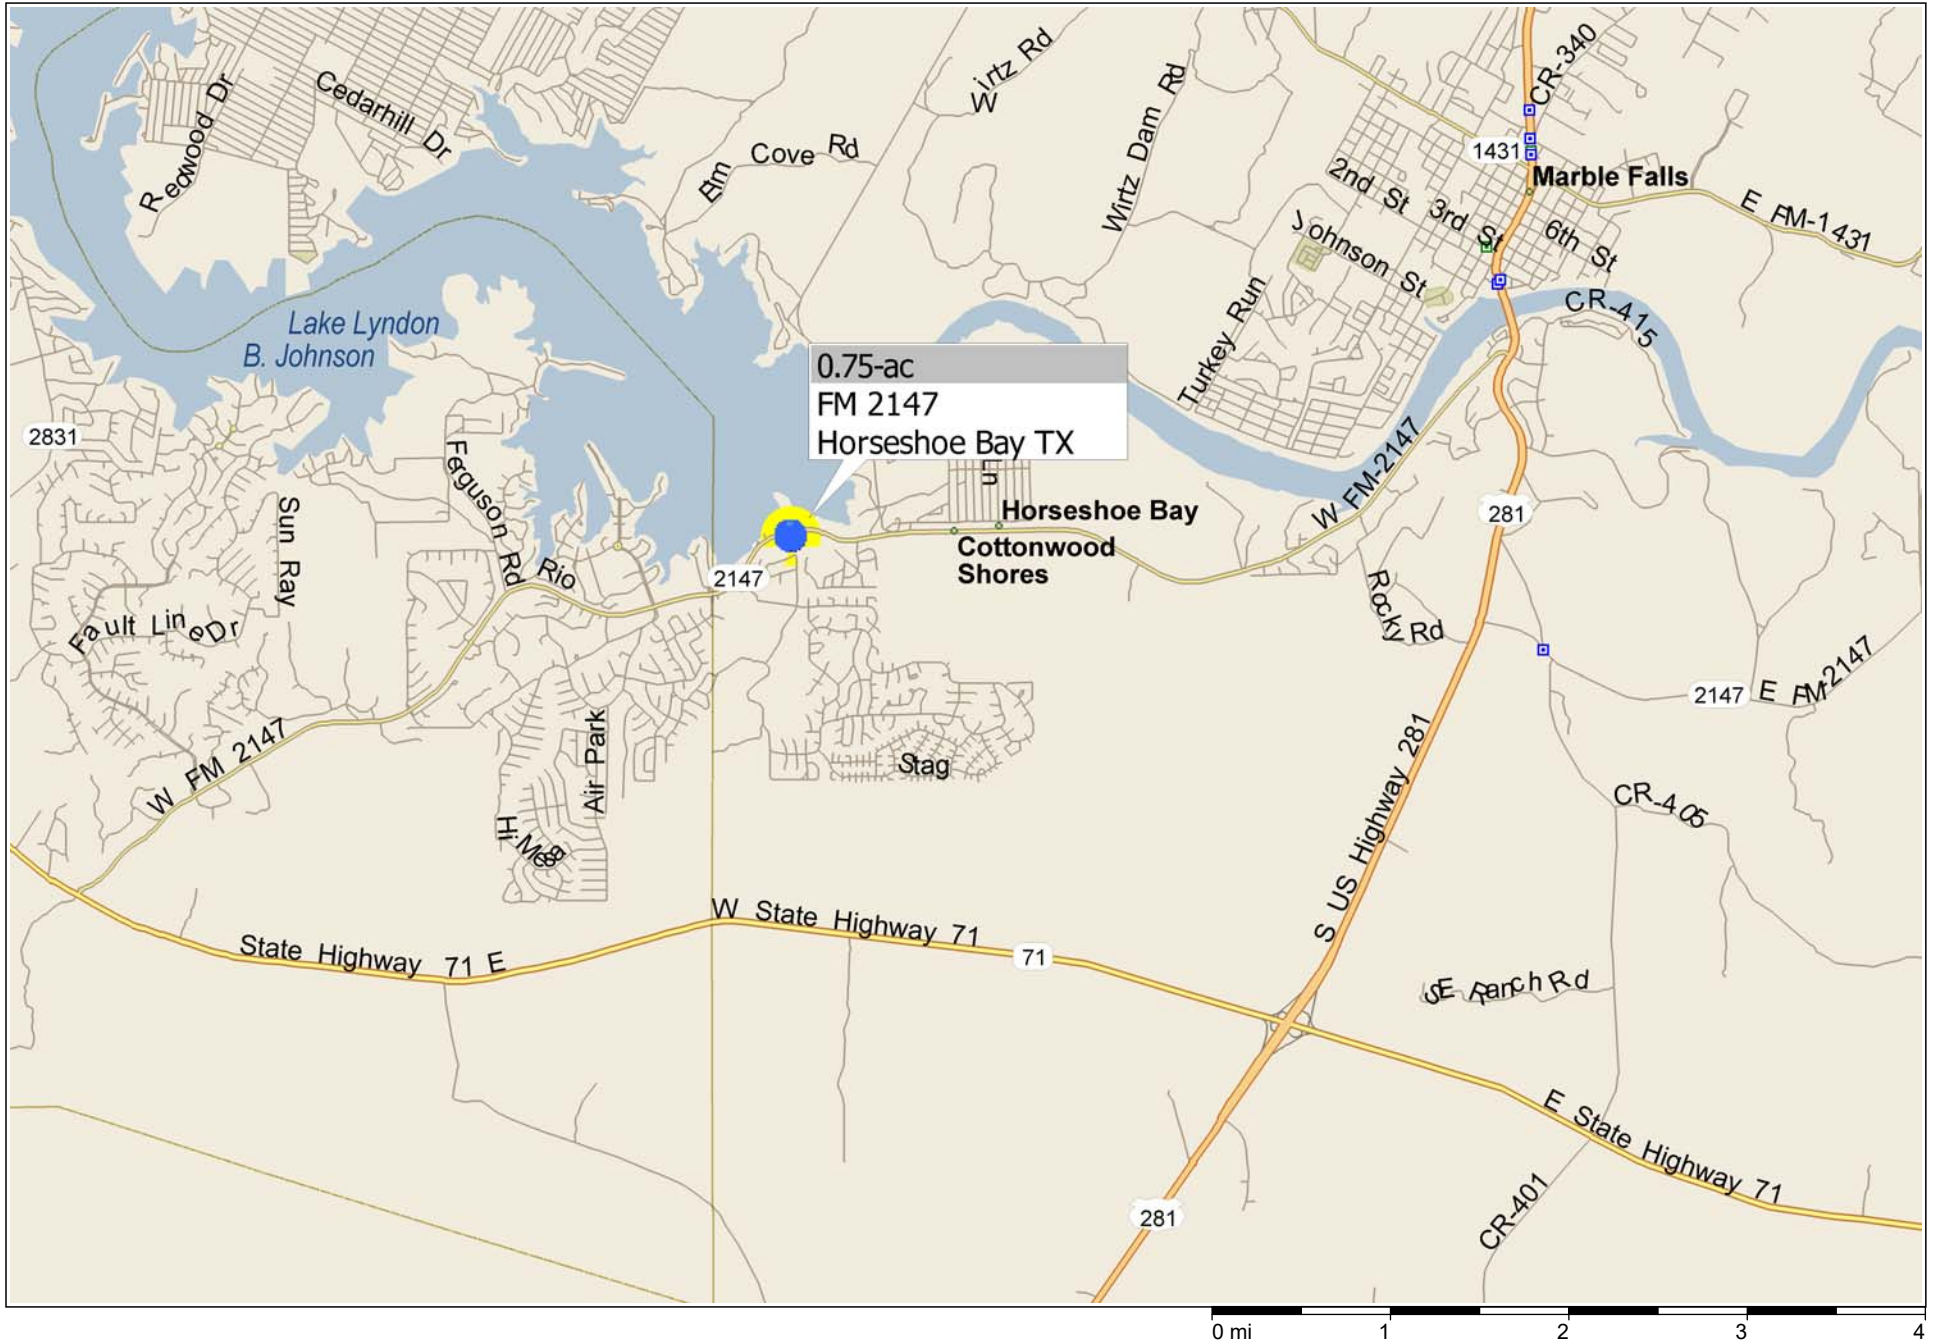

0.75-ac FM 2147 ~ Horseshoe Bay TX

RIDGE VIEW DR

Horseshoe Bay

H RIDGERD

CASTLE TER

KINGS WAY

PRINCESS PATH

CASTLE DR