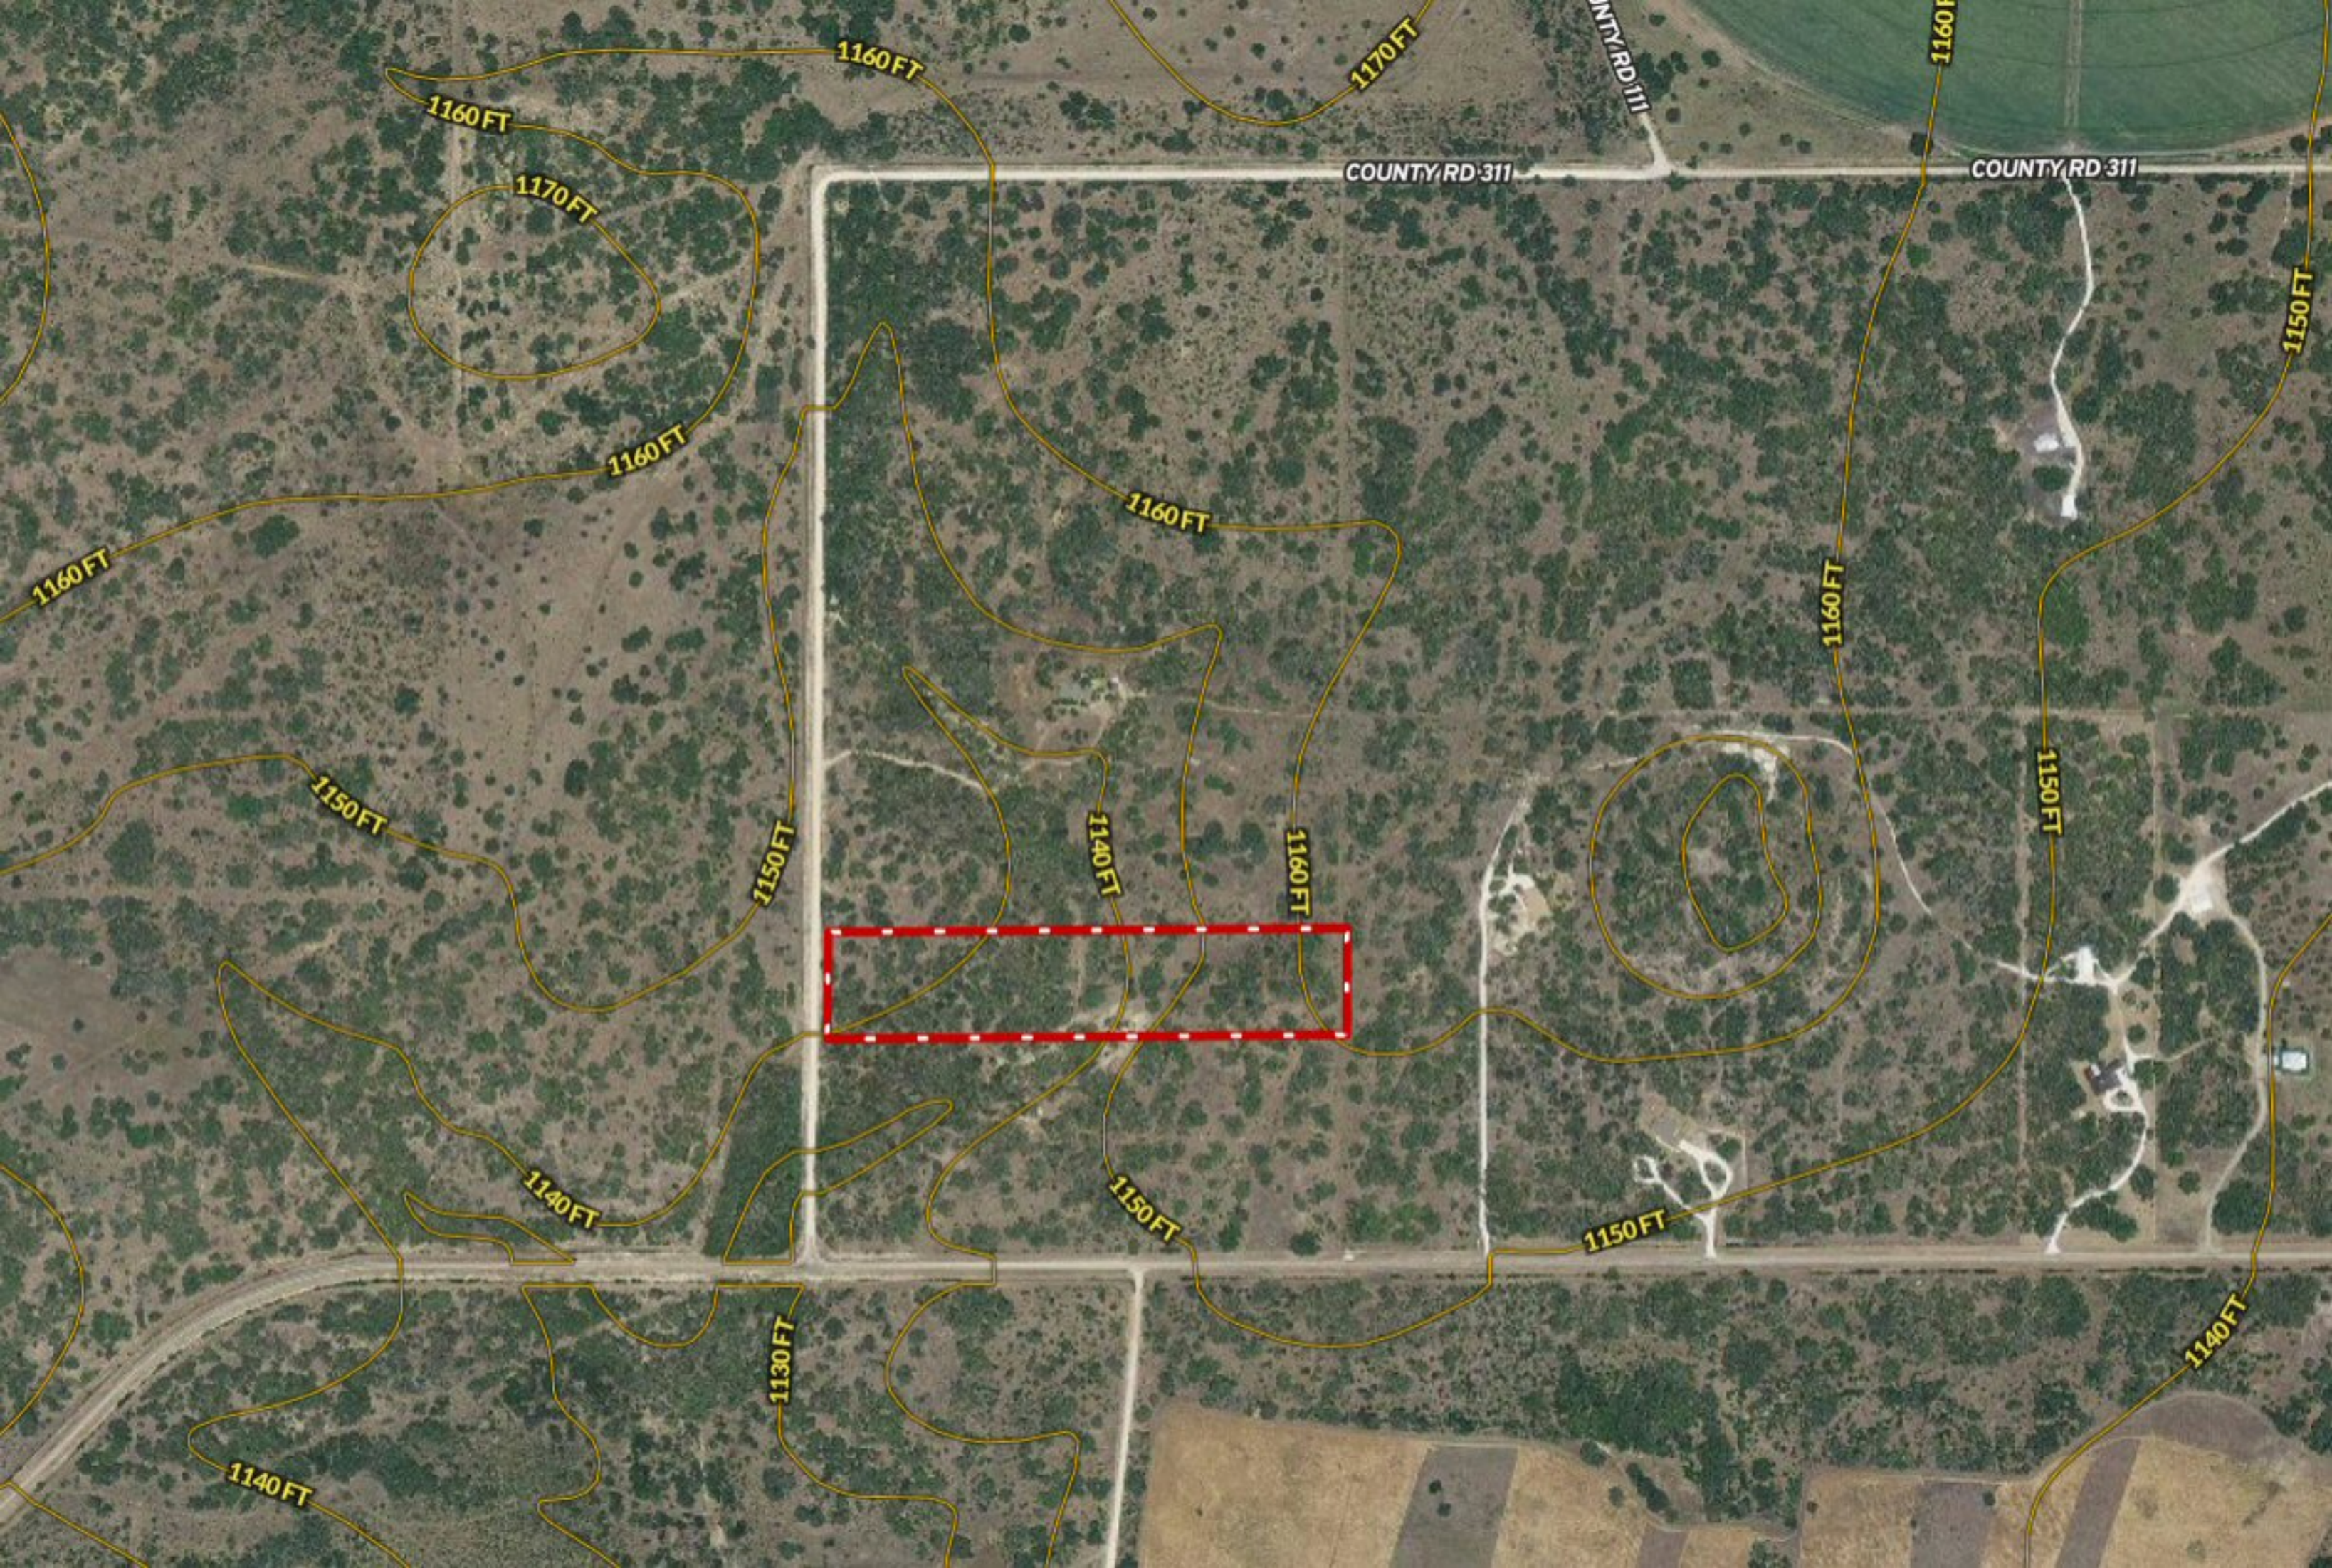

*** TEN ACRES *** Terra Medina Ranch ~ Lot 51 County Rd 311, D'Hanis TX

Copyright © and (P) 1988–2010 Microsoft Corporation and/or its suppliers. All rights reserved. <http://www.microsoft.com/mappoint/>
Certain mapping and direction data © 2010 NAVTEQ. All rights reserved. The Data for areas of Canada includes information taken with permission from Canadian authorities, including: © Her Majesty the Queen in Right of Canada, © Queen's Printer for Ontario. NAVTEQ and NAVTEQ ON BOARD are trademarks of NAVTEQ. © 2010 Tele Atlas North America, Inc. All rights reserved. Tele Atlas and Tele Atlas North America are trademarks of Tele Atlas, Inc. © 2010 by Applied Geographic Systems. All rights reserved.

1160FT

1160FT

1170FT

1160FT

1160FT

COUNTY RD 311

1170FT

COUNTY RD 111

1160FT

COUNTY RD 311

1150FT

1160FT

1160FT

1150FT

1150FT

1140FT

1150 FT

1140 FT

1160 FT

COUNTRY RD 311

1140 FT

1150 FT

1160 FT

1140 FT