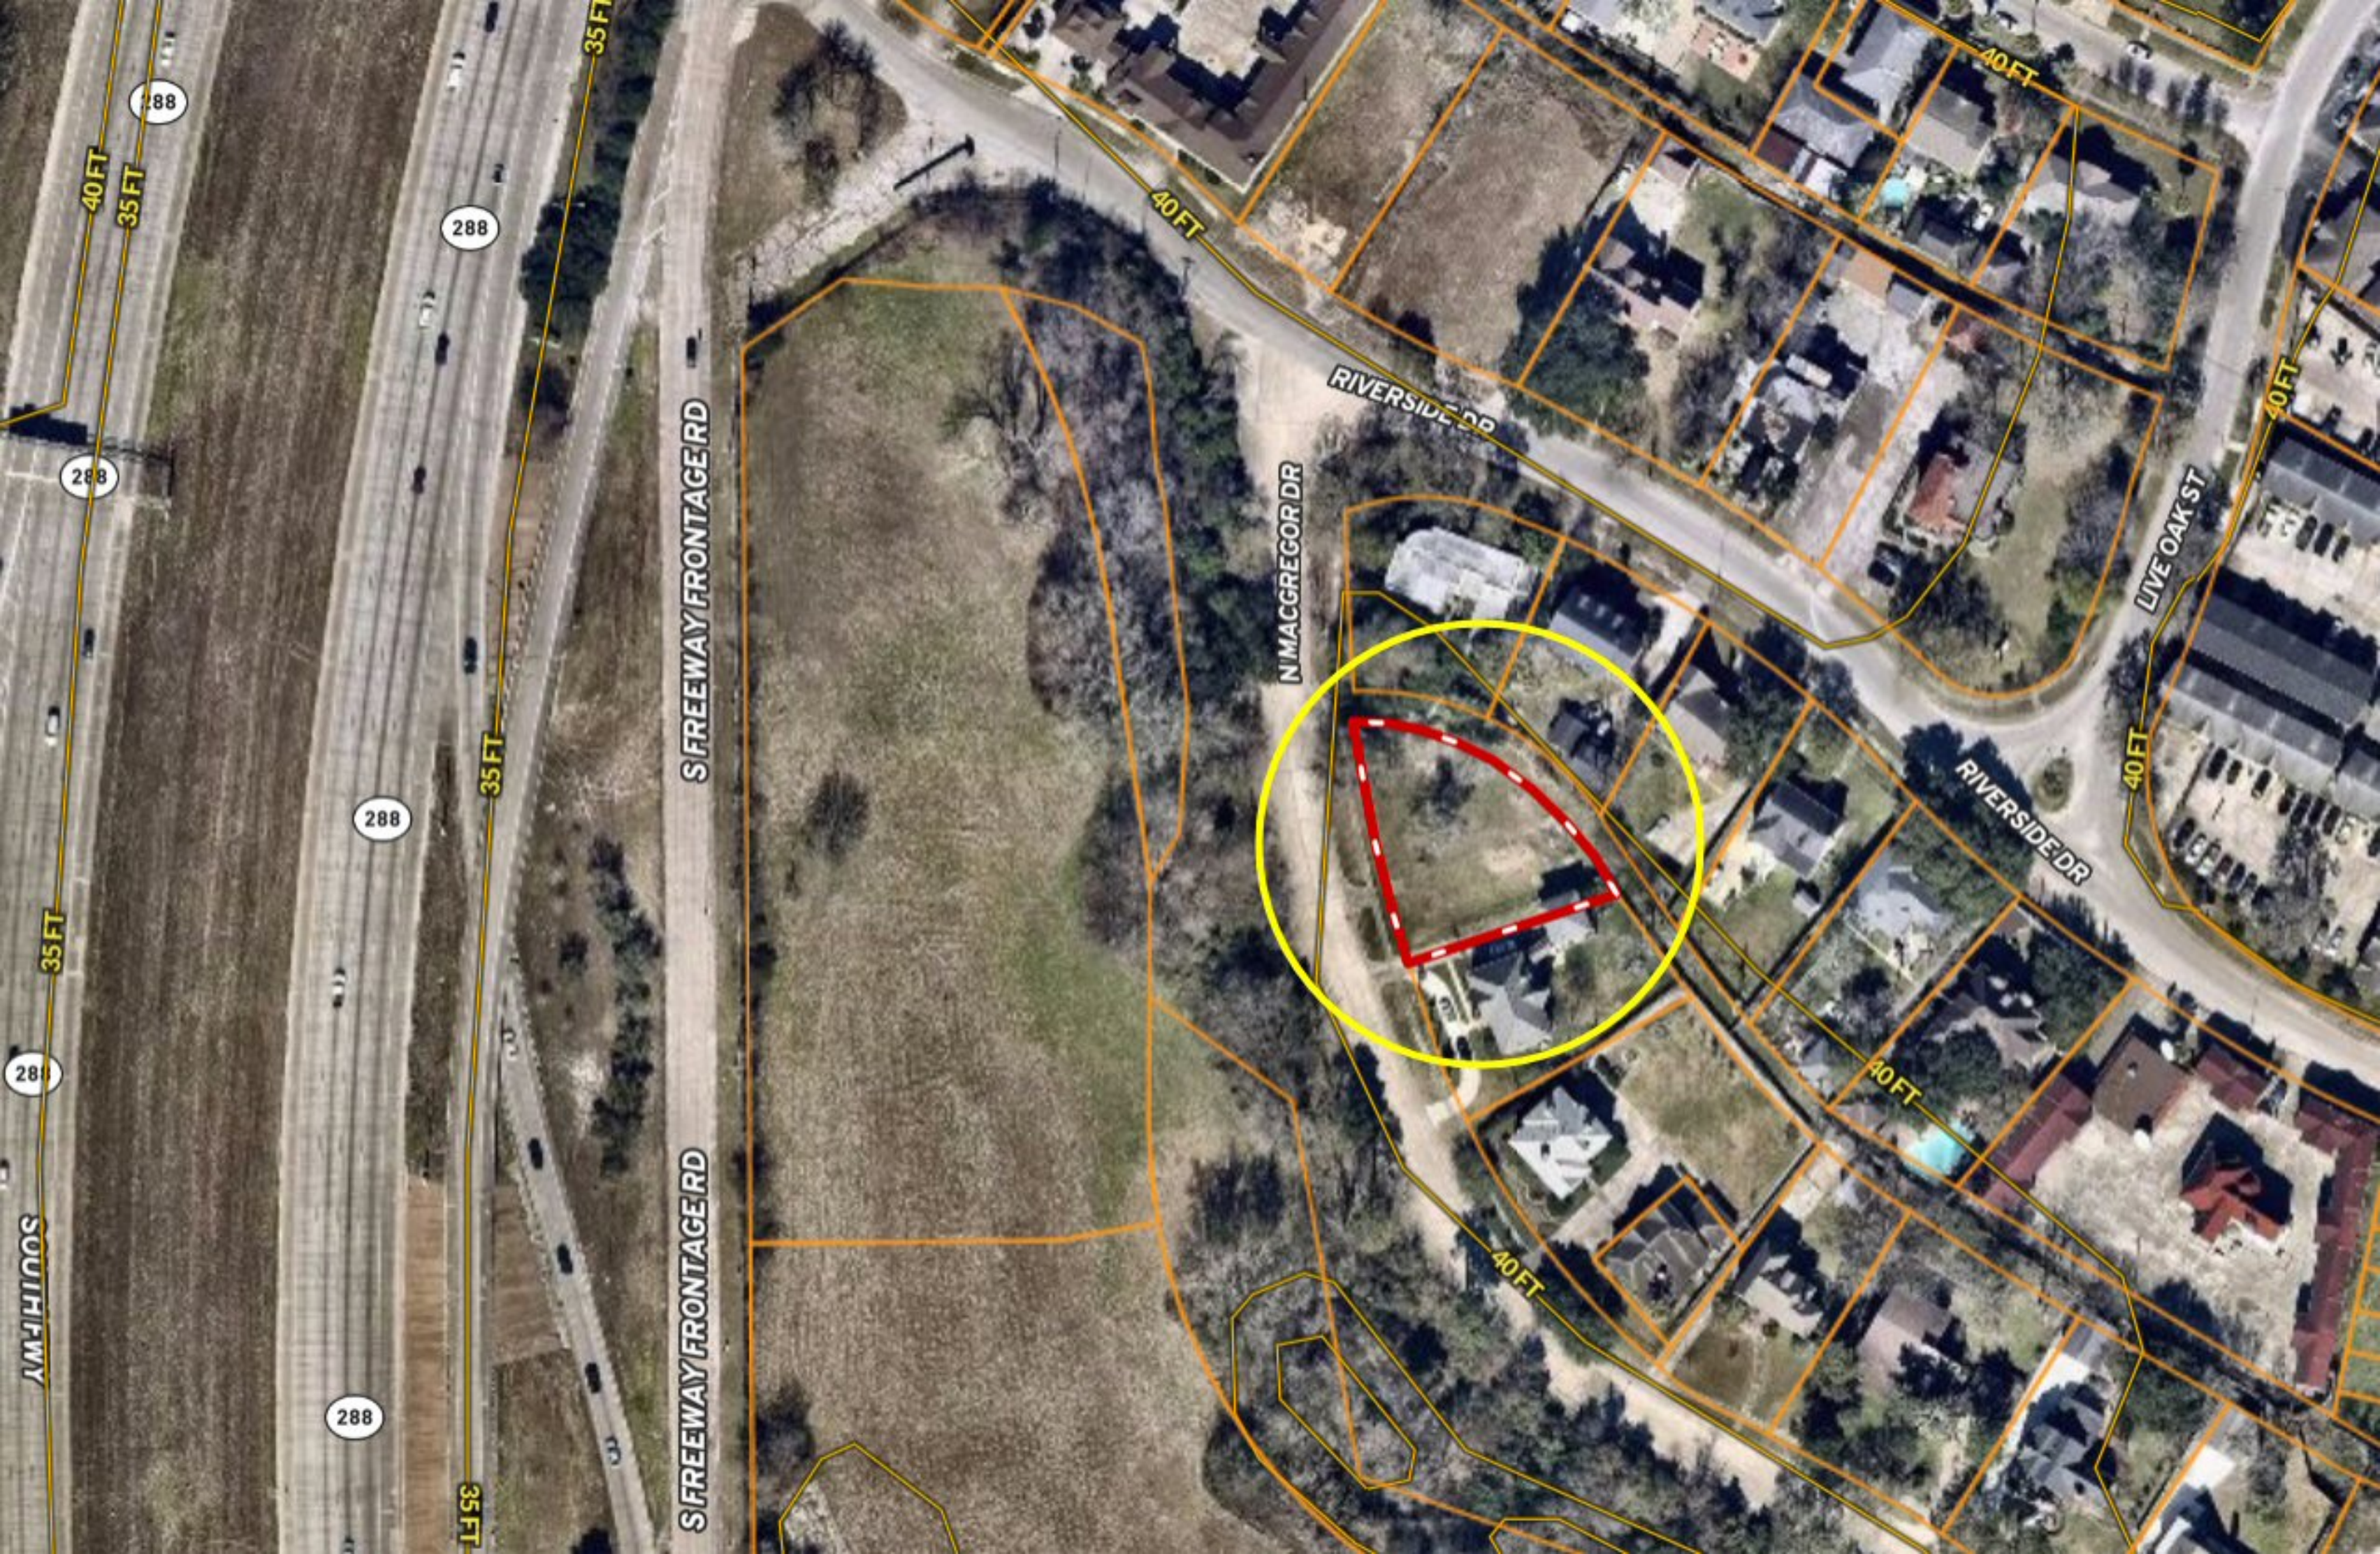

Soutine St

Columbia Tap Rail-Trail

20 FT

30 FT

45 FT

40 FT

35 FT

N MacGregor Way
30 FT

30 FT

30 FT

30 FT

S FREEWAY FRONTAGE RD

N MACGREGOR DR

RIVERSIDE DR

LIVE OAK ST

RIVERSIDE DR