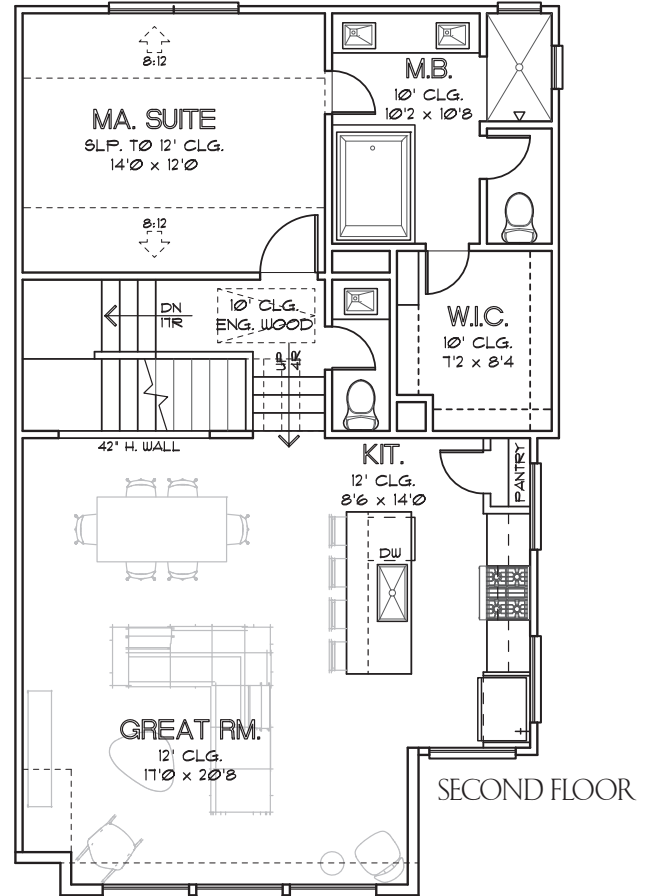

CITY HOMES
CHOICE

TULANE PARK
THE TULANE - 1,486 SQ.FT.

CHOICE IS THE ULTIMATE LUXURY