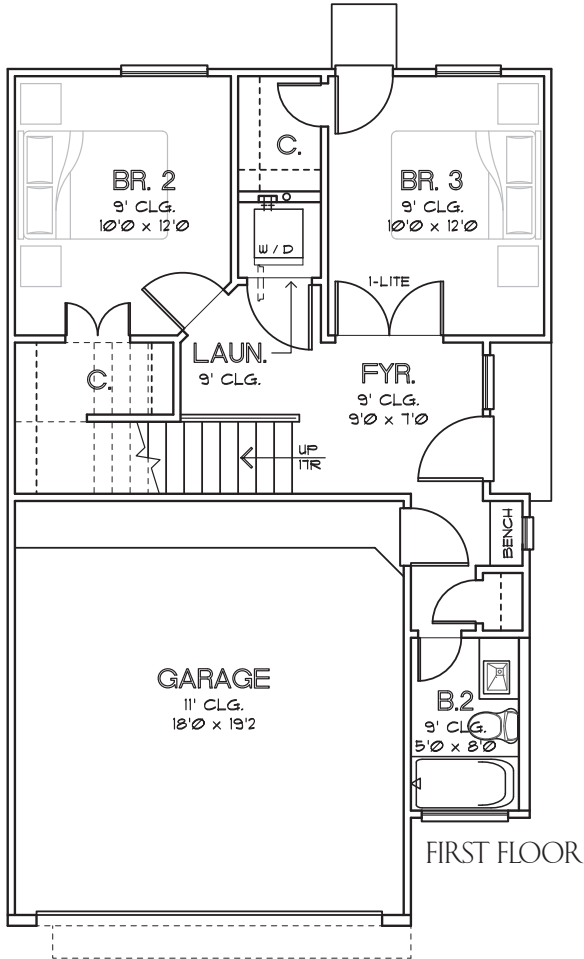

CITY HOMES
CHOICE

TULANE PARK
THE TULANE - 1,486 SQ.FT.

CHOICE IS THE ULTIMATE LUXURY