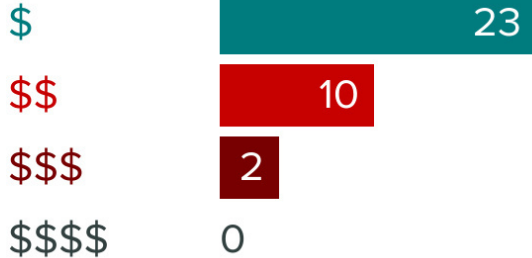

2606 RIPPLING BEND DRIVE, MANVEL, TX 77578

FOOD REPORT

NEIGHBORHOOD EATS

This home is located near **33** moderately priced restaurants and has an **average** variety of cuisines.

38

WITHIN 5 MILES

GOOD EATS BY CATEGORY

FAST FOOD	8
AMERICAN	6
ASIAN	5
BARBECUE	4
PIZZA	3
MEXICAN	3
ITALIAN	2
STEAKHOUSES	2
THAI	1
OTHER	4