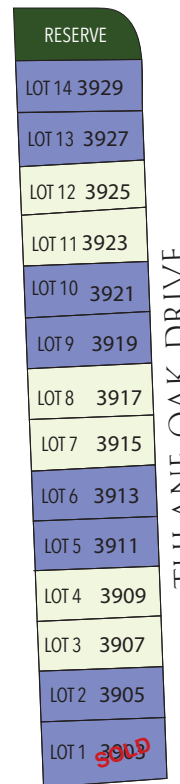

TULANE PARK

OAK FOREST

AVAILABLE INVENTORY & SITE MAP

832 875 3252 | MichaelA@michaelwilliam.com

ADDRESS	PRICE	PLAN	SQ. FT.	BEDS	BATHS	GARAGES	STATUS
3908 Tulane Oak	\$289,900	The Marathon	1540	3	2.5	2	Available (Move-in Ready)
3904 Tulane Oak	\$291,900	The Oak	1541	3	2.5	2	Available (Move-in Ready)
3906 Tulane Oak	\$291,900	The Oak	1541	3	2.5	2	Available (Move-in Ready)
4003 Tulane St.	\$279,900	The Tulane	1486	2	2.5	2	Available (Move-in Ready)
3927 Tulane St	\$274,900	The 3927 Plan	1416	3	2.5	2	Available (Move-in Ready)
3912 Tulane Oak	\$292,900	The Oak	1541	3	2.5	2	Available (Move-in Ready)

CITYCHOICEHOMES.COM

ADDRESS	PRICE	PLAN	SQ. FT.	BEDS	BATHS	GARAGES	STATUS
3914 Tulane Oak	\$294,900	The Oak	1541	3	2.5	2	Available (Move-in Ready)
3916 Tulane Oak	\$299,900	The Oak	1541	3	2.5	2	Available (Move-in Ready)
3905 Tulane Oak	\$301,700	The Oak	1541	3	2.5	2	Available (Move-in Ready)
3907 Tulane Oak	\$301,700	The Marathon	1540	3	2.5	2	Available (Move-in Ready)

CITYCHOICEHOMES.COM

ORIOLE STREET

PRIVATE RESIDENT PARK

MARATHON OAK PLACE

TULANE STREET

- The Tulane
- The Yale
- The Ella
- The 3927
- The Marathon
- The Oak
- The Harvard

MARATHON AVE.

MICHAEL WILLIAM PROPERTIES