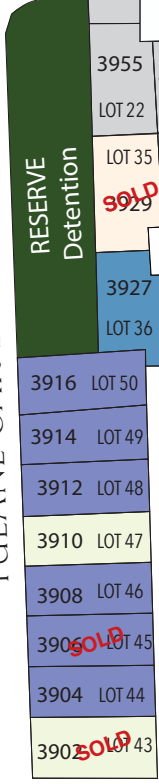

TULANE PARK

OAK FOREST

AVAILABLE INVENTORY & SITE MAP

832 875 3252 | MichaelA@michaelwilliam.com

ADDRESS	PRICE	PLAN	SQ. FT.	BEDS	BATHS	GARAGES	STATUS
3908 Tulane Oak	\$289,900	The Marathon	1540	3	2.5	2	Available (Move-in Ready)
3904 Tulane Oak	\$291,900	The Oak	1541	3	2.5	2	Available (Move-in Ready)
3906 Tulane Oak	\$291,900	The Oak	1541	3	2.5	2	Available (Move-in Ready)
4003 Tulane St.	\$279,900	The Tulane	1486	2	2.5	2	Available (Move-in Ready)
3927 Tulane St	\$274,900	The 3927 Plan	1416	3	2.5	2	Available (Move-in Ready)
3912 Tulane Oak	\$292,900	The Oak	1541	3	2.5	2	Available (Move-in Ready)

CITYCHOICEHOMES.COM

ADDRESS	PRICE	PLAN	SQ. FT.	BEDS	BATHS	GARAGES	STATUS
3914 Tulane Oak	\$294,900	The Oak	1541	3	2.5	2	Available (Move-in Ready)
3916 Tulane Oak	\$299,900	The Oak	1541	3	2.5	2	Available (Move-in Ready)
3905 Tulane Oak	\$301,700	The Oak	1541	3	2.5	2	Available (Move-in Ready)
3907 Tulane Oak	\$301,700	The Marathon	1540	3	2.5	2	Available (Move-in Ready)

CITYCHOICEHOMES.COM

ORIOLE STREET

PRIVATE RESIDENT PARK

MARATHON OAK PLACE

TULANE STREET

- The Tulane
- The Yale
- The Ella
- The 3927
- The Marathon
- The Oak
- The Harvard

MARATHON AVE.

MICHAEL WILLIAM PROPERTIES