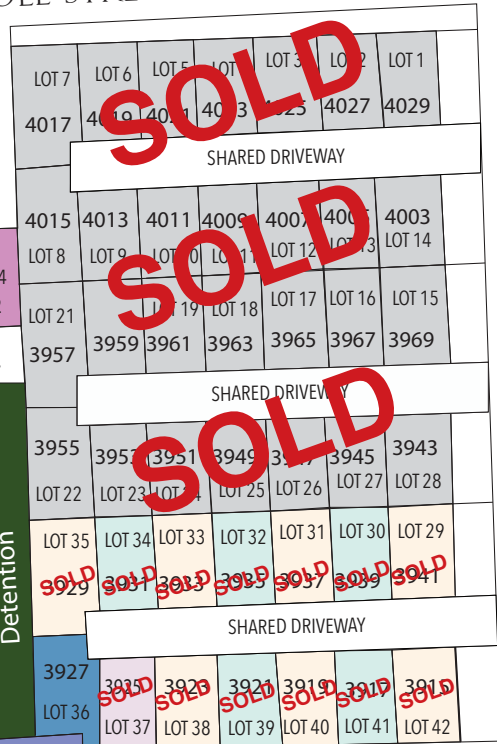

TULANE PARK

OAK FOREST

AVAILABLE INVENTORY & SITE MAP

832 875 3252 | MichaelA@michaelwilliam.com

ADDRESS	PRICE	PLAN	SQ. FT.	BEDS	BATHS	GARAGES	STATUS
3908 Tulane Oak	\$289,900	The Marathon	1540	3	2.5	2	Available (Move-in Ready)
3904 Tulane Oak	\$291,900	The Oak	1541	3	2.5	2	Available (Move-in Ready)
3906 Tulane Oak	\$291,900	The Oak	1541	3	2.5	2	Available (Move-in Ready)
4003 Tulane St.	\$279,900	The Tulane	1486	2	2.5	2	Available (Move-in Ready)
3927 Tulane St	\$274,900	The 3927 Plan	1416	3	2.5	2	Available (Move-in Ready)
3912 Tulane Oak	\$292,900	The Oak	1541	3	2.5	2	Available (Move-in Ready)

CITYCHOICEHOMES.COM

ADDRESS	PRICE	PLAN	SQ. FT.	BEDS	BATHS	GARAGES	STATUS
3914 Tulane Oak	\$294,900	The Oak	1541	3	2.5	2	Available (Move-in Ready)
3916 Tulane Oak	\$299,900	The Oak	1541	3	2.5	2	Available (Move-in Ready)
3905 Tulane Oak	\$301,700	The Oak	1541	3	2.5	2	Available (Move-in Ready)
3907 Tulane Oak	\$301,700	The Marathon	1540	3	2.5	2	Available (Move-in Ready)

CITYCHOICEHOMES.COM

ORIOLE STREET

PRIVATE RESIDENT PARK

MARATHON OAK PLACE

TULANE STREET

- The Tulane
- The Yale
- The Ella
- The 3927
- The Marathon
- The Oak
- The Harvard

MARATHON AVE.

MICHAEL WILLIAM PROPERTIES