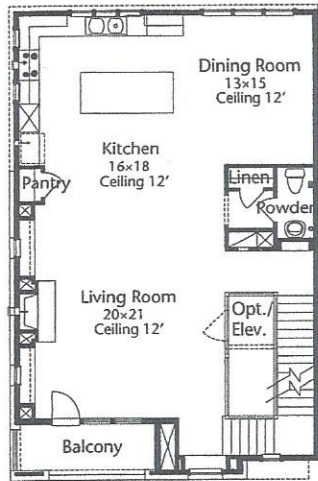

Floorplan

Bronson FD Ravenna

4,030 sq. ft.
4 bedrooms / 4-1/2 baths

First Floor 707 Sq.Ft.

Second Floor 1218 Sq. Ft.

Third Floor 1270 Sq.Ft.

Fourth Floor 835 Sq.Ft.

lovetthomes.com

All prices, features and plans are subject to change without notice. Square footage is approximate. No representation or warranties either expressed or implied are made as to the accuracy of the information herein or with respect to the suitability, usability, merchantability or conditions of any property herein described. All rights Reserved. LovettHomes 2014