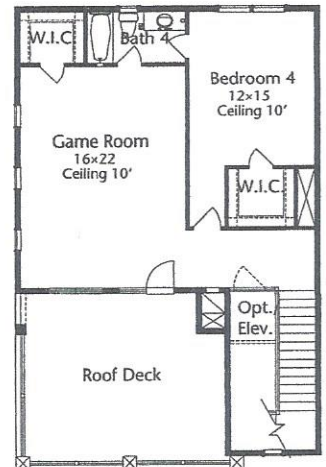

Floorplan

Bronson FD Ravenna

4,030 sq. ft.
4 bedrooms / 4-1/2 baths

First Floor 707 Sq.Ft.

Second Floor 1218 Sq. Ft.

Third Floor 1270 Sq.Ft.

Fourth Floor 835 Sq.Ft.

lovetthomes.com

All prices, features and plans are subject to change without notice. Square footage is approximate. No representation or warranties either expressed or implied are made as to the accuracy of the information herein or with respect to the suitability, usability, merchantability or conditions of any property herein described. All rights Reserved. LovettHomes 2014