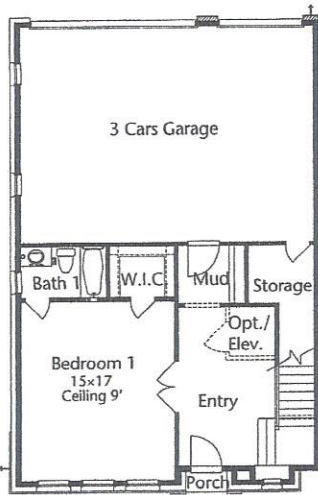

Floorplan

Bronson FD Ravenna

4,030 sq. ft.
4 bedrooms / 4-1/2 baths

First Floor 707 Sq.Ft.

Second Floor 1218 Sq. Ft.

Third Floor 1270 Sq.Ft.

Fourth Floor 835 Sq.Ft.

lovetthomes.com

All prices, features and plans are subject to change without notice. Square footage is approximate. No representation or warranties either expressed or implied are made as to the accuracy of the information herein or with respect to the suitability, usability, merchantability or conditions of any property herein described. All rights Reserved. LovettHomes 2014