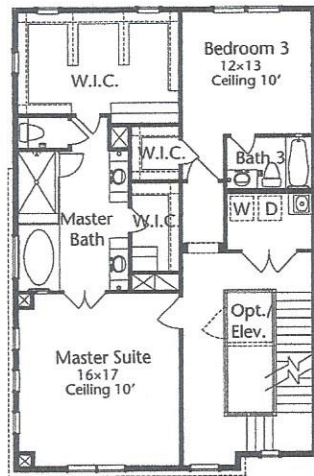

Floorplan

Bronson FD Ravenna

4,030 sq. ft.
4 bedrooms / 4-1/2 baths

First Floor 707 Sq.Ft.

Second Floor 1218 Sq. Ft.

Third Floor 1270 Sq.Ft.

Fourth Floor 835 Sq.Ft.

lovetthomes.com

All prices, features and plans are subject to change without notice. Square footage is approximate. No representation or warranties either expressed or implied are made as to the accuracy of the information herein or with respect to the suitability, usability, merchantability or conditions of any property herein described. All rights Reserved. LovettHomes 2014