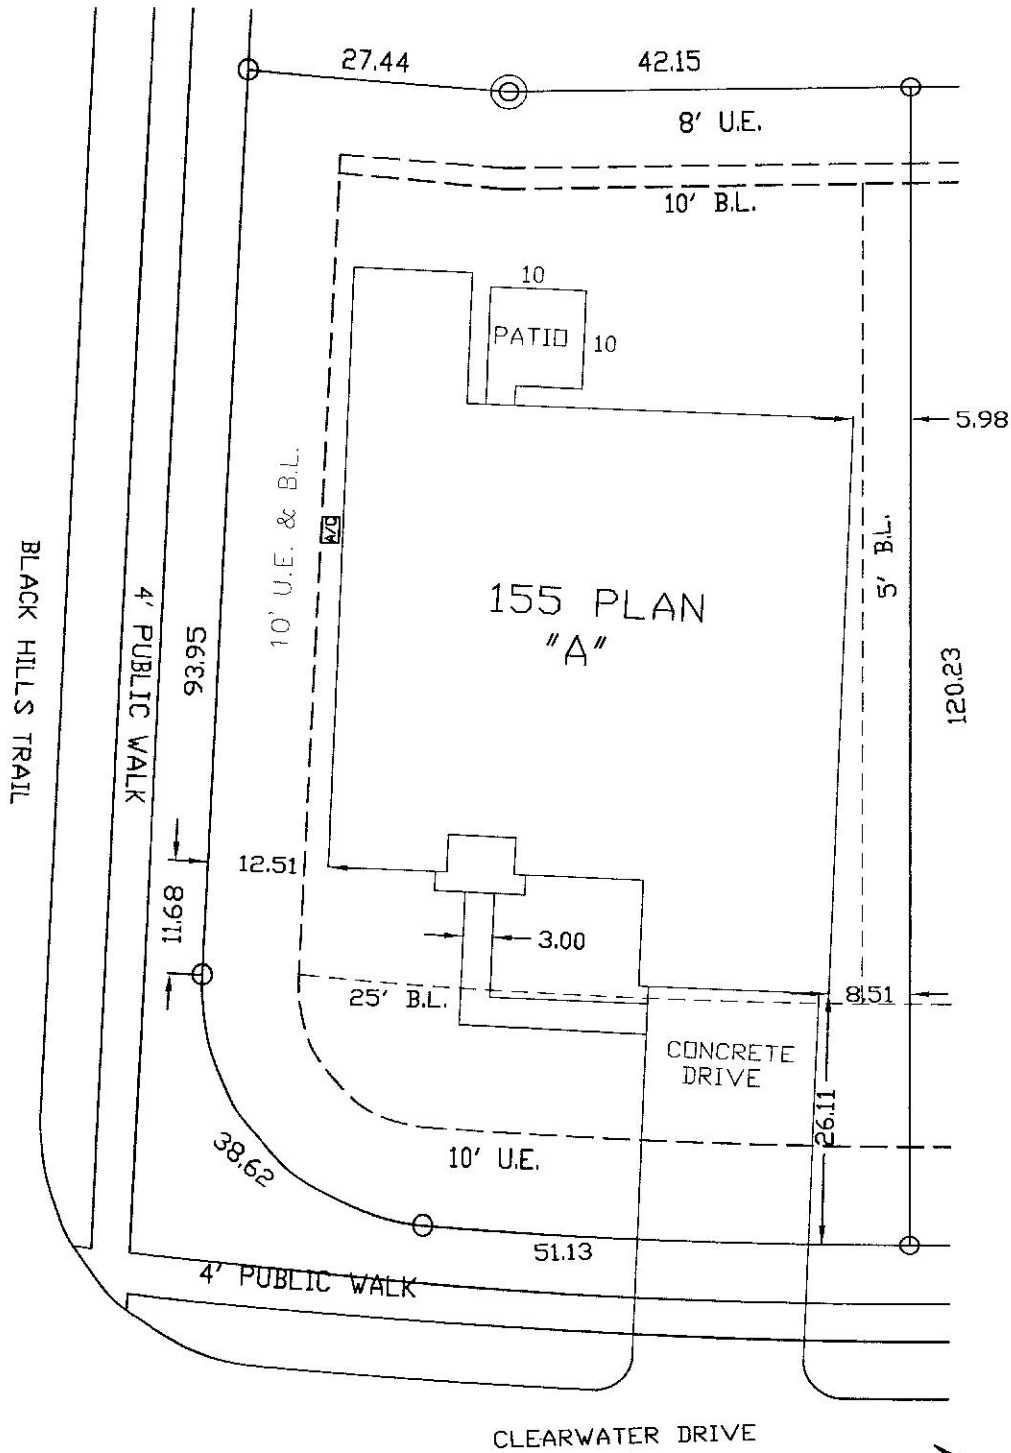

# CERVELLE GH HOMES

207 E. EDGEWOOD  
FRIENDSWOOD, TEXAS  
77546

LOT AREA = 8,462 SQ.FT.  
SCALE: 1" = 20'

6322 CLEARWATER DRIVE  
LOT 6 BLOCK 6 SEC. 8  
WESTWOOD