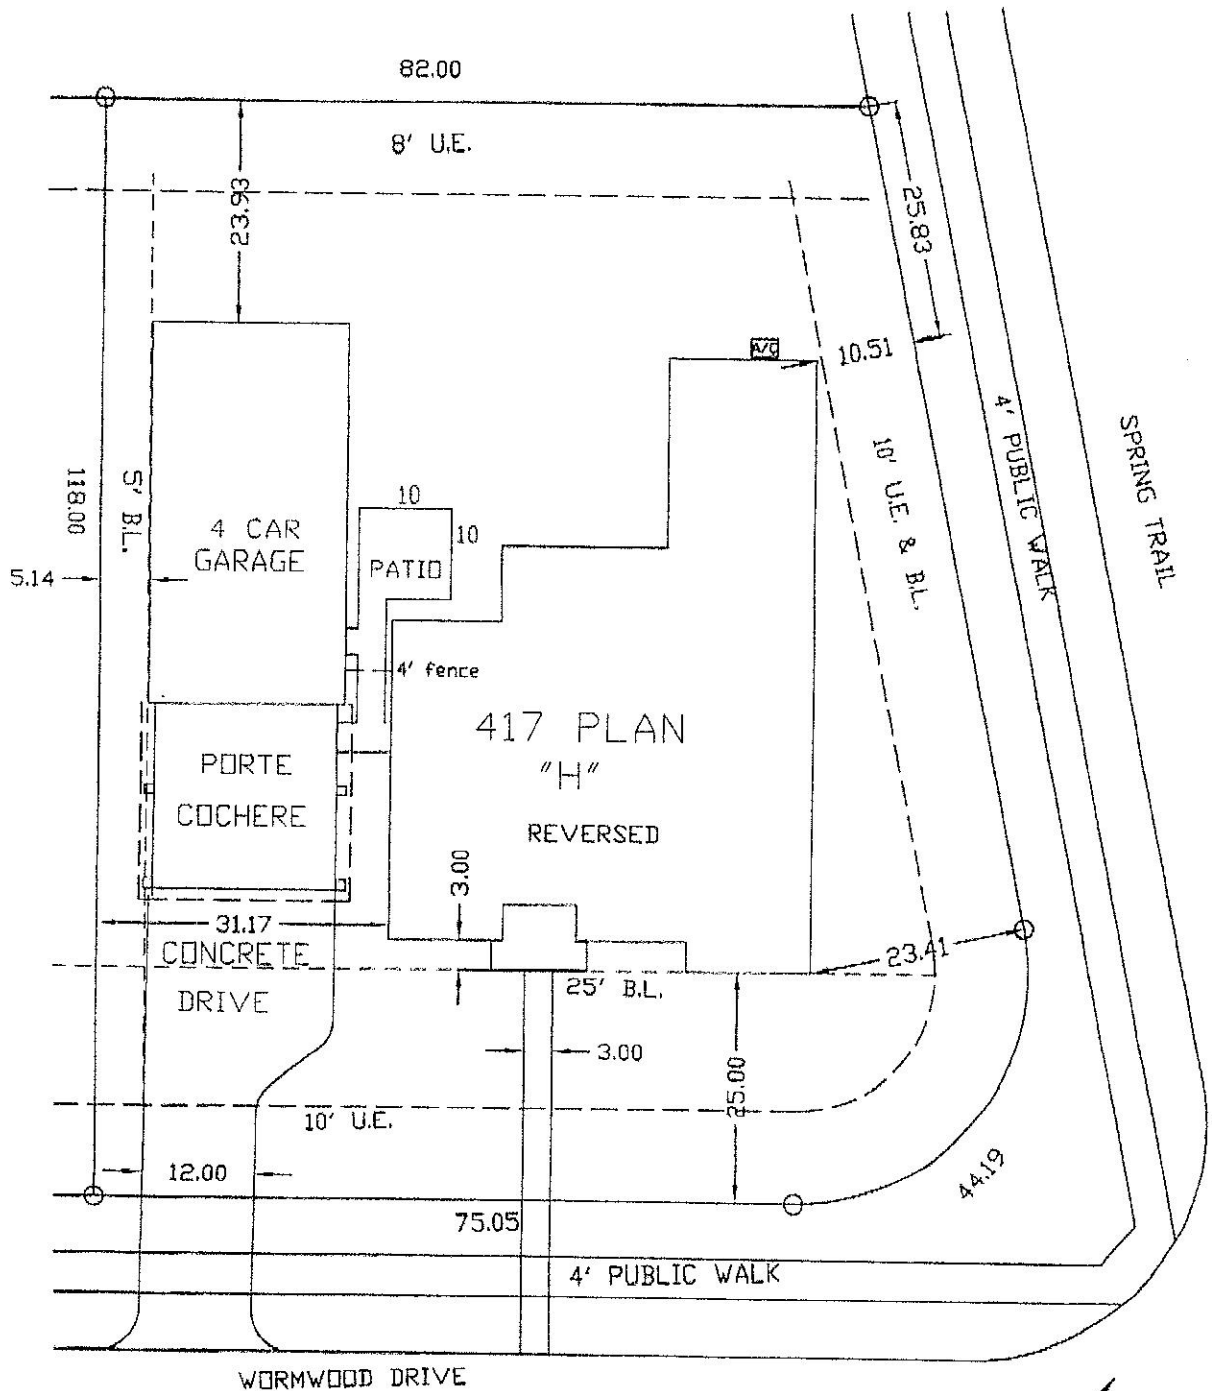

CERVELLE GH HOMES

207 E. EDGEWOOD
FRIENDSWOOD, TEXAS
77546

LOT AREA = 10,846 SQ.FT.
SCALE: 1" = 20'

702 WORMWOOD DRIVE
LOT 15 BLOCK 3 SEC. 8
WESTWOOD