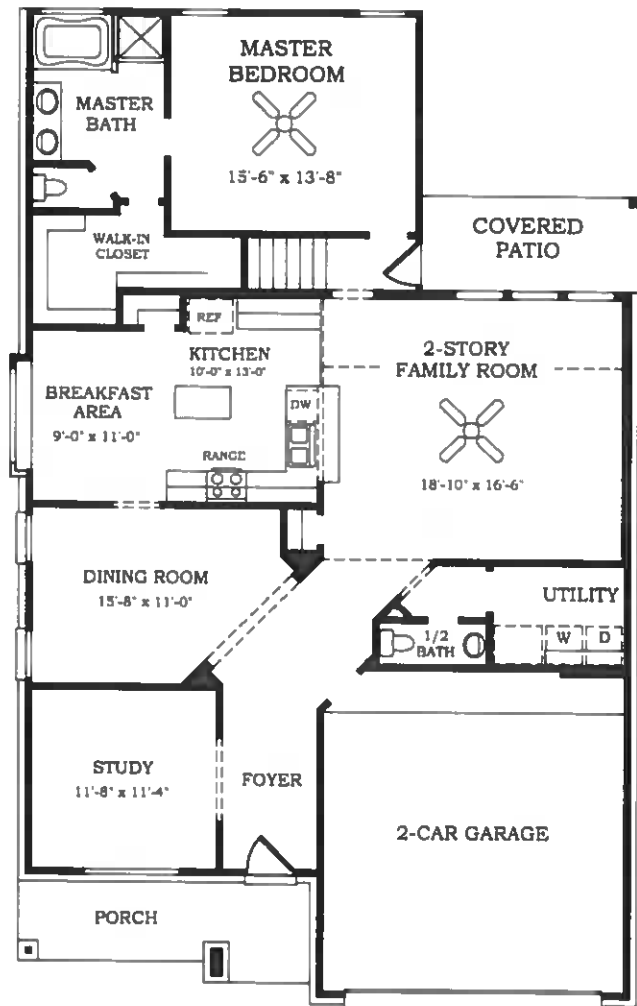

CHESMAR HOMES

Setting a Higher Standard

Plan 1043 • Needham • 2,629 sq. ft.

Square footage and room dimensions are approximate and may vary per elevation. Window placement, roof line and porches may also vary by elevation. Plans, features, prices and availability are subject to change without notice.