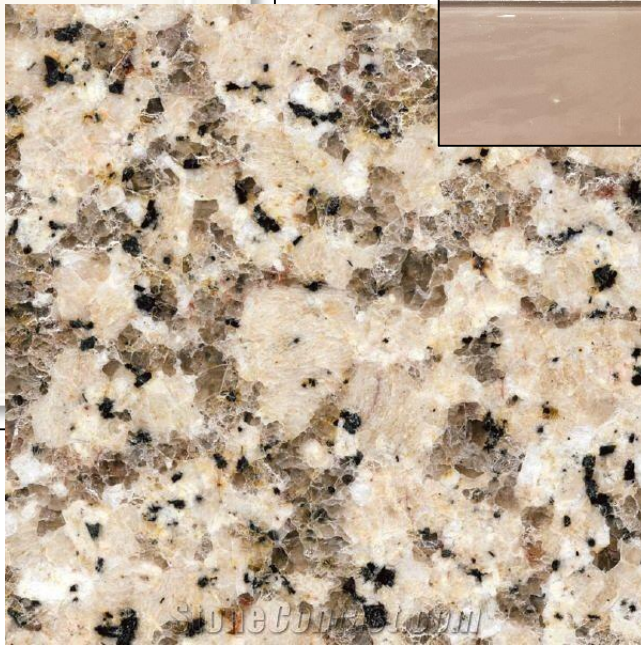

9011 Japonica Drive
Bonbrook Lakes - Available June
Fenway Plan

Features Included In This Home

- Granite countertops in kitchen
- Stainless steel Whirlpool® appliances
- Painted cabinetry in kitchen
- Wood tile throughout common areas
- Upgraded carpet and padding
- Upgraded glass tile backsplash