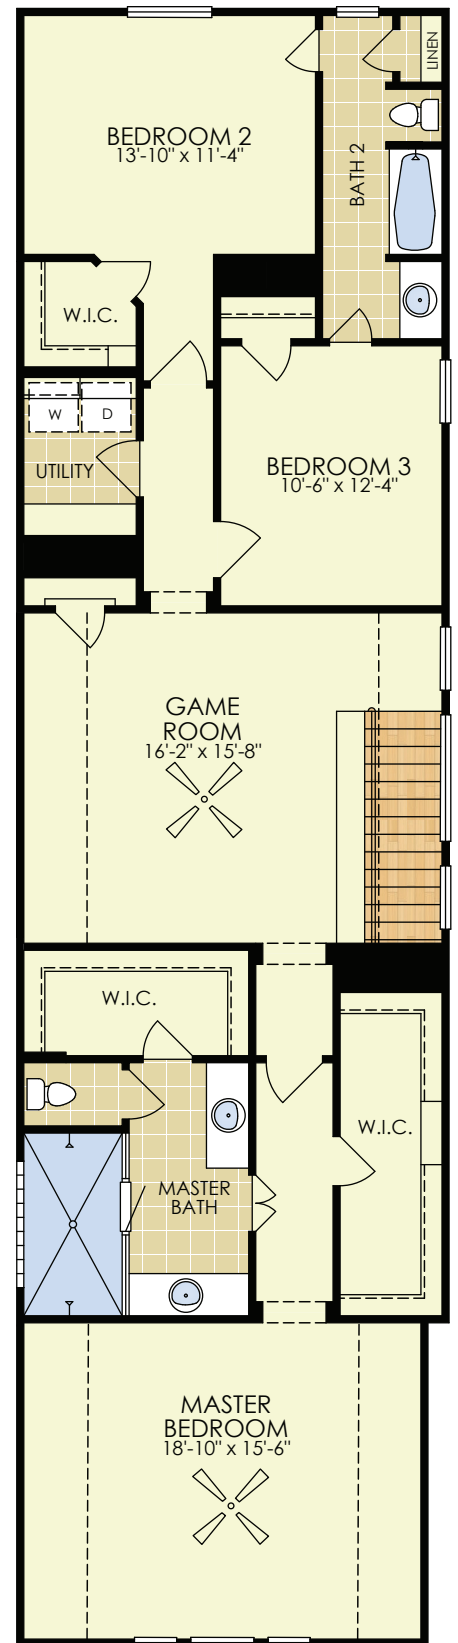

FIRST FLOOR

OPT. NO BREAKFAST

SECOND FLOOR

Bordeaux

Approximate Sq. Ft. 2535