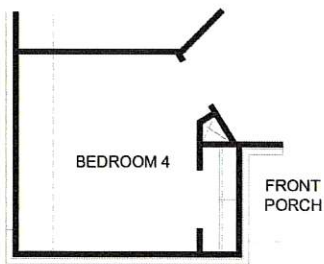

FIRST FLOOR PLAN

OPTIONAL BEDROOM 4

OPTIONAL 36 X 60 TUB/
36 X 36 SHOWER AT MASTER BATH

Prices, plans, features and options are subject to change without notice. Additional restrictions may apply. Please check the accuracy of information provided with your Sales Counselor prior to purchasing. Features noted above could be plan & or lot specific. 07/07/2016, South, V2