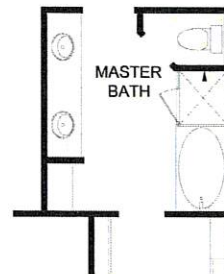

FIRST FLOOR PLAN

OPTIONAL BEDROOM 4

OPTIONAL 36 X 60 TUB/
36 X 36 SHOWER AT MASTER BATH

Prices, plans, features and options are subject to change without notice. Additional restrictions may apply. Please check the accuracy of information provided with your Sales Counselor prior to purchasing. Features noted above could be plan & or lot specific. 07/07/2016, South, V2