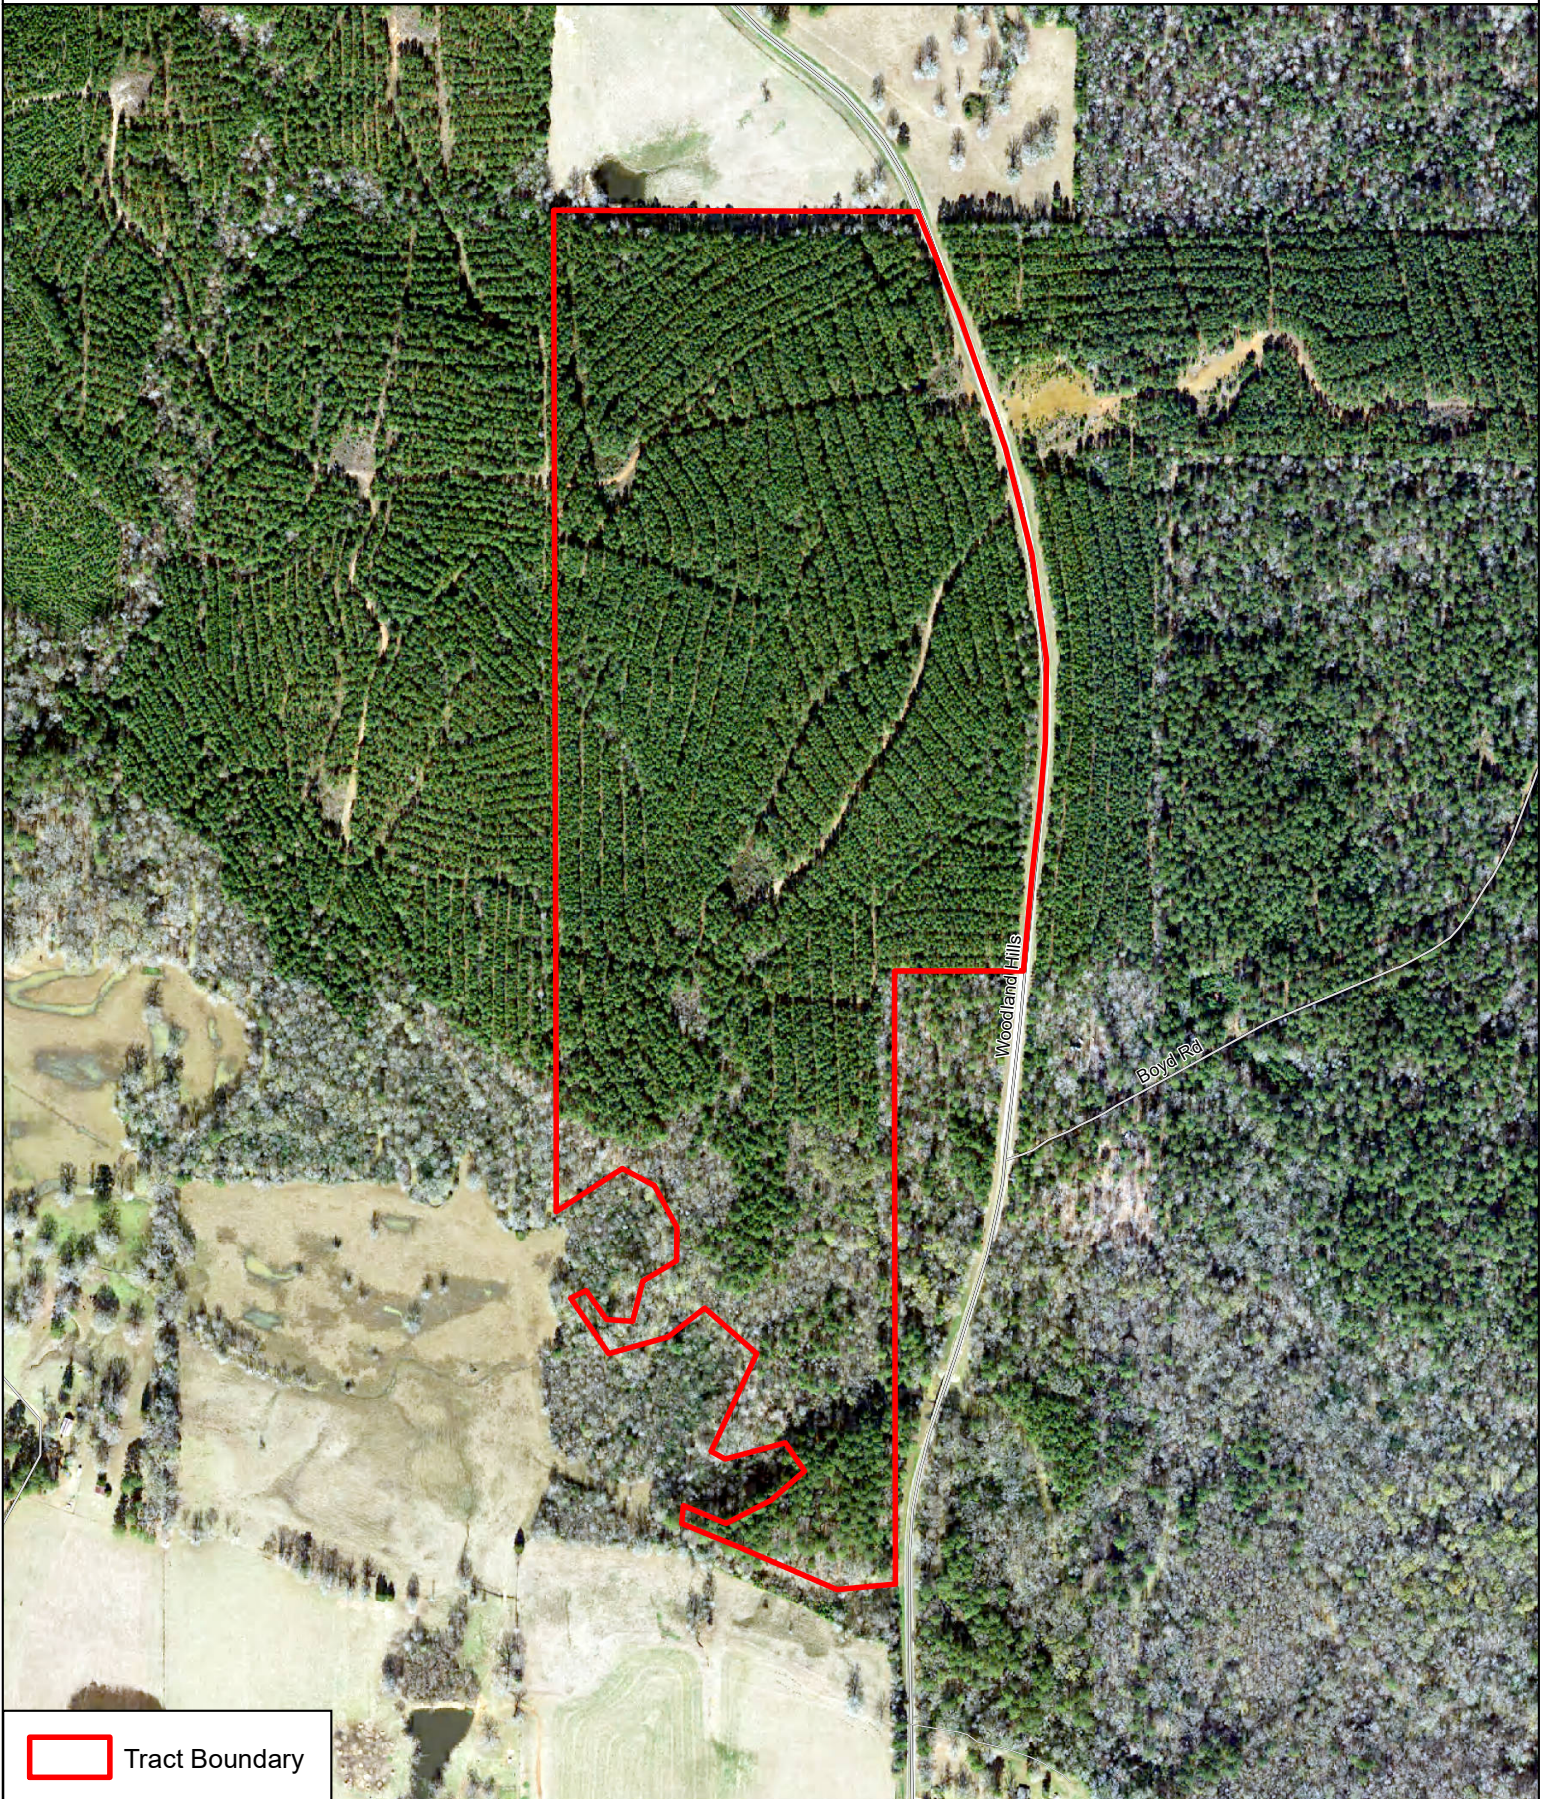

113.12 Acres
Sabine County, Texas

Tract Boundary

2/20/2019
Imagery: 2015

1 Inch = 607 Feet