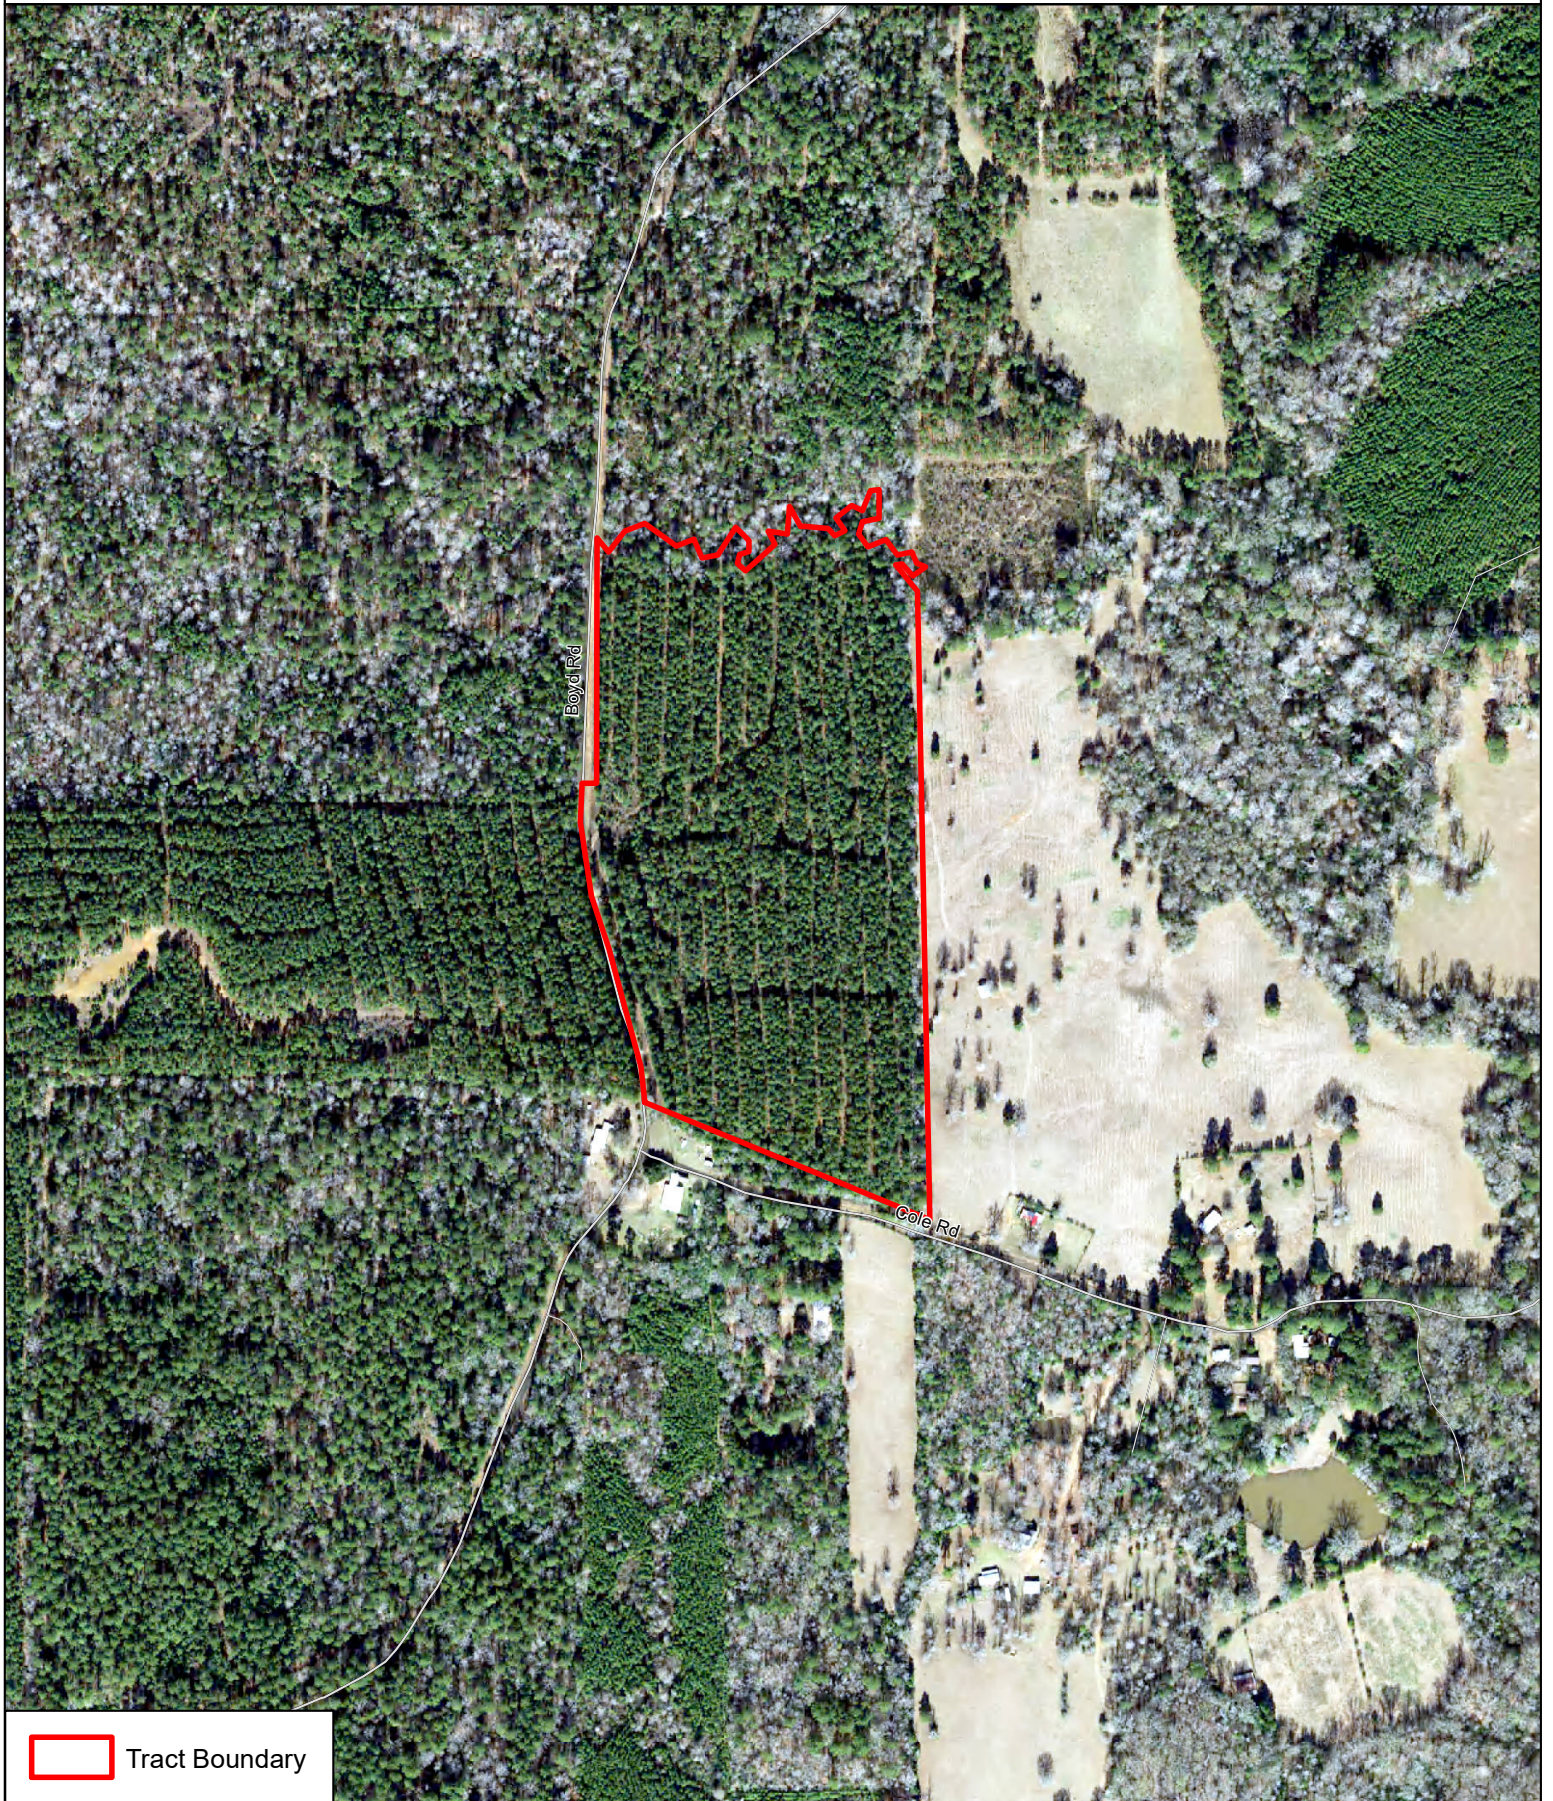

30.06 Acres
Sabine County, Texas

Tract Boundary

2/20/2019
Imagery: 2015

1 Inch = 500 Feet