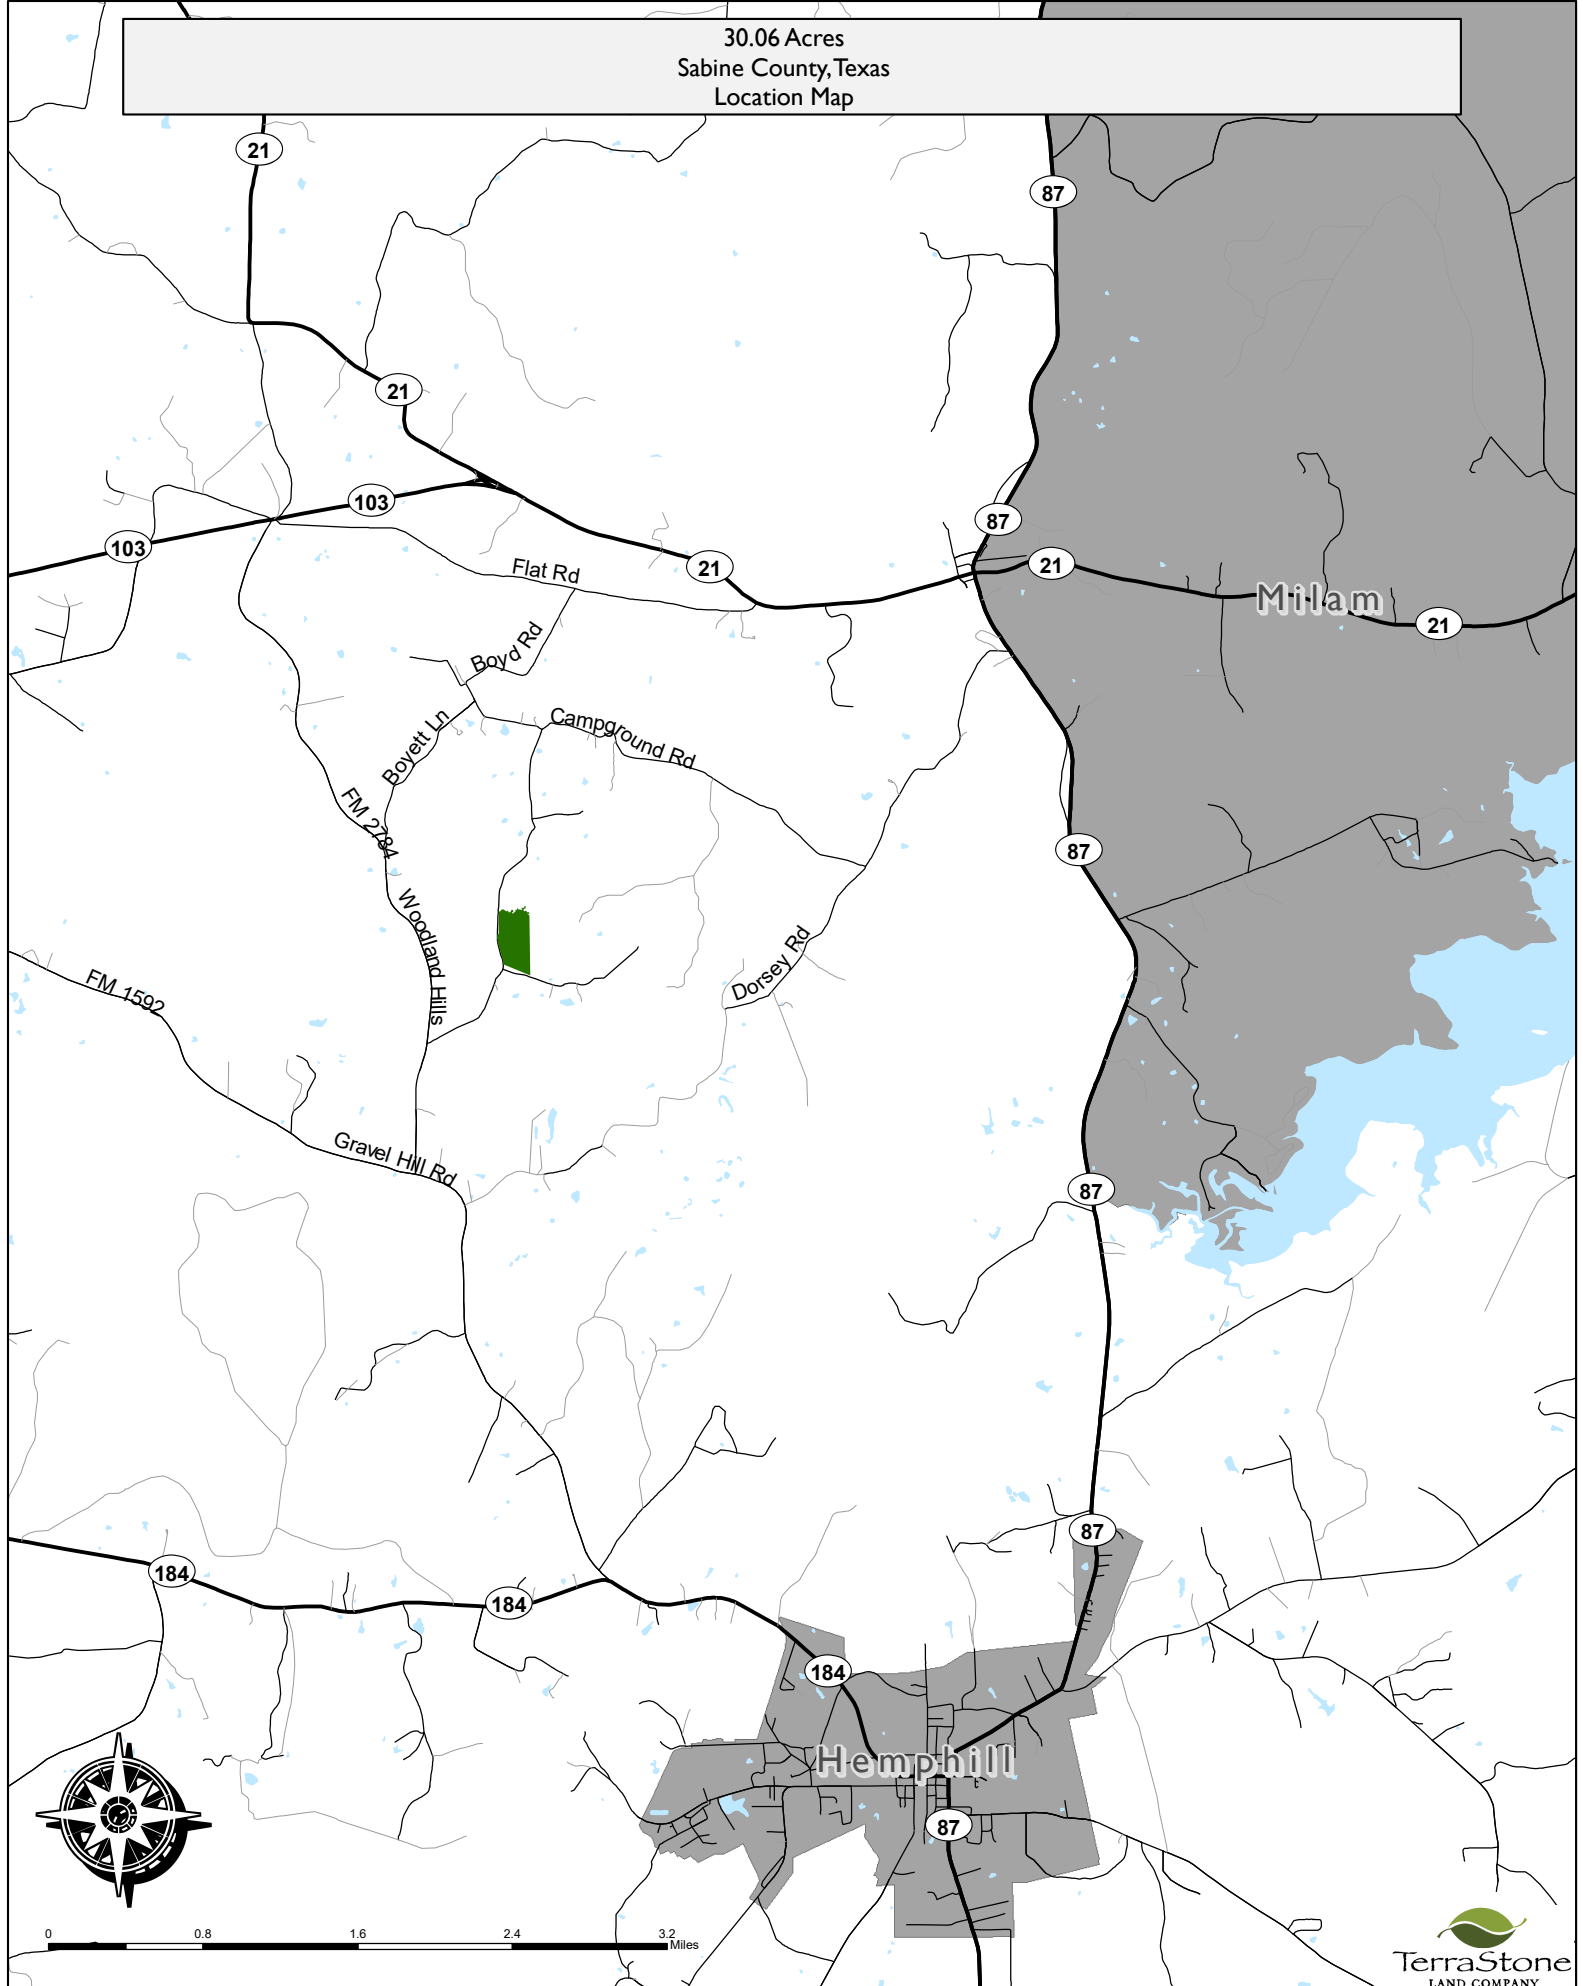

30.06 Acres
Sabine County, Texas
Location Map