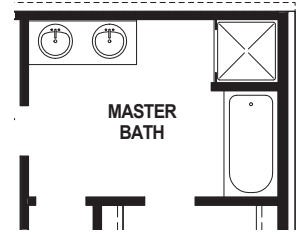

FIRST FLOOR PLAN

OPTIONAL 30" x 60" TUB &
 36" x 36" SHOWER