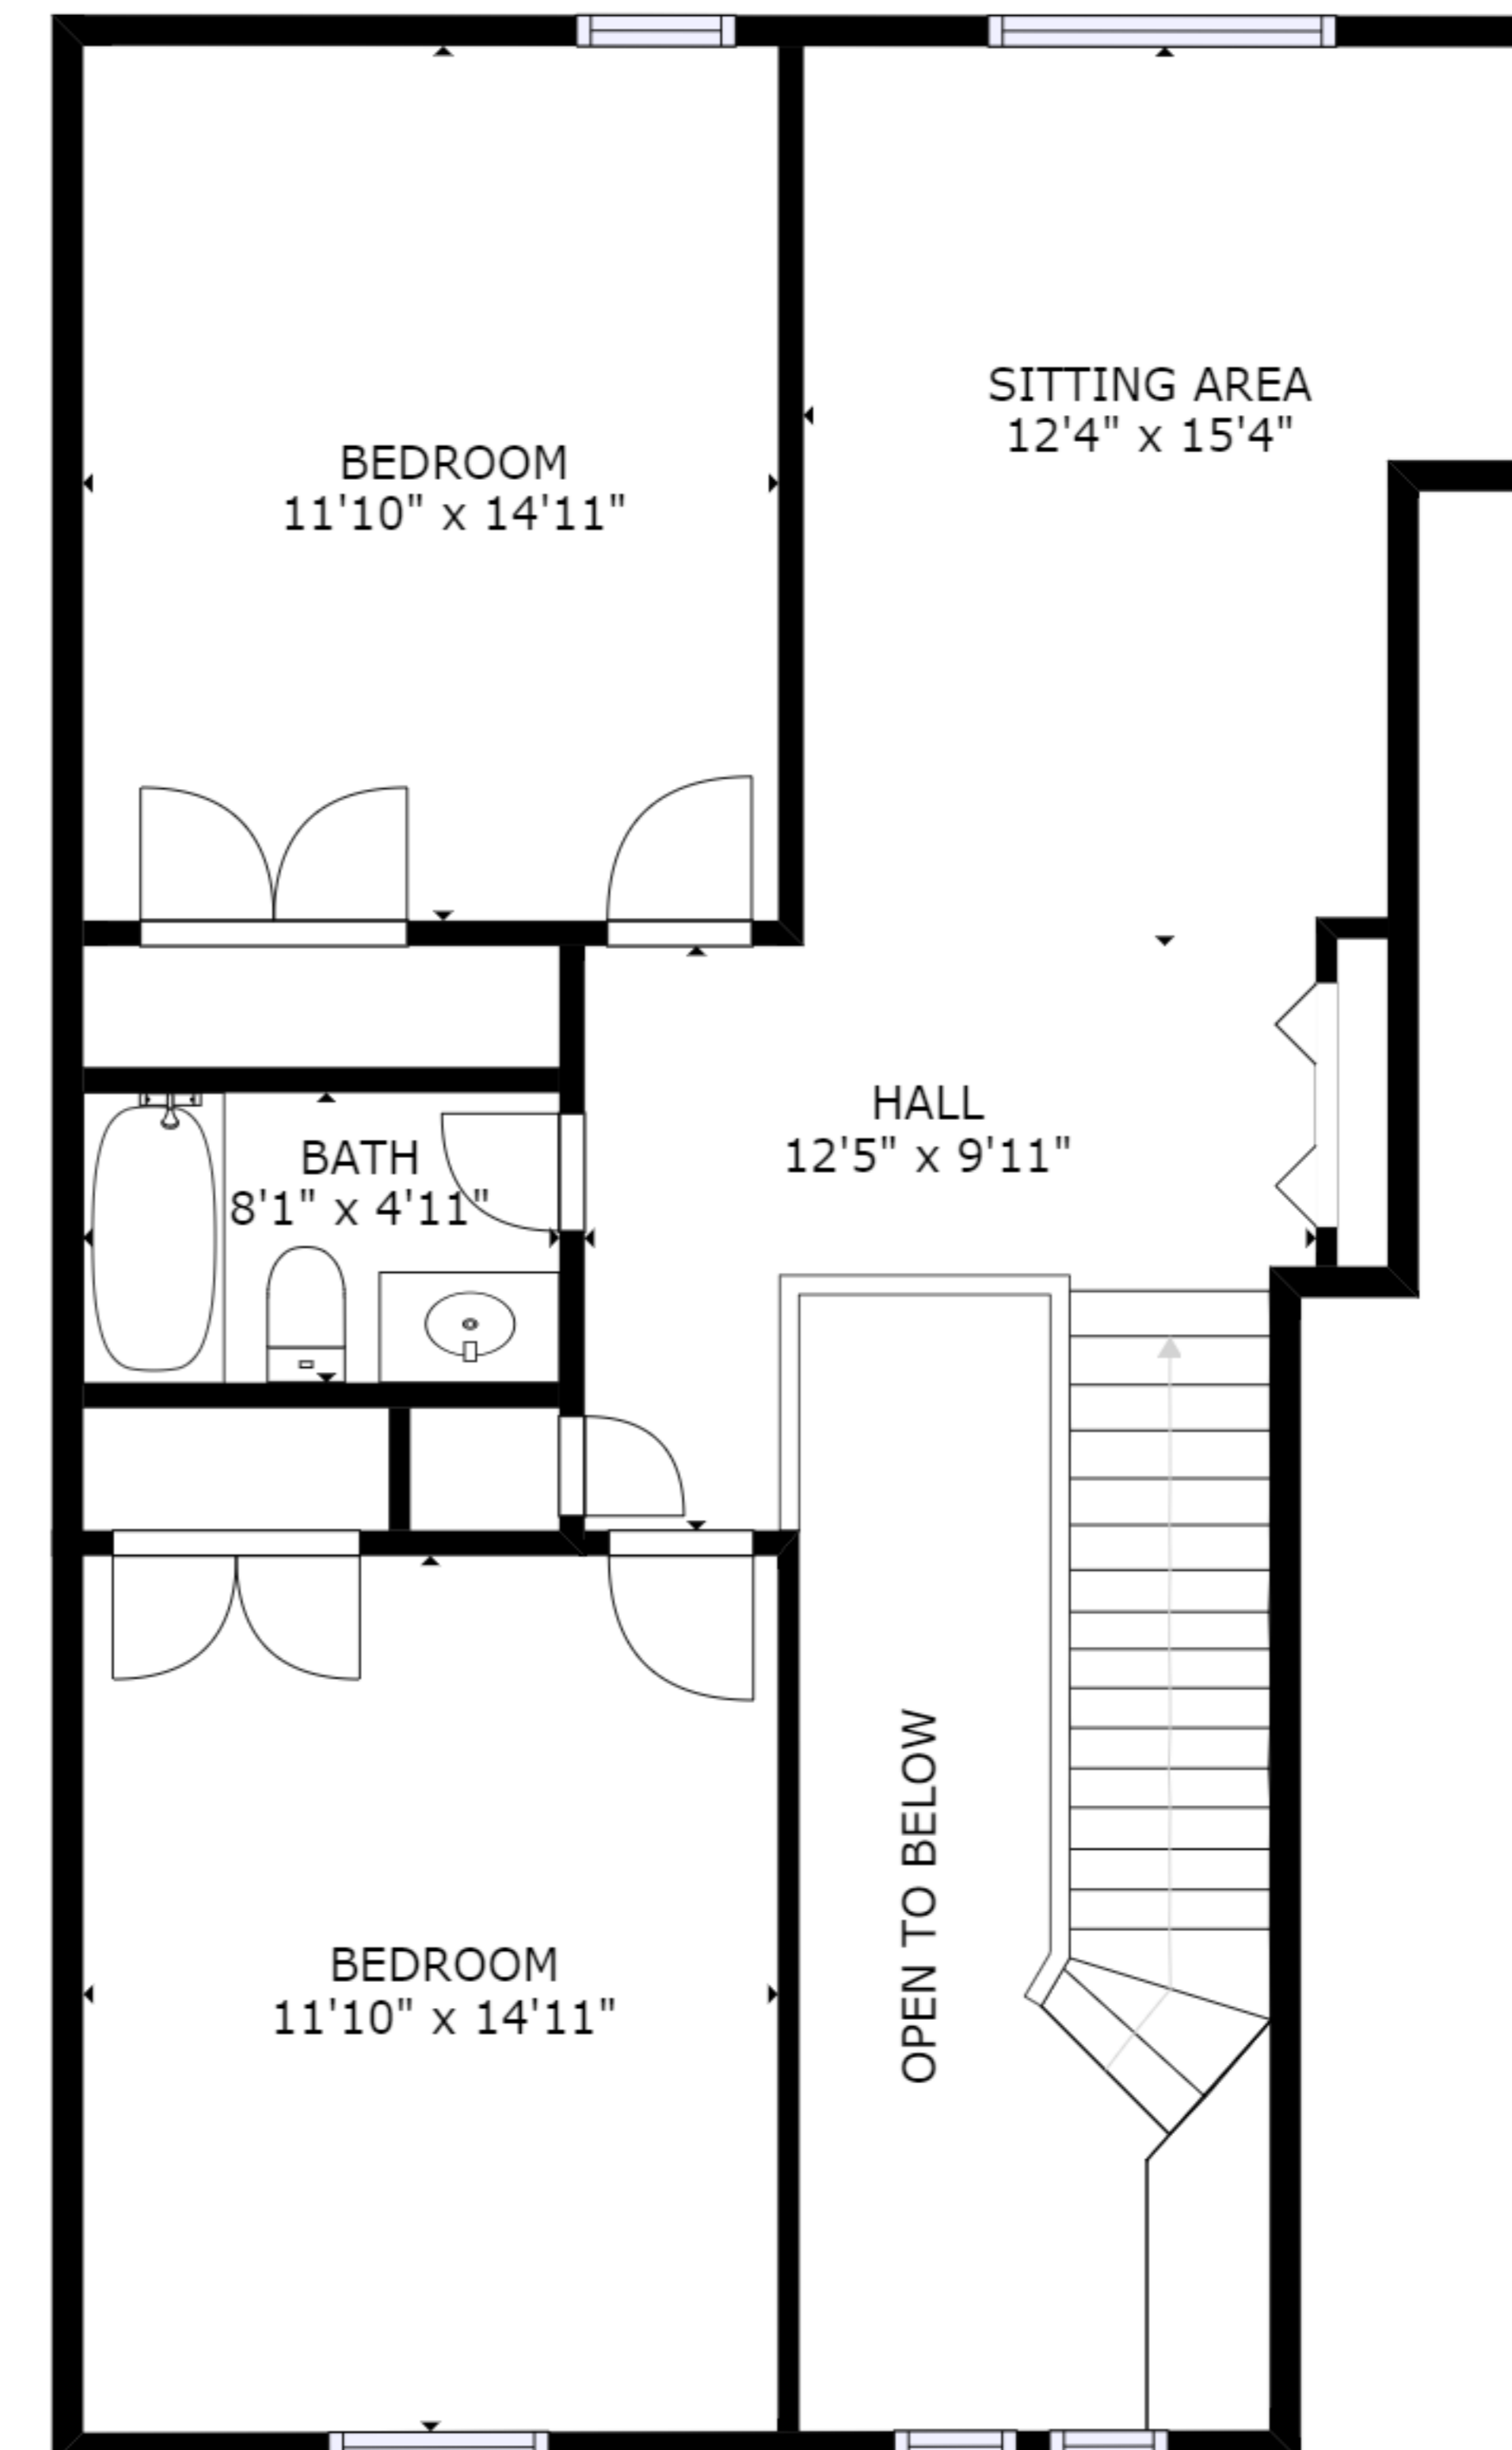

FLOOR 1

FLOOR 2

GROSS INTERNAL AREA  
 FLOOR 1: 1363 sq ft, FLOOR 2: 786 sq ft  
 TOTAL: 2148 sq ft

SIZES AND DIMENSIONS ARE APPROXIMATE, ACTUAL MAY VARY.