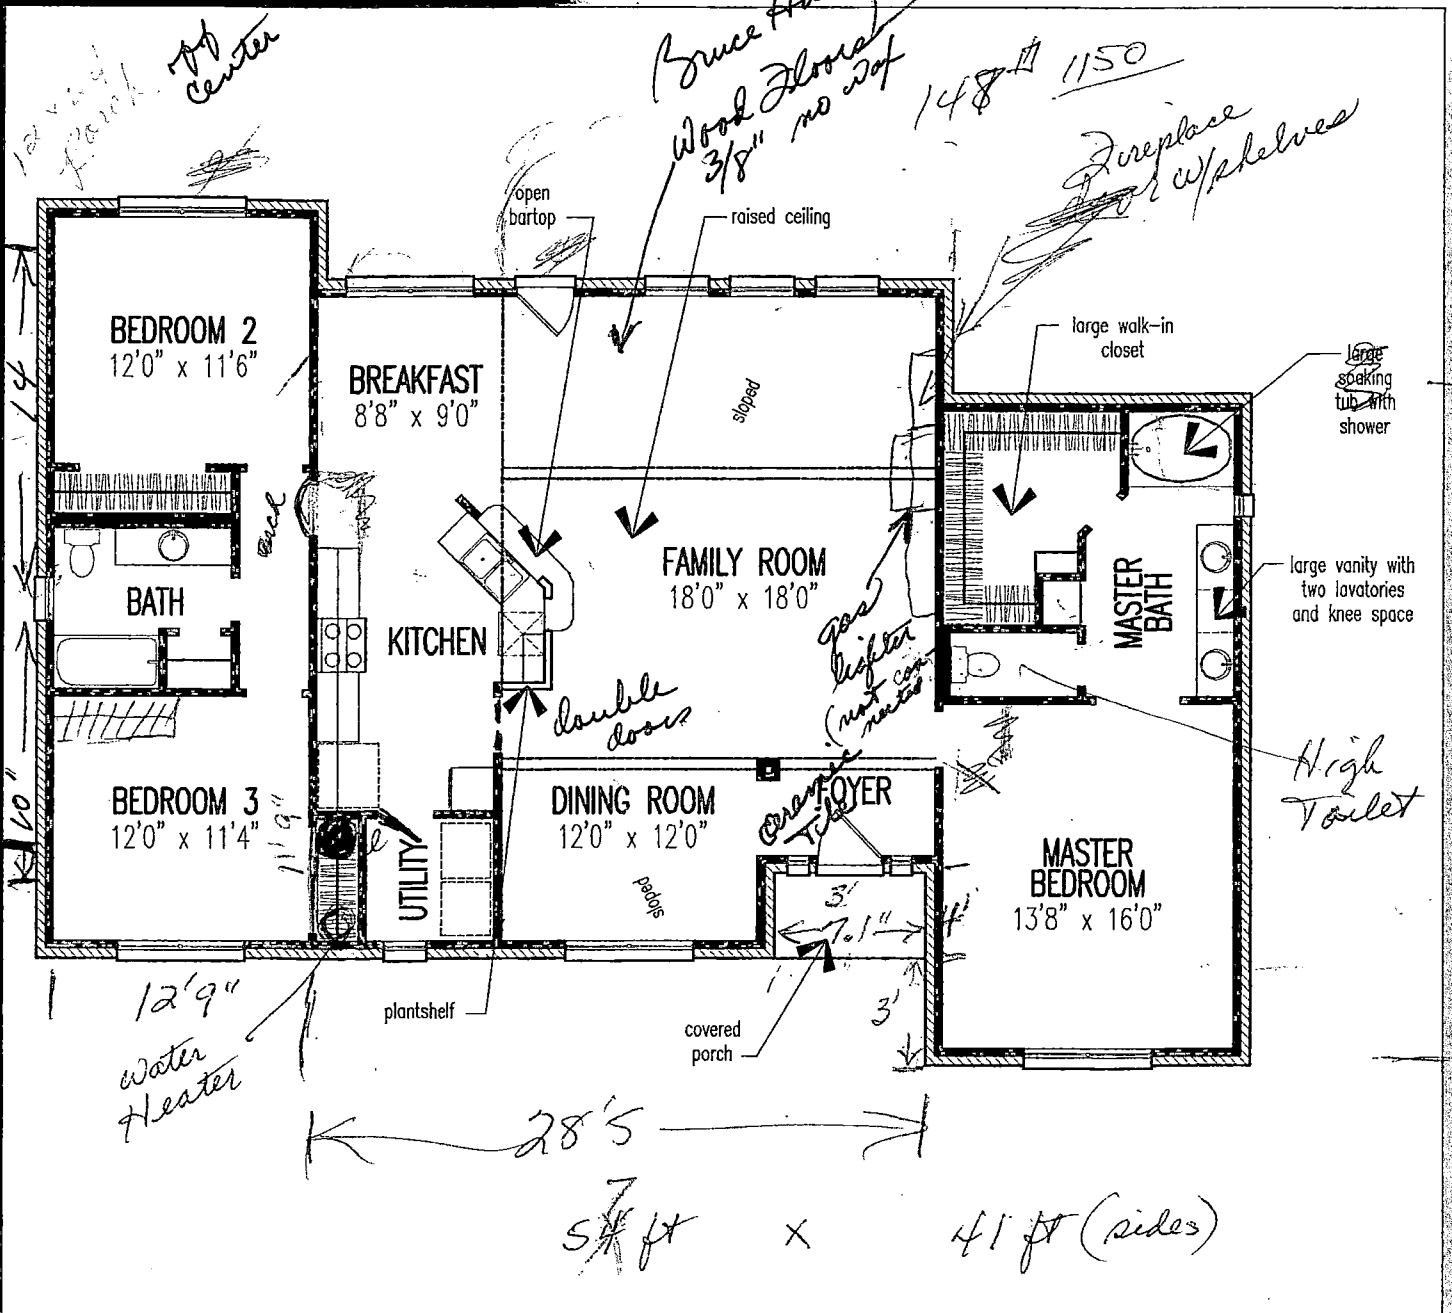

Sherwood

Visit a Model Home Park near you or www.TilsonHome.com

- ▶ Approx. 1,827 sq. ft. of living area.
- ▶ Porch size varies with elevation.

Central Texas		
Boerne 800-929-4663	San Marcos 800-929-2458	Georgetown 888-816-2997
Gulf Coast		
Angleton 800-275-0261	Bryan 800-275-8576	Houston 800-683-5171
Dallas/Ft. Worth MetroPlex		
McKinney 800-291-6812	Weatherford 800-807-8093	

79.4

TILSON

HOME CORPORATION

Built On Your Lot Since 1932