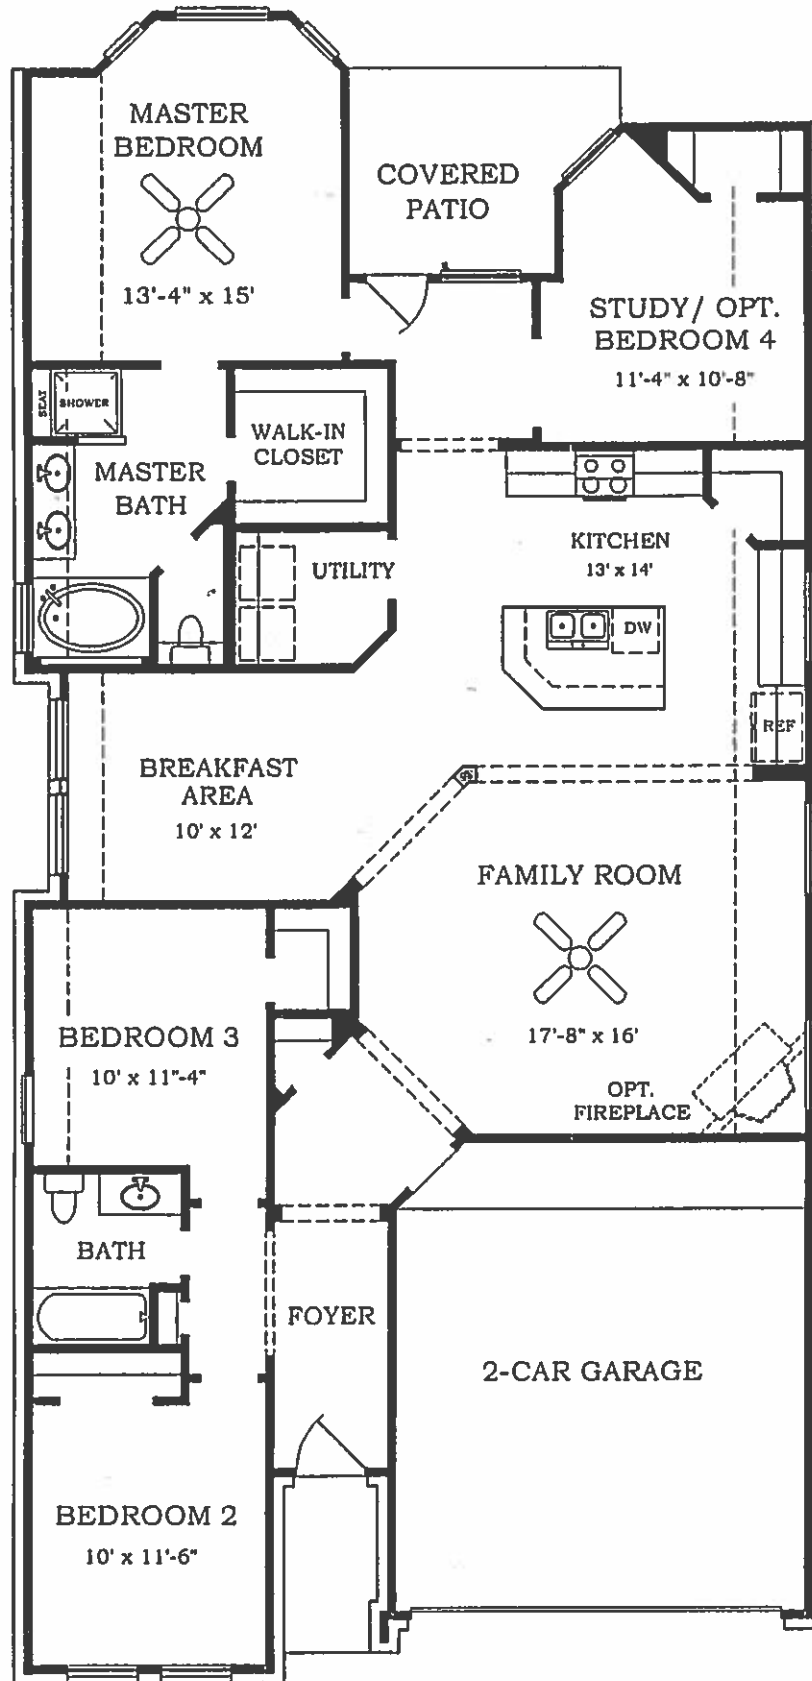

Setting a Higher Standard

Plan 3092 • ANAIS • 1,891 sq. ft.

Handwritten notes: 4/3/15, 4/3/15, and a signature.

Square footage and room dimensions are approximate and may vary per elevation. Window placement, roof line and porches may also vary by elevation. Plans, features, prices and availability are subject to change without notice.