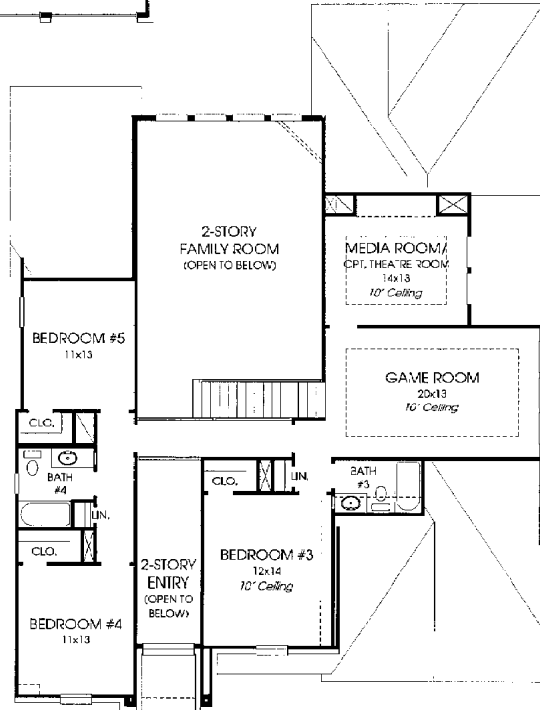

DESIGNS

Design 3546W

*This home contains approximately 3,546 square feet.**

* See Page 3 for Details and Disclaimers.
 © Perry Homes, LLC 2016
 03/07/2016
 (60' CL)

PERRY HOMES