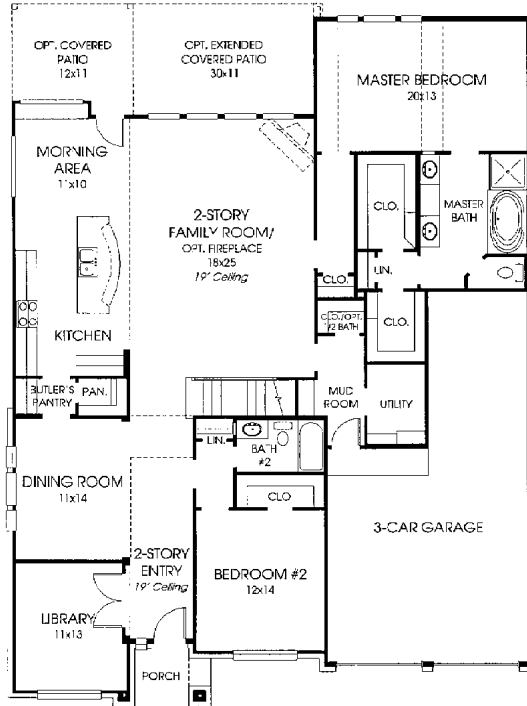

DESIGNS

Design 3546W

*This home contains approximately 3,546 square feet.**

* See Page 3 for Details and Disclaimers.
 © Perry Homes, LLC 2016
 03/07/2016
 (60' CL)

PERRY HOMES