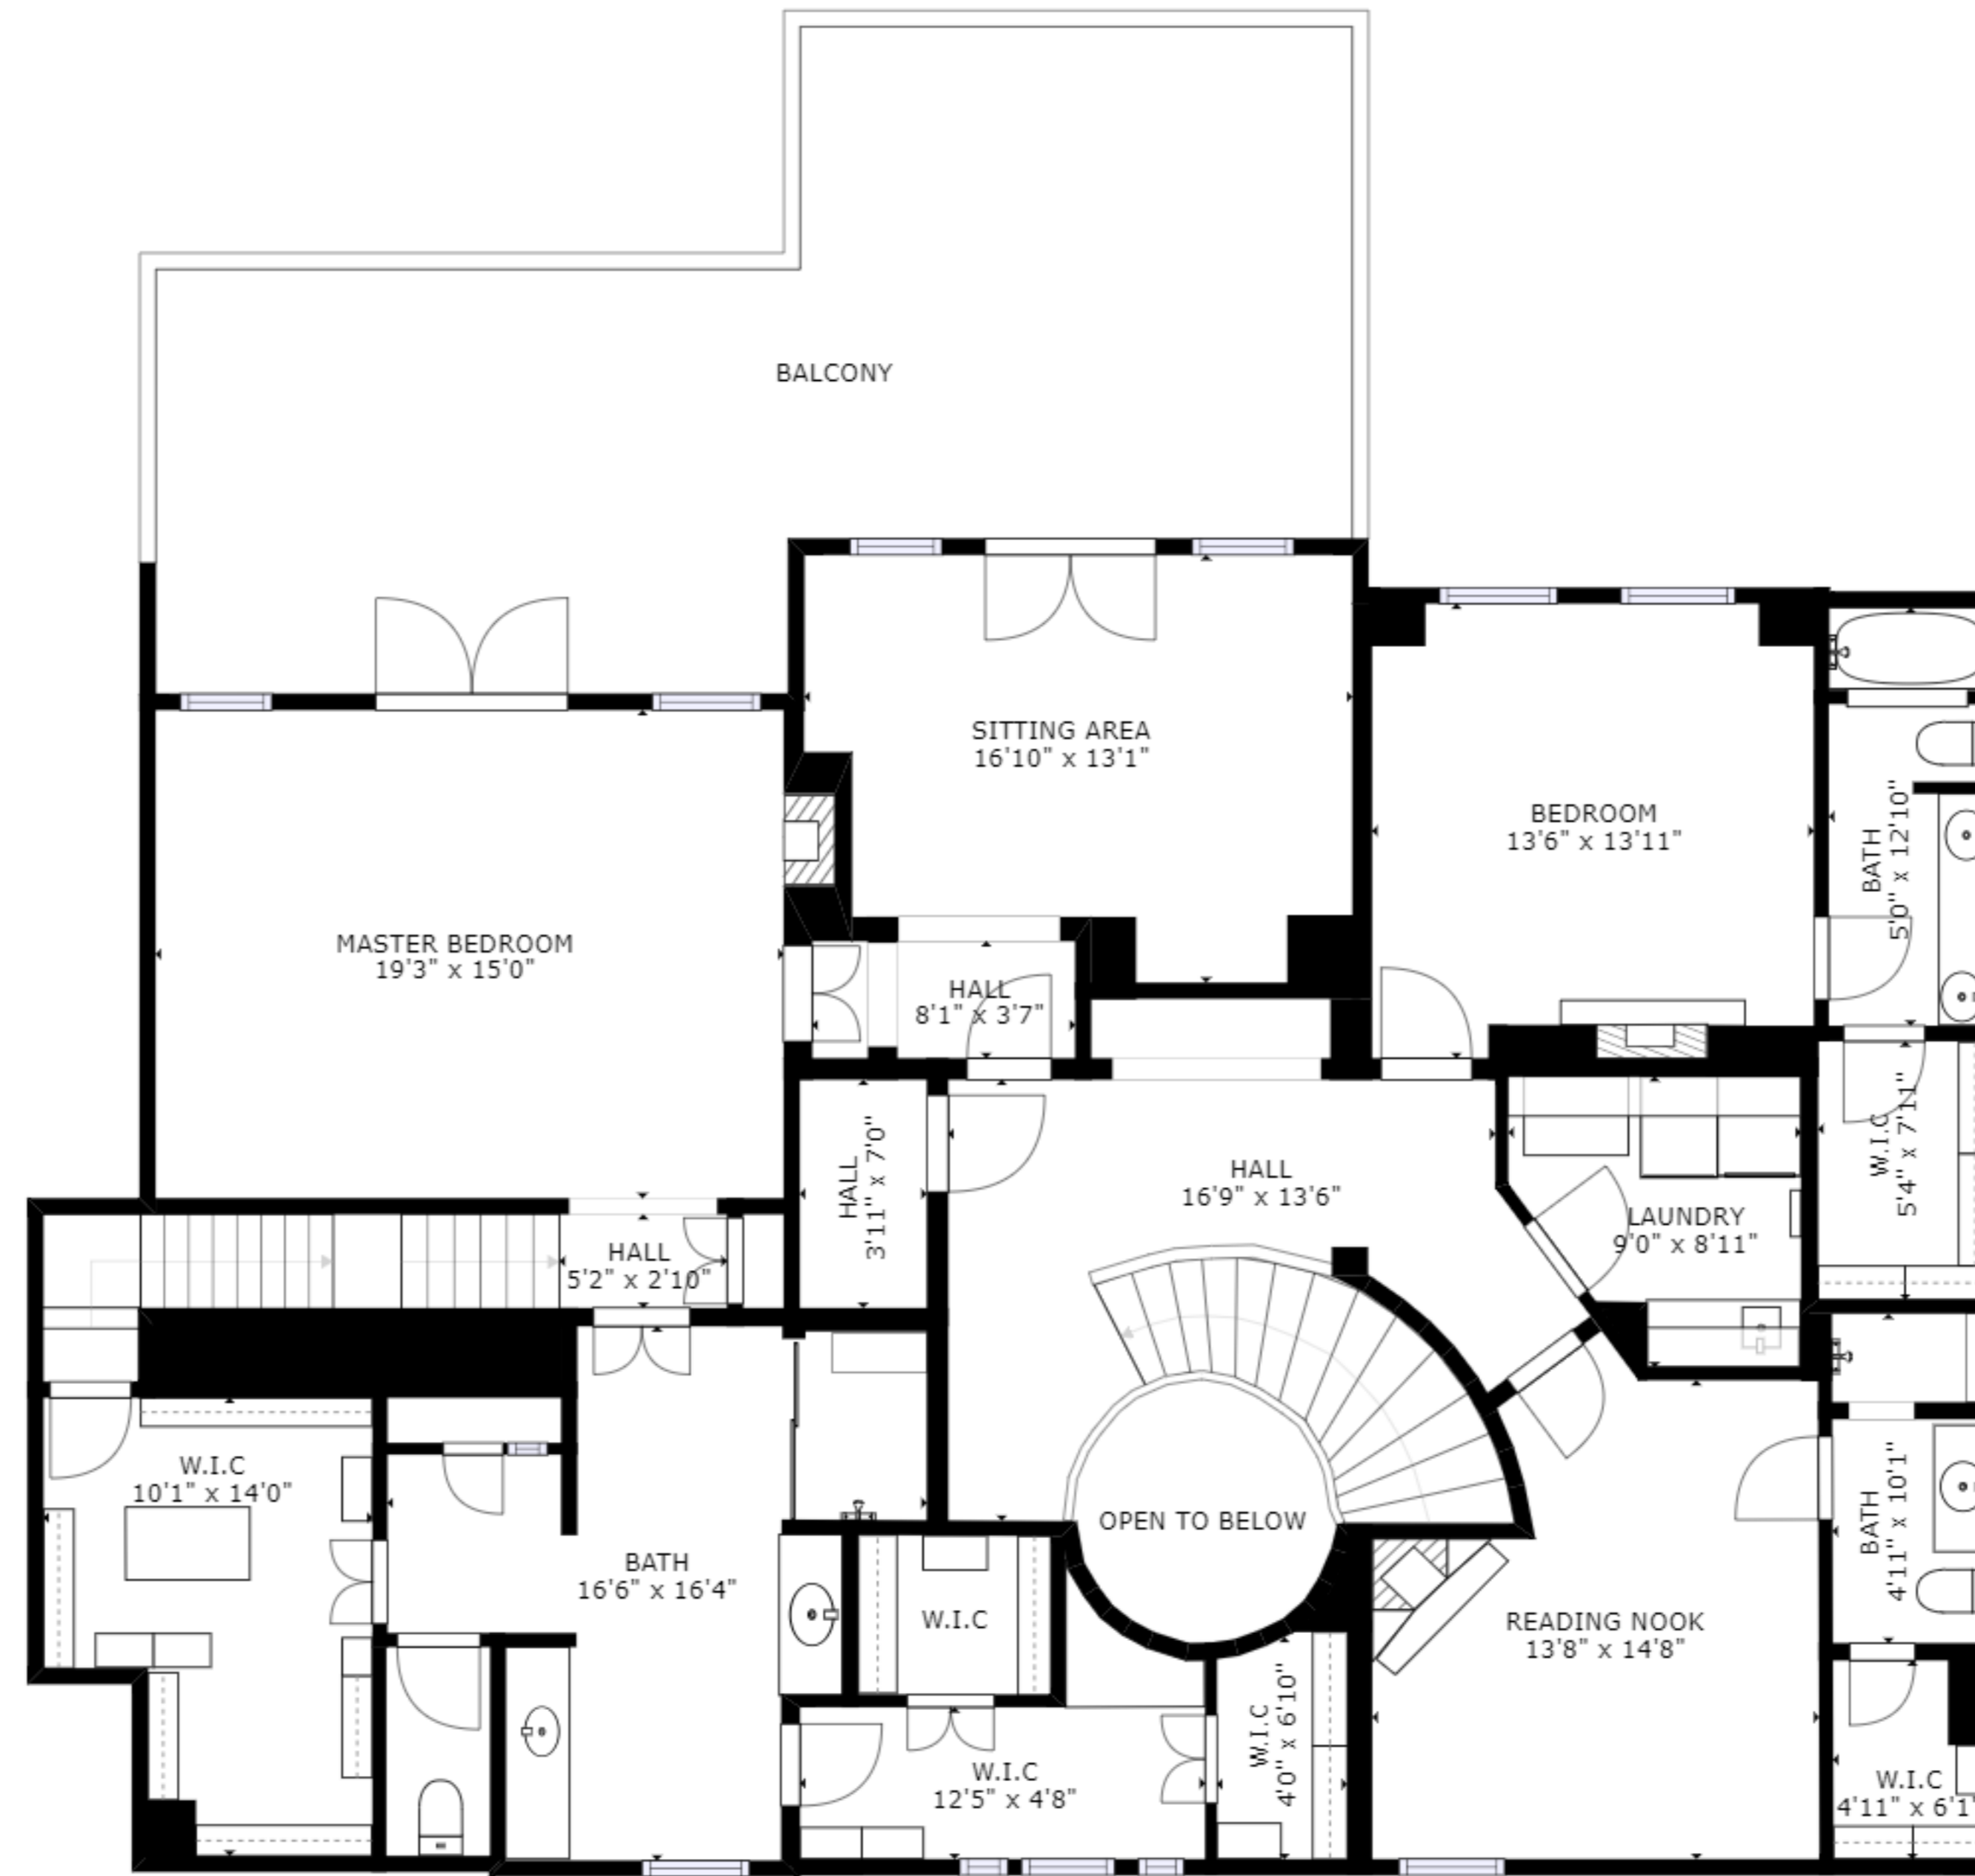

FLOOR 1

FLOOR 2

FLOOR 3

GROSS INTERNAL AREA  
 FLOOR 1: 2637 sq ft, FLOOR 2: 2123 sq ft  
 FLOOR 3: 609 sq ft  
 TOTAL: 5370 sq ft

SIZES AND DIMENSIONS ARE APPROXIMATE, ACTUAL MAY VARY.