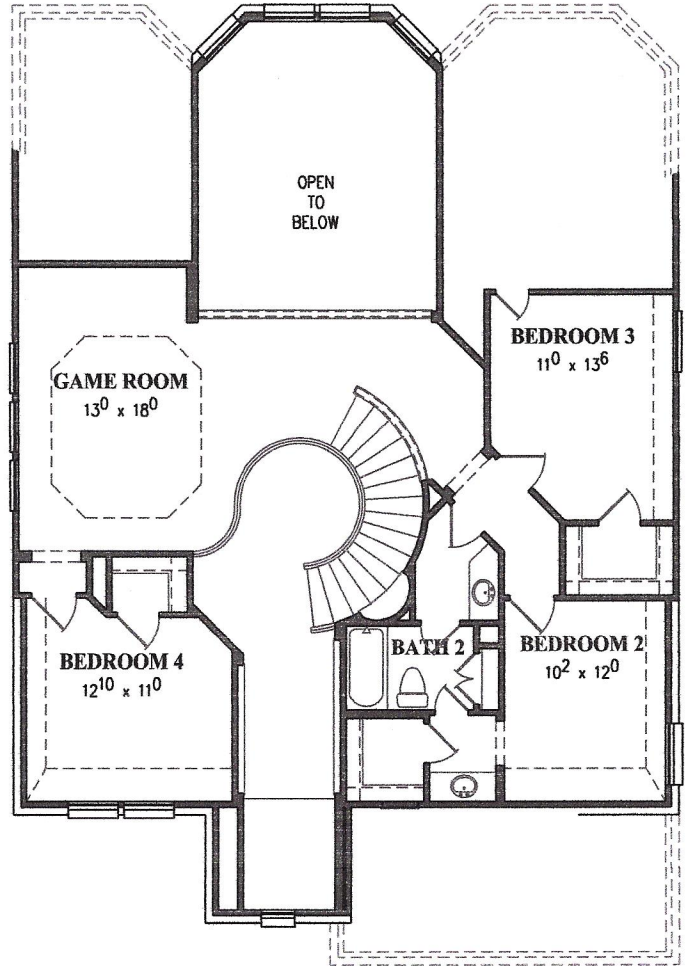

WESTIN
H O M E S

CHELSEA

ESTATE COLLECTION

2725 Sqft

FIRST FLOOR

SECOND FLOOR

Optional Media Room