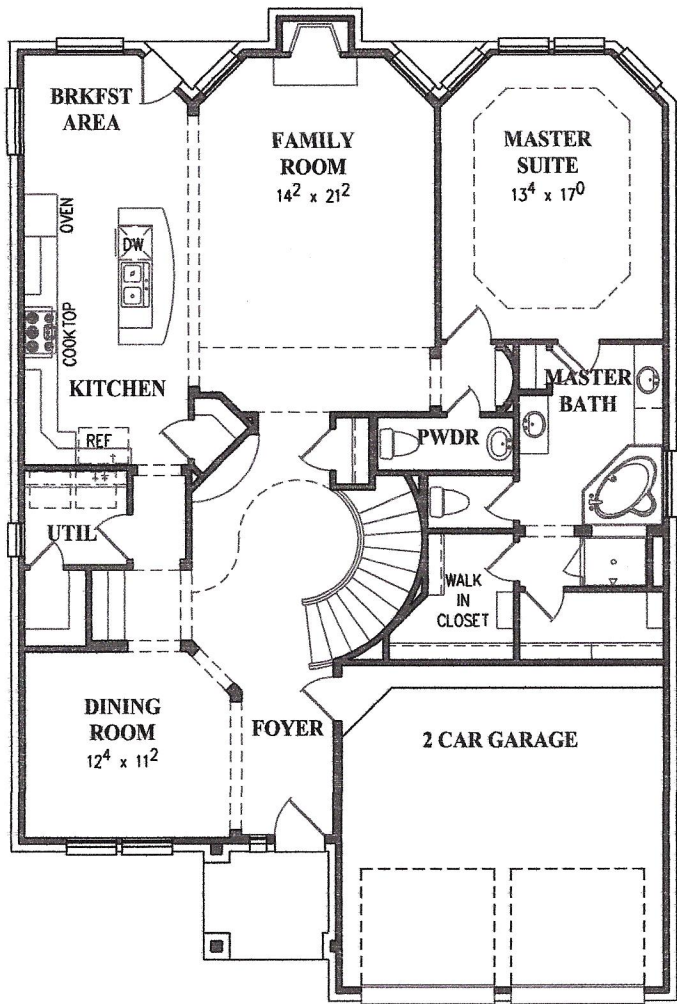

WESTIN
H O M E S

CHELSEA

ESTATE COLLECTION

2725 Sqft

FIRST FLOOR

SECOND FLOOR

Optional Media Room