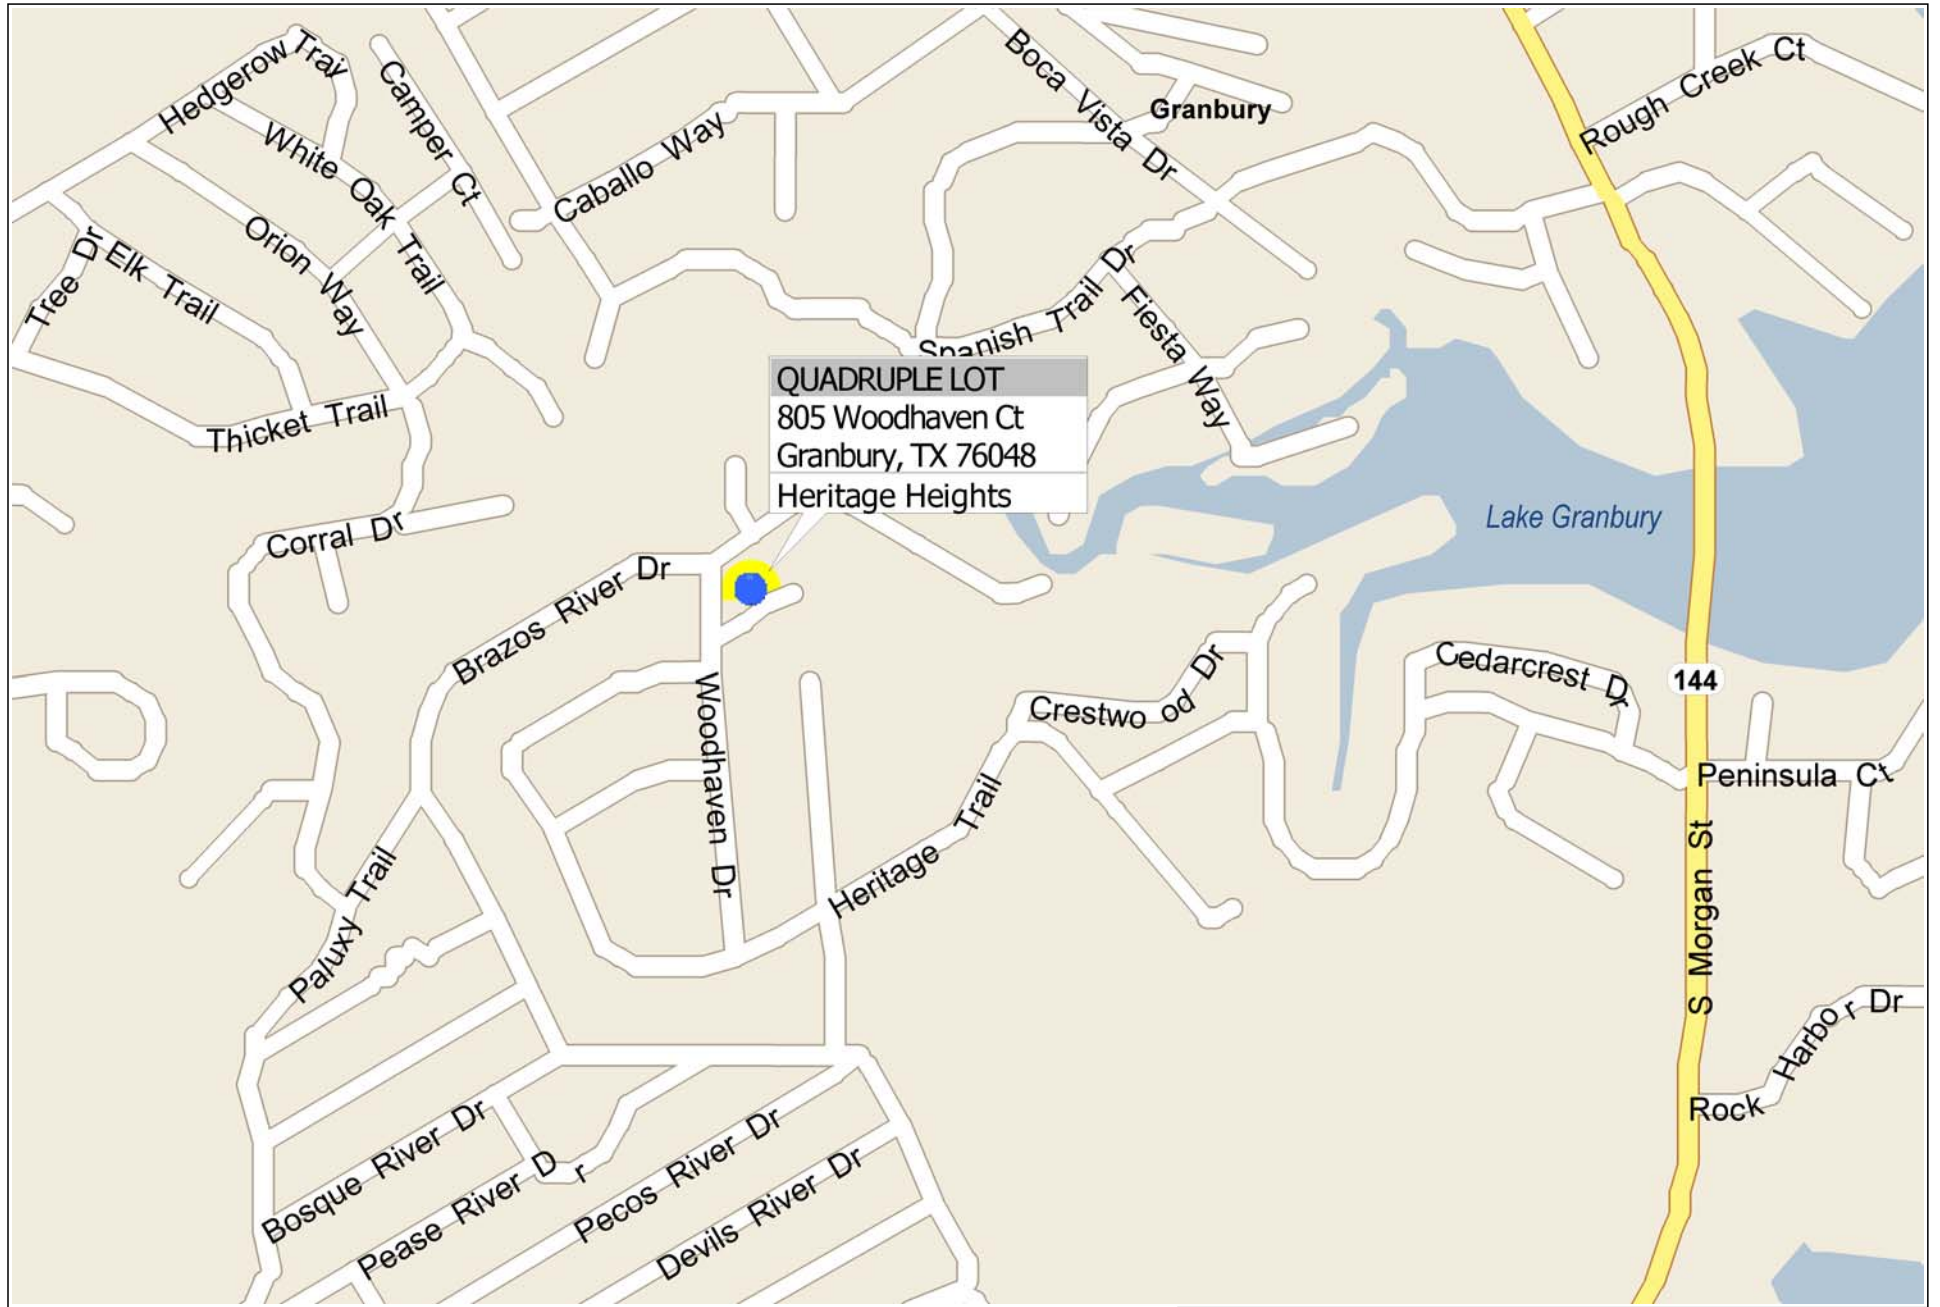

**** QUADRUPLE LOT ** 805 Woodhaven Ct, Granbury TX**

0 yds 200 400 600 800