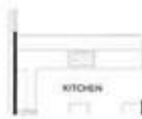

FIRST FLOOR PLAN

SECOND FLOOR PLAN

OPTIONAL 42" HIGH BAR

OPTIONAL BUTLER'S PANTRY

OPTIONAL BUILT-IN KITCHEN