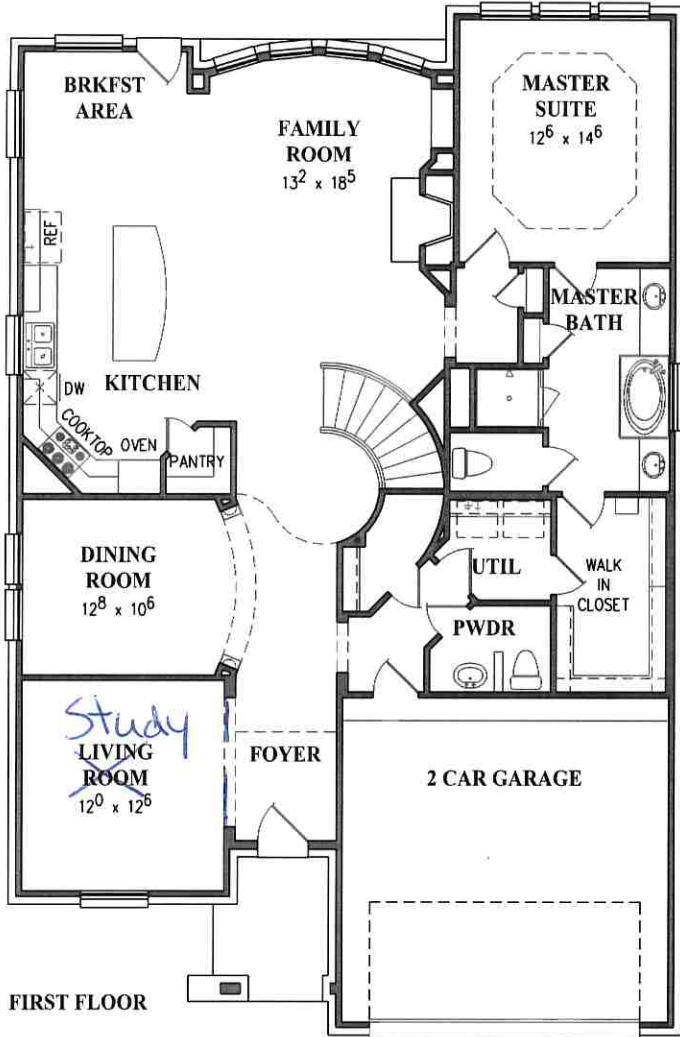

WESTIN HOMES

BAILEY

ESTATE COLLECTION

2882 Sqft

ELEVATION 'C'

ELEVATION 'E'