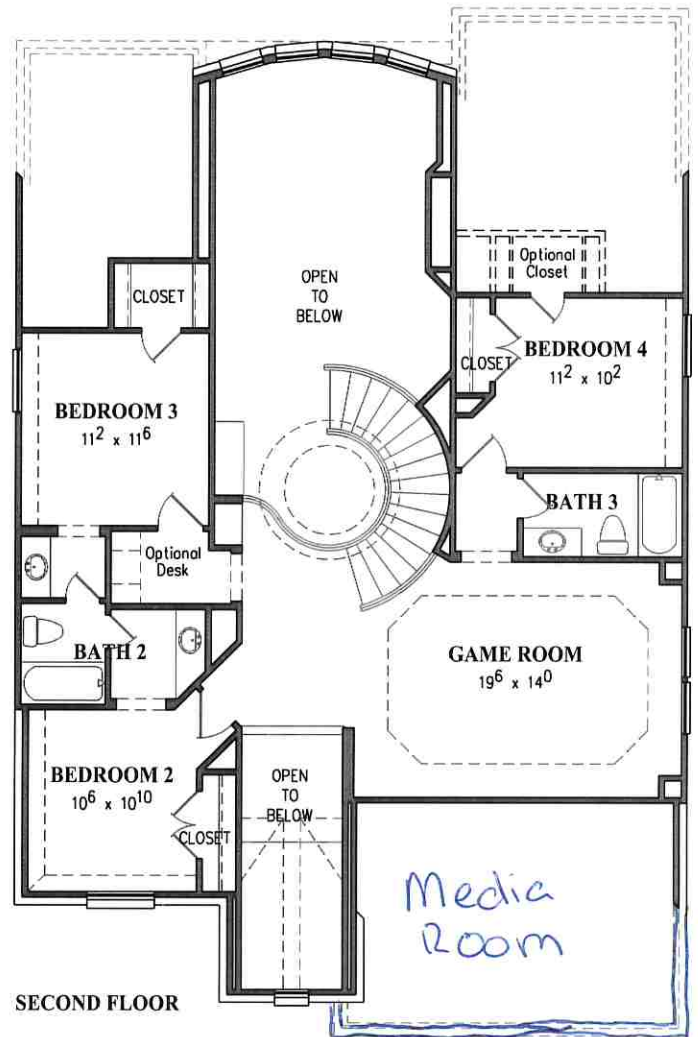

WESTIN HOMES

BAILEY

ESTATE COLLECTION

2882 Sqft

ELEVATION 'C'

ELEVATION 'E'