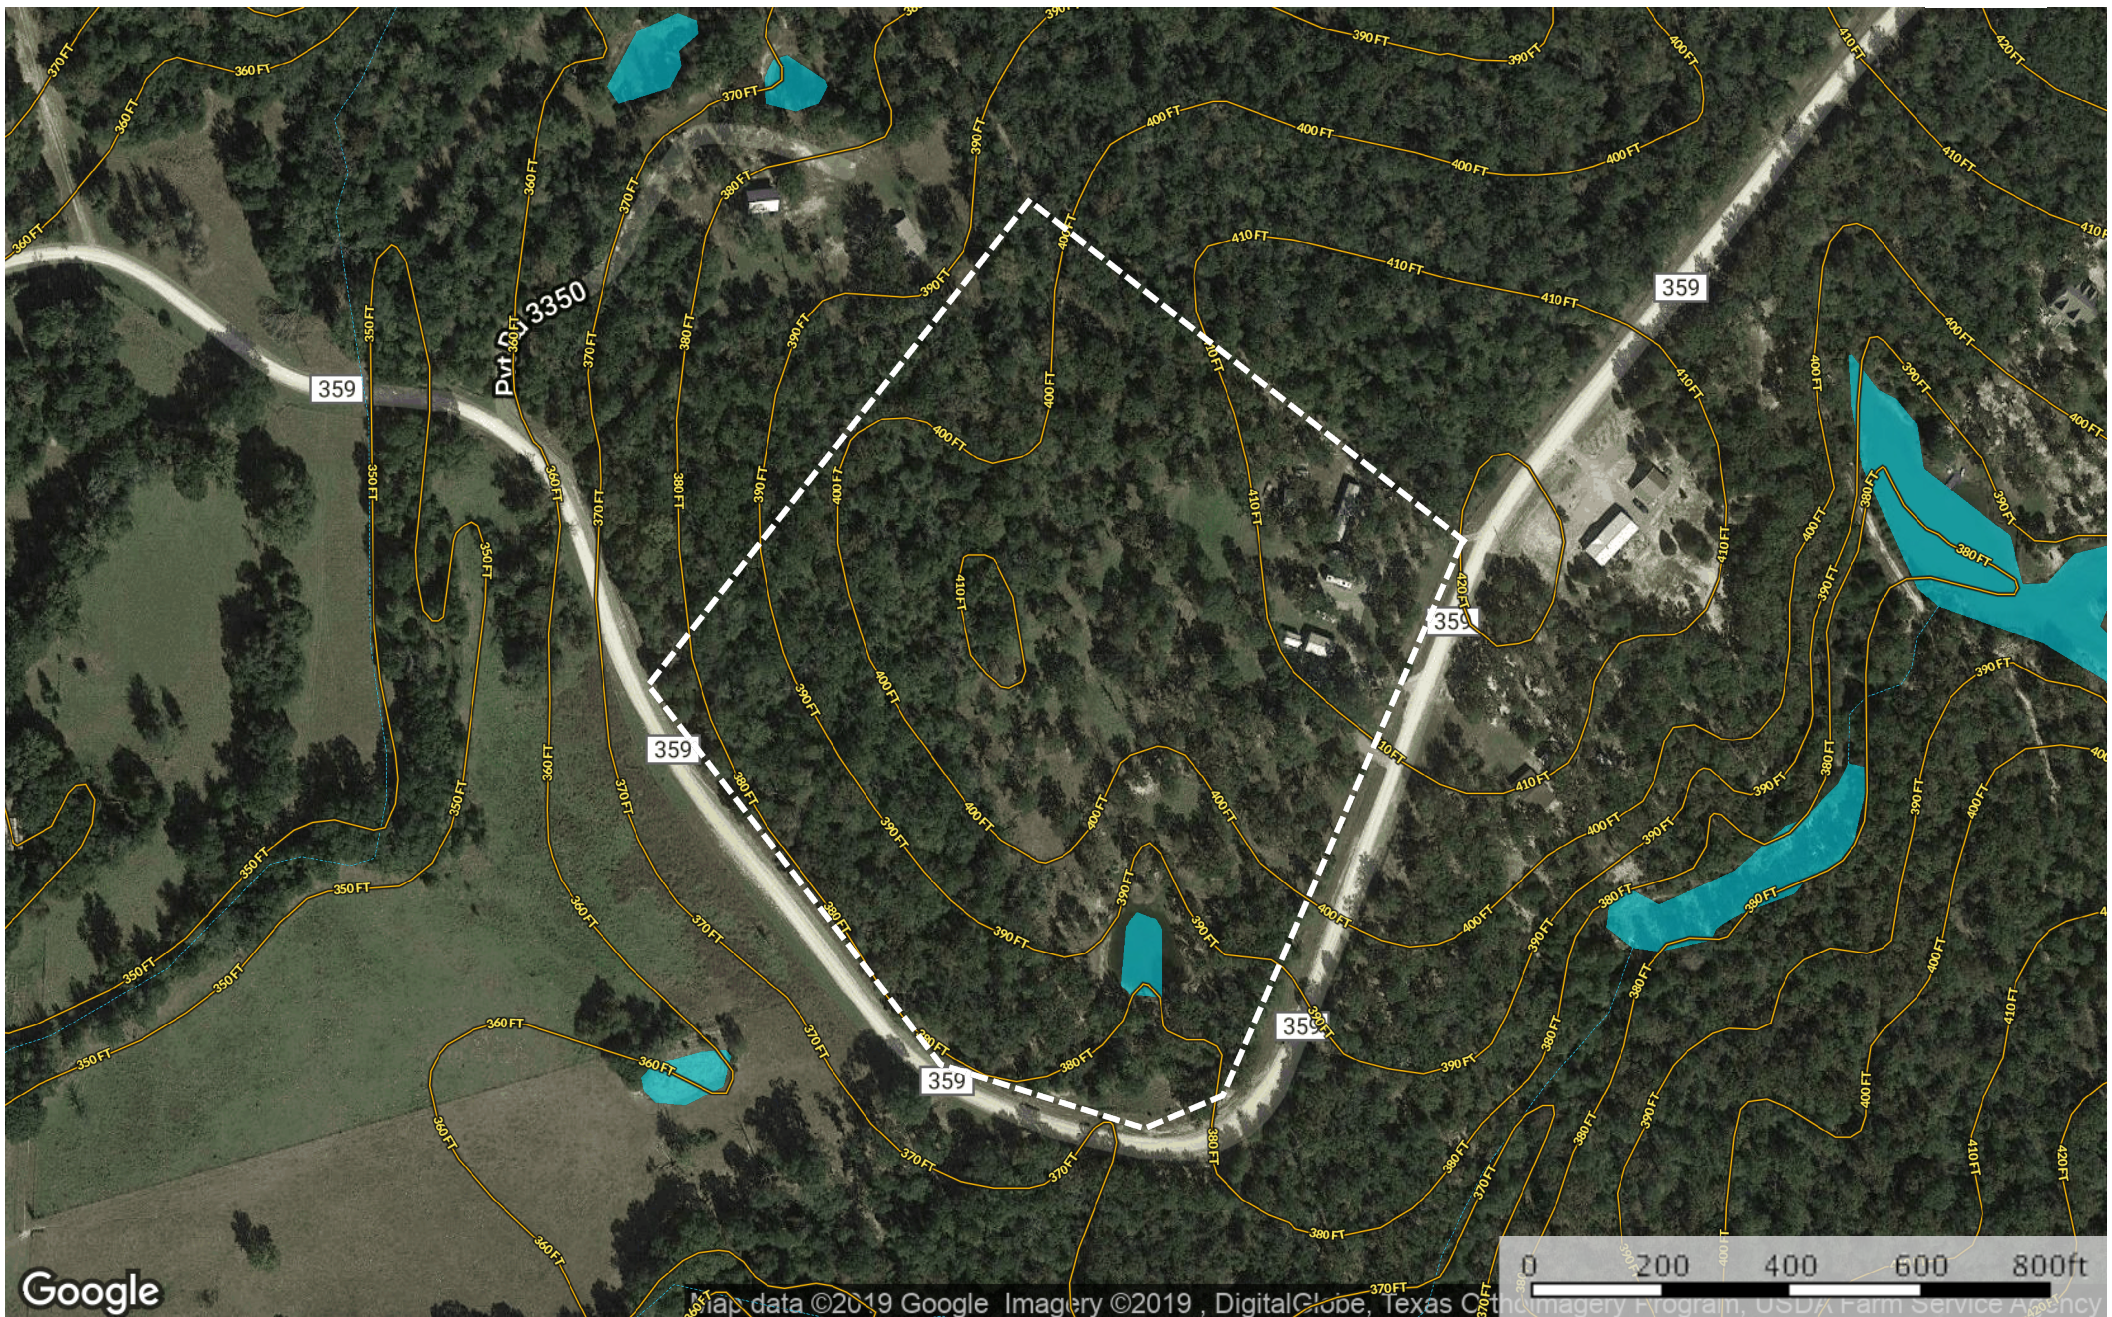

Wallwin 17 Map 2

Texas, 17 AC +/-

Google

Map data ©2019 Google Imagery ©2019, DigitalGlobe, Texas Center for Geospatial Information, USDA Farm Service Agency

- Fence
- Stream, Intermittent
- River/Creek
- Water Body