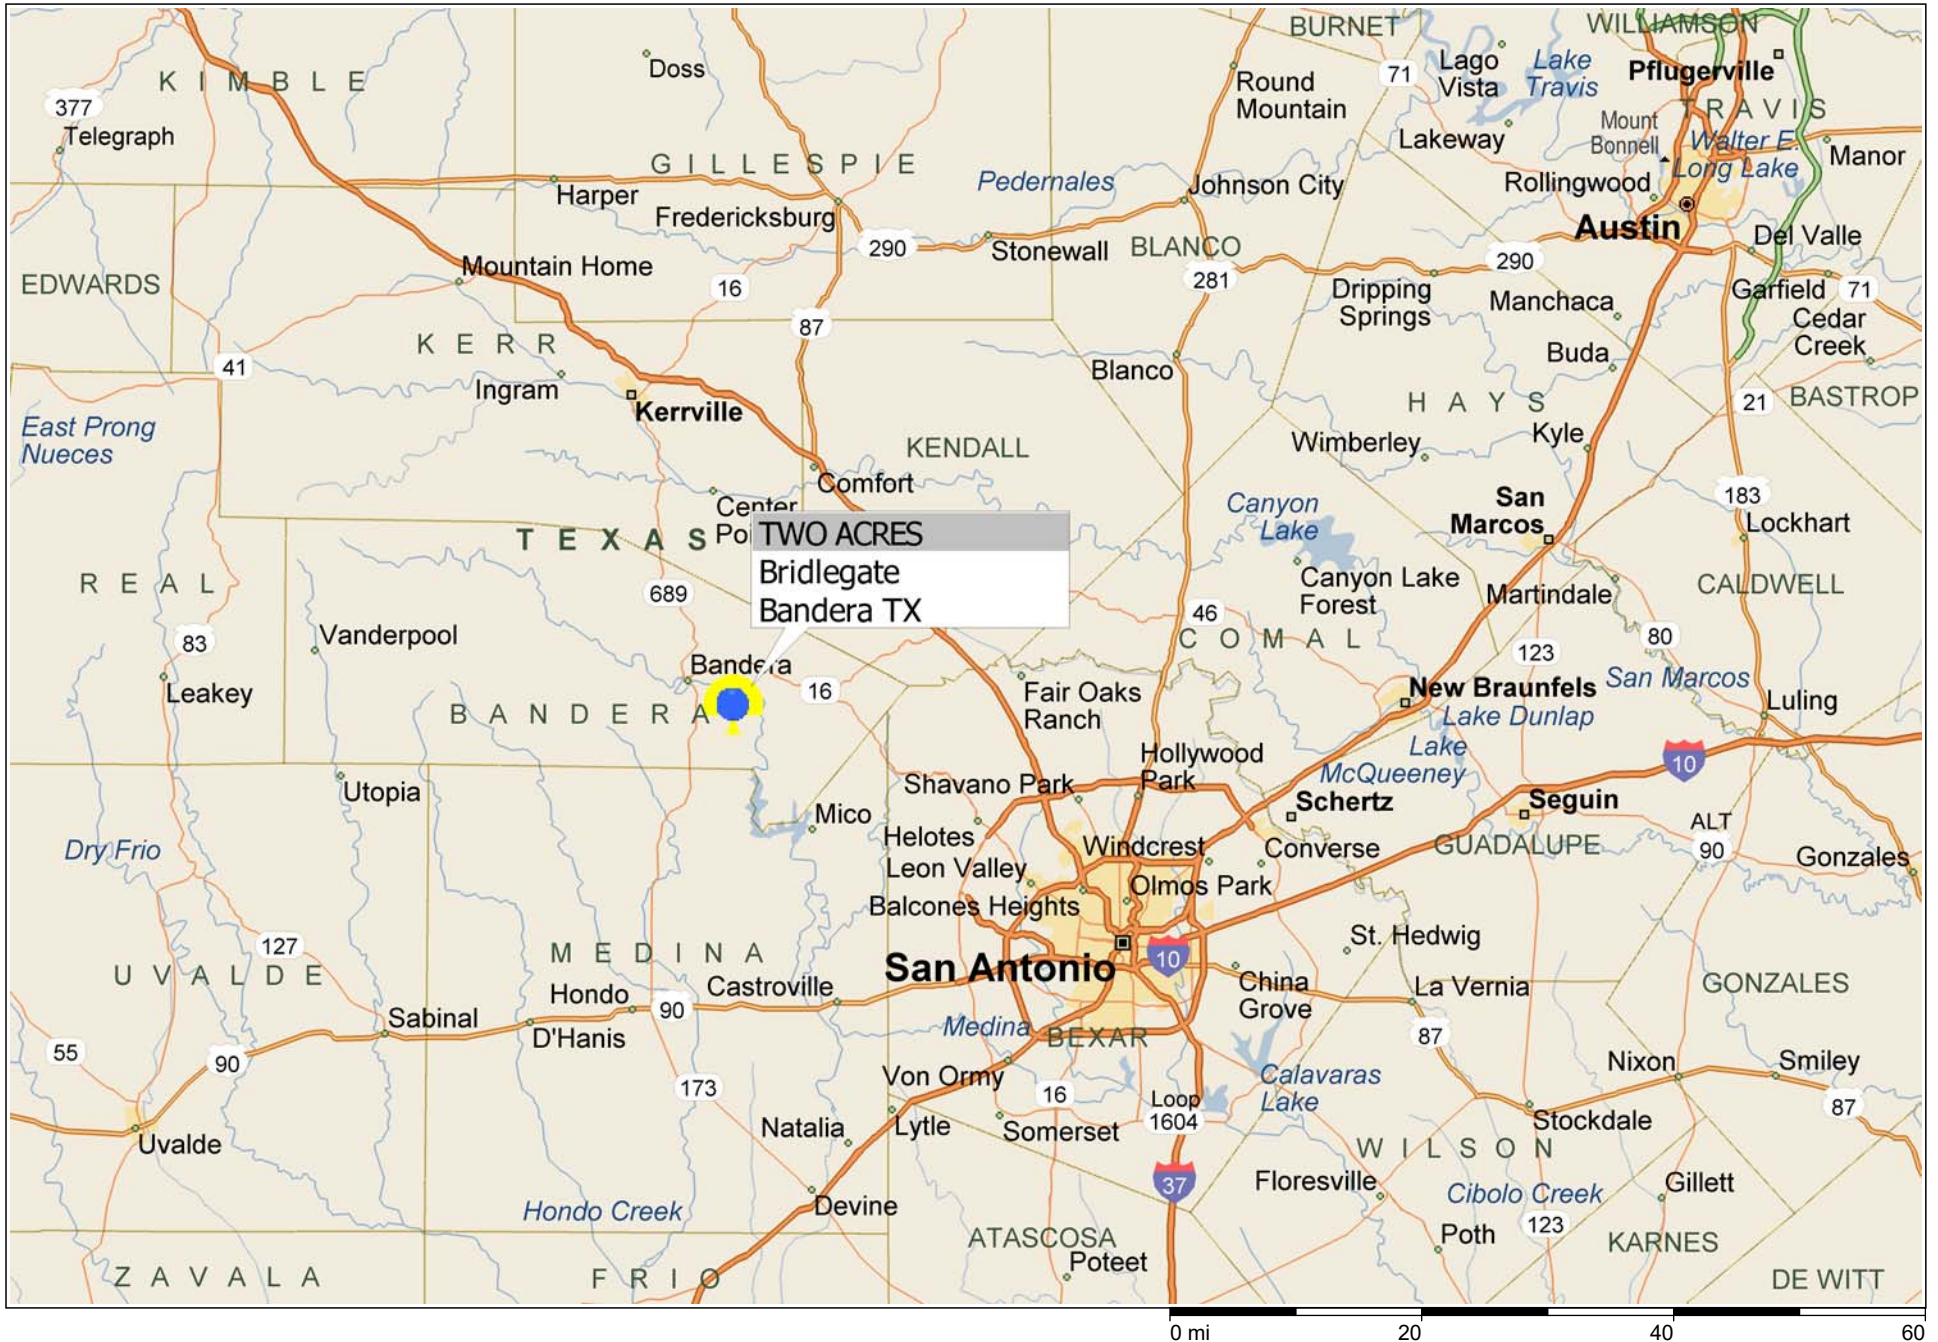

**\*\* TWO ACRES \*\* Bridlegate ~ Bandera TX**

LARIAT TRACE

1240 FT

1260 FT

LITTLE SORREL WAY

1260 FT

LARIAT TRACE

HORSESHOE FALLS

1220 FT

1240 FT

1240 FT

1260 FT

1280 FT

LARIAT TRACE

1280 FT

PALOMINO SPRINGS

Little Sorrel Way

Lariat Trace

Lariat Trace

Lariat Trace

Lariat Trace

Horseshoe Falls

Horseshoe Falls

Horseshoe Falls

Horseshoe Falls

Lariat Trace

Horseshoe Falls  
Horseshoe Falls

Lariat Trace

Horseshoe Falls

Horseshoe Falls

Horseshoe Falls

1260 FT