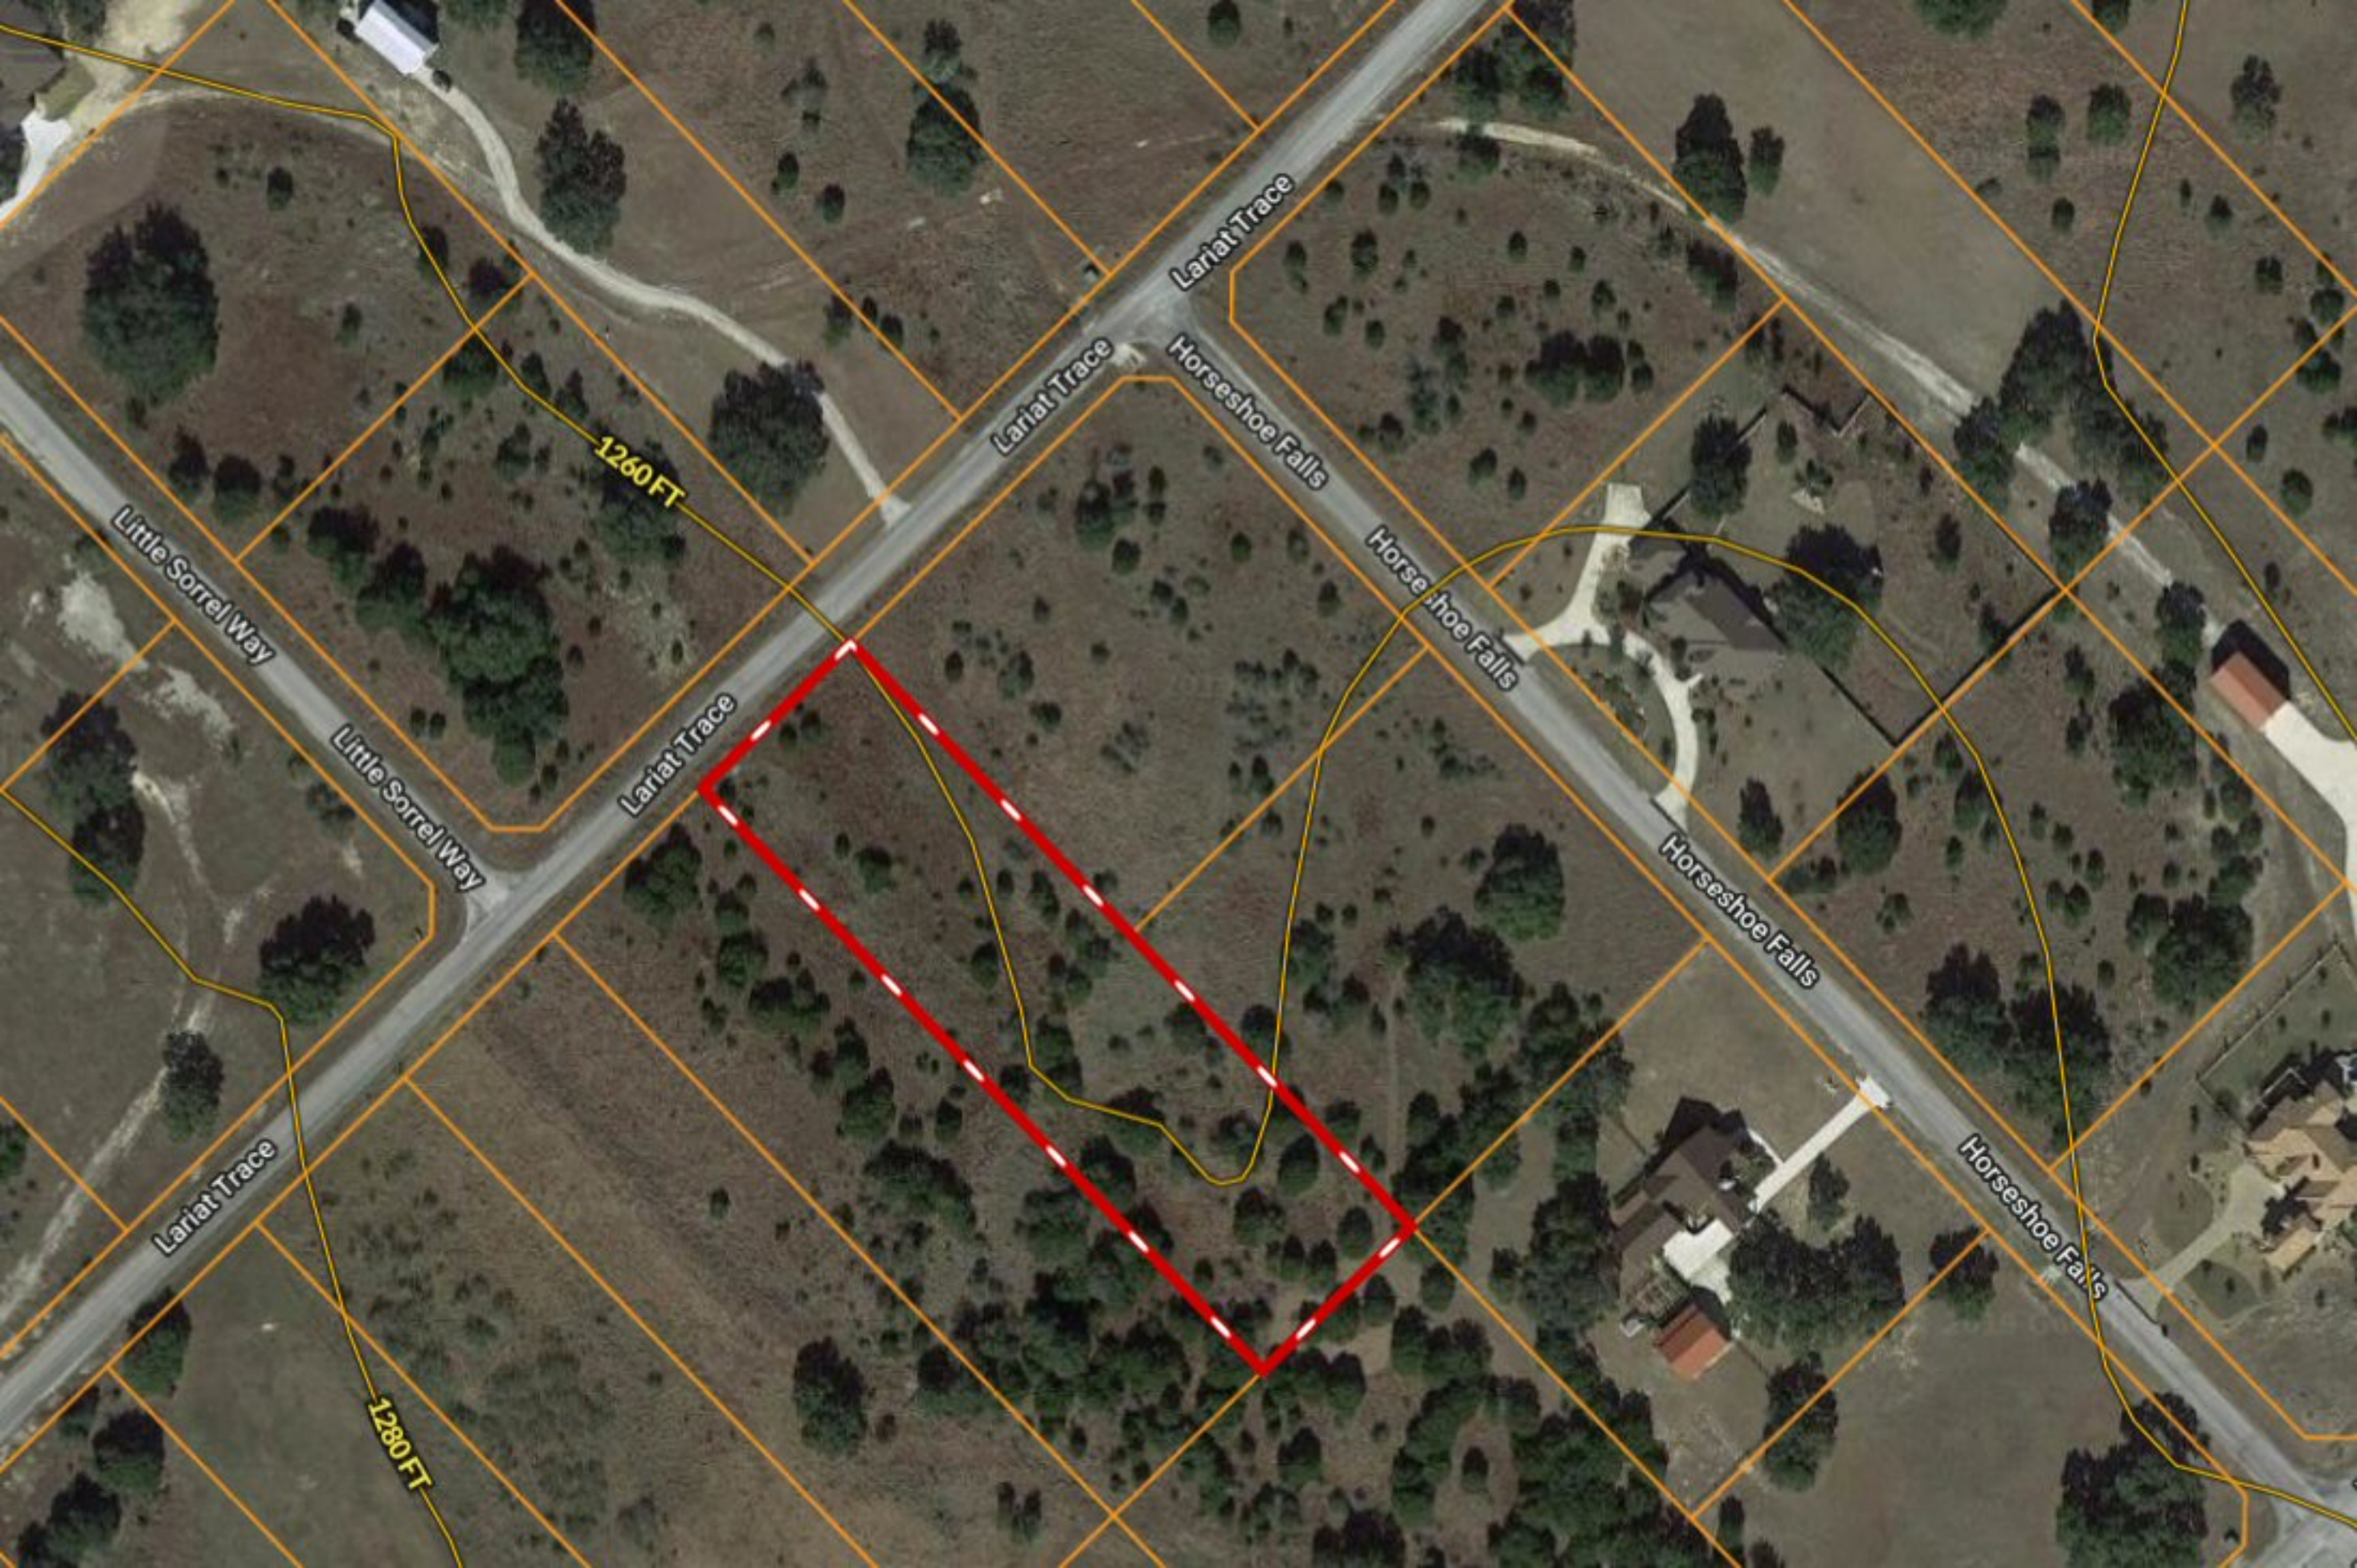

**** TWO ACRES ** Bridlegate ~ Bandera TX**

Copyright © and (P) 1988–2010 Microsoft Corporation and/or its suppliers. All rights reserved. <http://www.microsoft.com/mappoint/>
Certain mapping and direction data © 2010 NAVTEQ. All rights reserved. The Data for areas of Canada includes information taken with permission from Canadian authorities, including: © Her Majesty the Queen in Right of Canada, © Queen's Printer for Ontario. NAVTEQ and NAVTEQ ON BOARD are trademarks of NAVTEQ. © 2010 Tele Atlas North America, Inc. All rights reserved. Tele Atlas and Tele Atlas North America are trademarks of Tele Atlas, Inc. © 2010 by Applied Geographic Systems. All rights reserved.

Little Sorrel Way

Little Sorrel Way

Lariat Trace

1260 FT

Lariat Trace

Lariat Trace

Lariat Trace

Horseshoe Falls

Horseshoe Falls

Horseshoe Falls

Horseshoe Falls

1280 FT

Lariat Trace

Little Sorrel Way

Lariat Trace

Horseshoe Falls

Horseshoe Falls

Horseshoe Falls

Horseshoe Falls

1260 FT