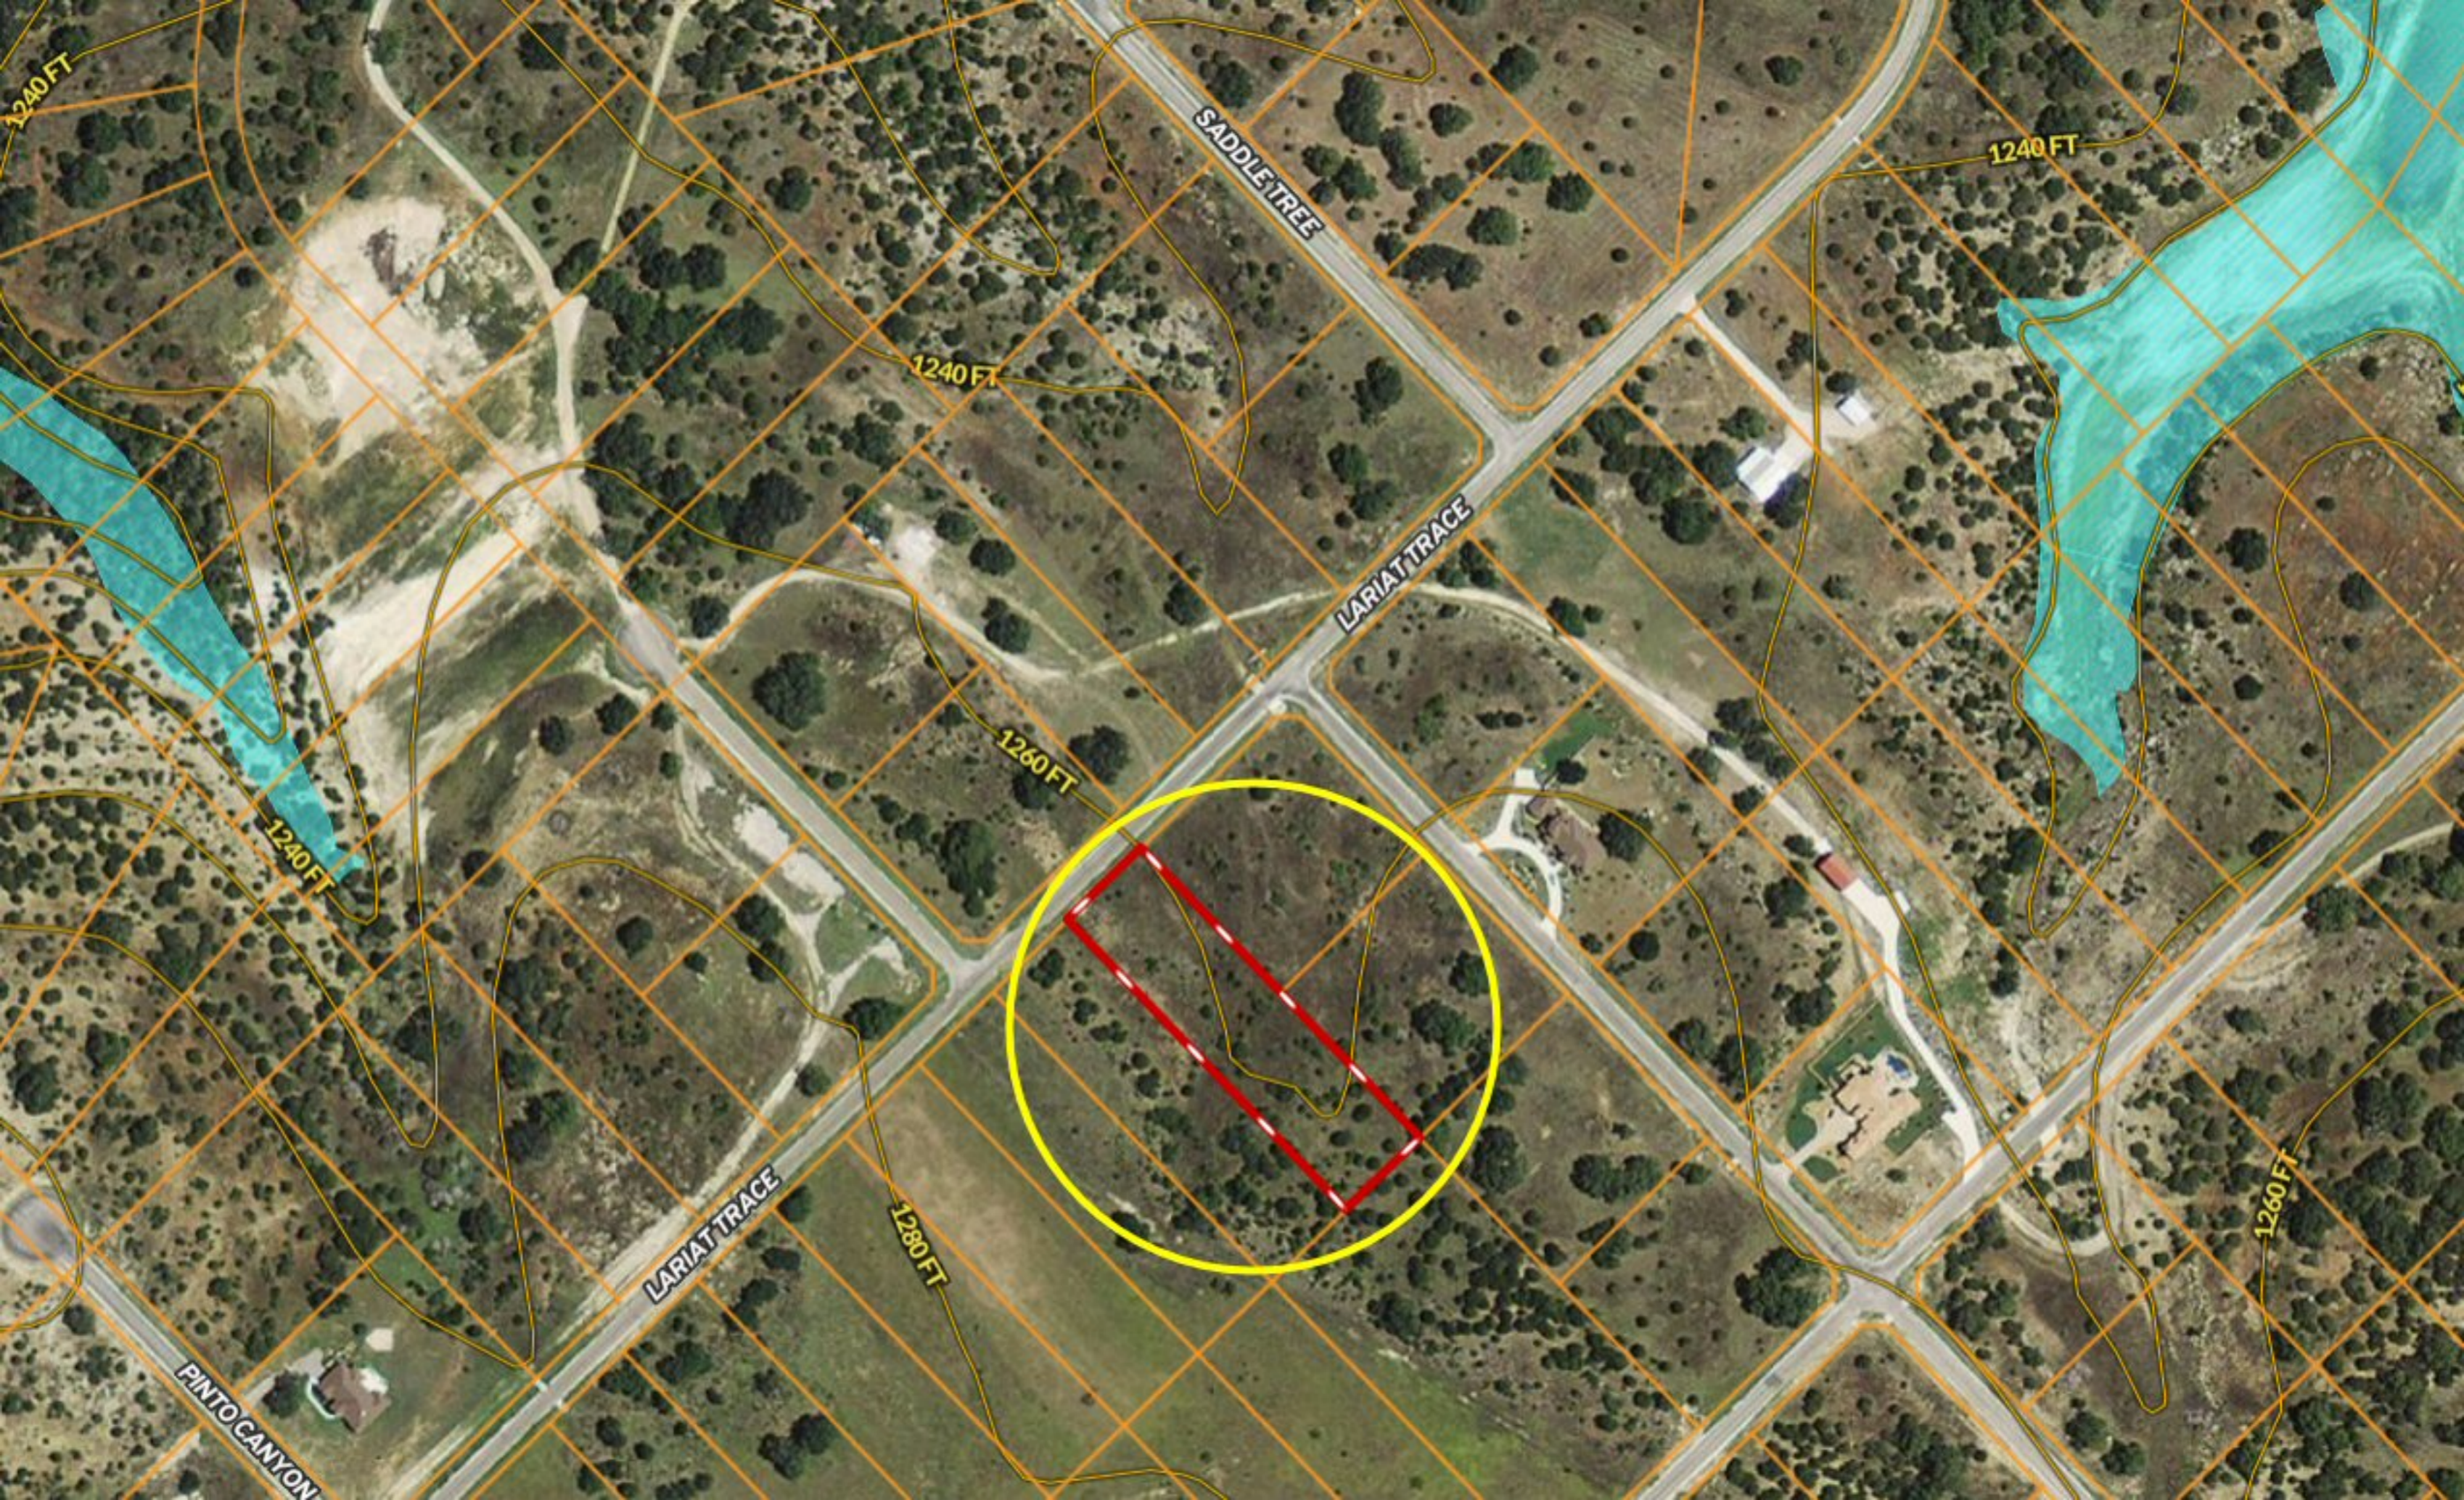

**** TWO ACRES ** Bridlegate ~ Bandera TX**

Copyright © and (P) 1988–2010 Microsoft Corporation and/or its suppliers. All rights reserved. <http://www.microsoft.com/mappoint/>
Certain mapping and direction data © 2010 NAVTEQ. All rights reserved. The Data for areas of Canada includes information taken with permission from Canadian authorities, including: © Her Majesty the Queen in Right of Canada, © Queen's Printer for Ontario. NAVTEQ and NAVTEQ ON BOARD are trademarks of NAVTEQ. © 2010 Tele Atlas North America, Inc. All rights reserved. Tele Atlas and Tele Atlas North America are trademarks of Tele Atlas, Inc. © 2010 by Applied Geographic Systems. All rights reserved.

Little Sorrel Way

Little Sorrel Way

Lariat Trace

1260 FT

Lariat Trace

Lariat Trace

Lariat Trace

Horseshoe Falls

Horseshoe Falls

Horseshoe Falls

Horseshoe Falls

1280 FT

Lariat Trace

Little Sorrel Way

Lariat Trace

Horseshoe Falls

Horseshoe Falls

Horseshoe Falls

Horseshoe Falls

1260 FT