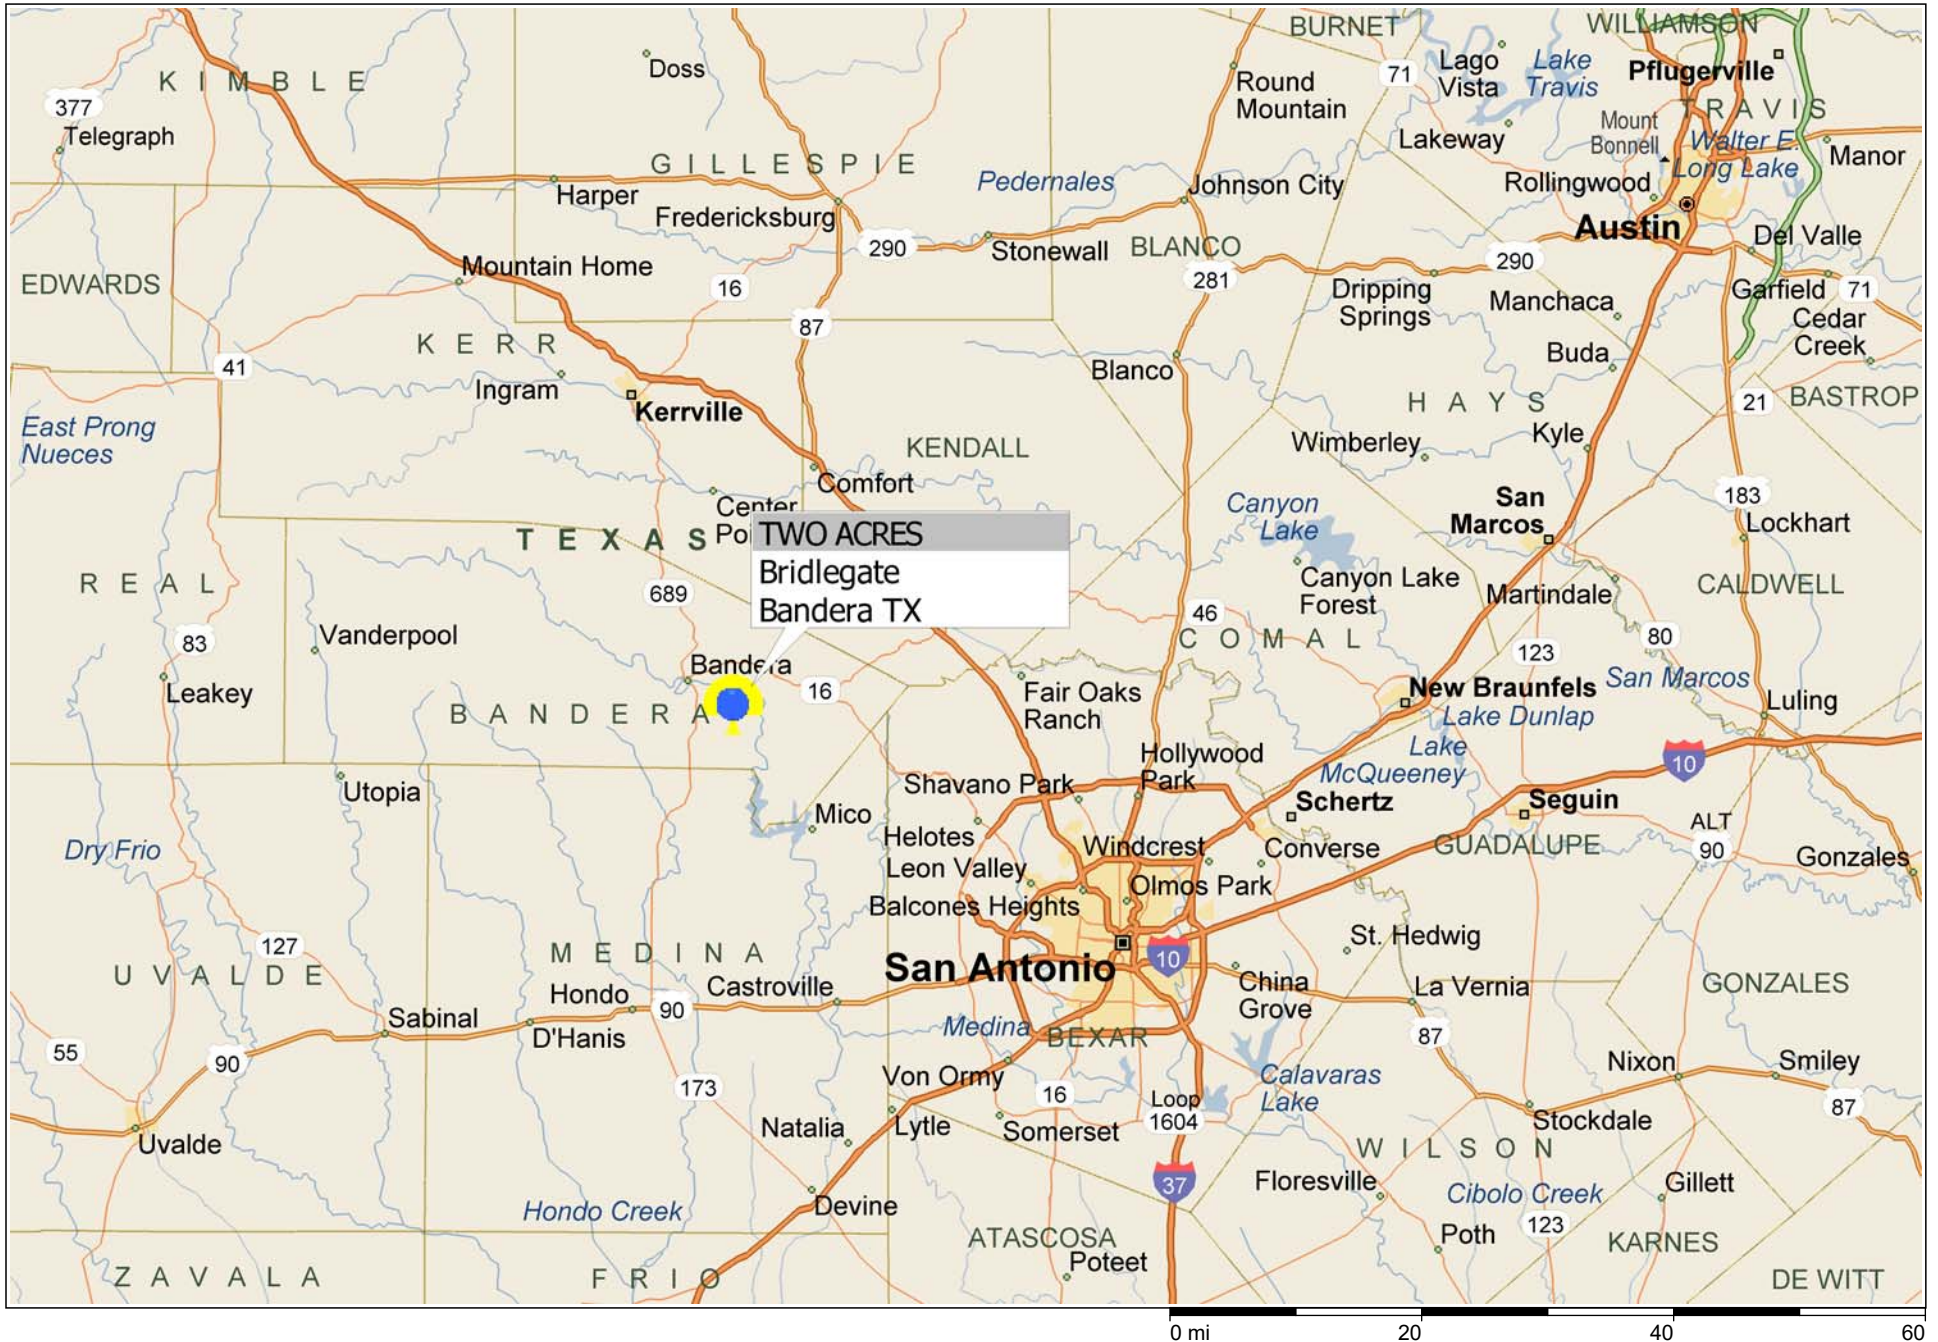

**** TWO ACRES ** Bridlegate ~ Bandera TX**

Copyright © and (P) 1988–2010 Microsoft Corporation and/or its suppliers. All rights reserved. <http://www.microsoft.com/mappoint/>
Certain mapping and direction data © 2010 NAVTEQ. All rights reserved. The Data for areas of Canada includes information taken with permission from Canadian authorities, including: © Her Majesty the Queen in Right of Canada, © Queen's Printer for Ontario. NAVTEQ and NAVTEQ ON BOARD are trademarks of NAVTEQ. © 2010 Tele Atlas North America, Inc. All rights reserved. Tele Atlas and Tele Atlas North America are trademarks of Tele Atlas, Inc. © 2010 by Applied Geographic Systems. All rights reserved.

Little Sorrel Way

Little Sorrel Way

Lariat Trace

1260 FT

Lariat Trace

Lariat Trace

Lariat Trace

Horseshoe Falls

Horseshoe Falls

Horseshoe Falls

Horseshoe Falls

1280 FT

Lariat Trace

Little Sorrel Way

Lariat Trace

Horseshoe Falls

Horseshoe Falls

Horseshoe Falls

Horseshoe Falls

1260 FT