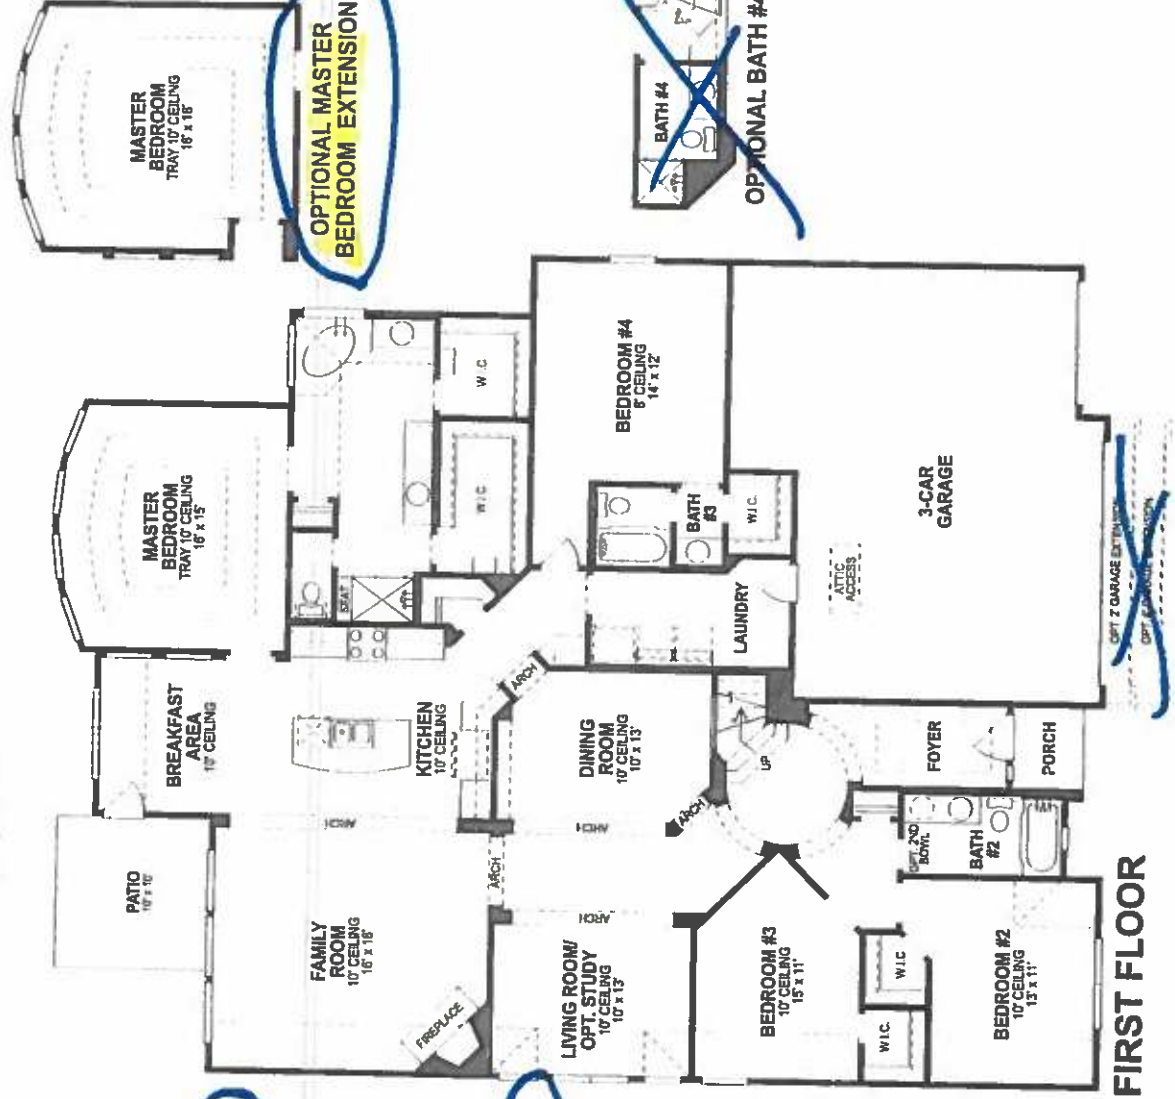

COVERED PATIO
17' x 10'

OPTIONAL COVERED PATIO

Standard

KITCHEN
10' x 10'

OPTIONAL GOURMET KITCHEN

OPTIONAL STUDY

FIRST FLOOR

Because we are constantly improving our product, we reserve the right to revise, change, and/or substitute product features, dimensions, specifications, architecture, details and design. This brochure is for illustration purposes only and is not part of a legal contract. Prices are subject to change without notice. Room dimensions are approximate and calculated from finished surfaces.