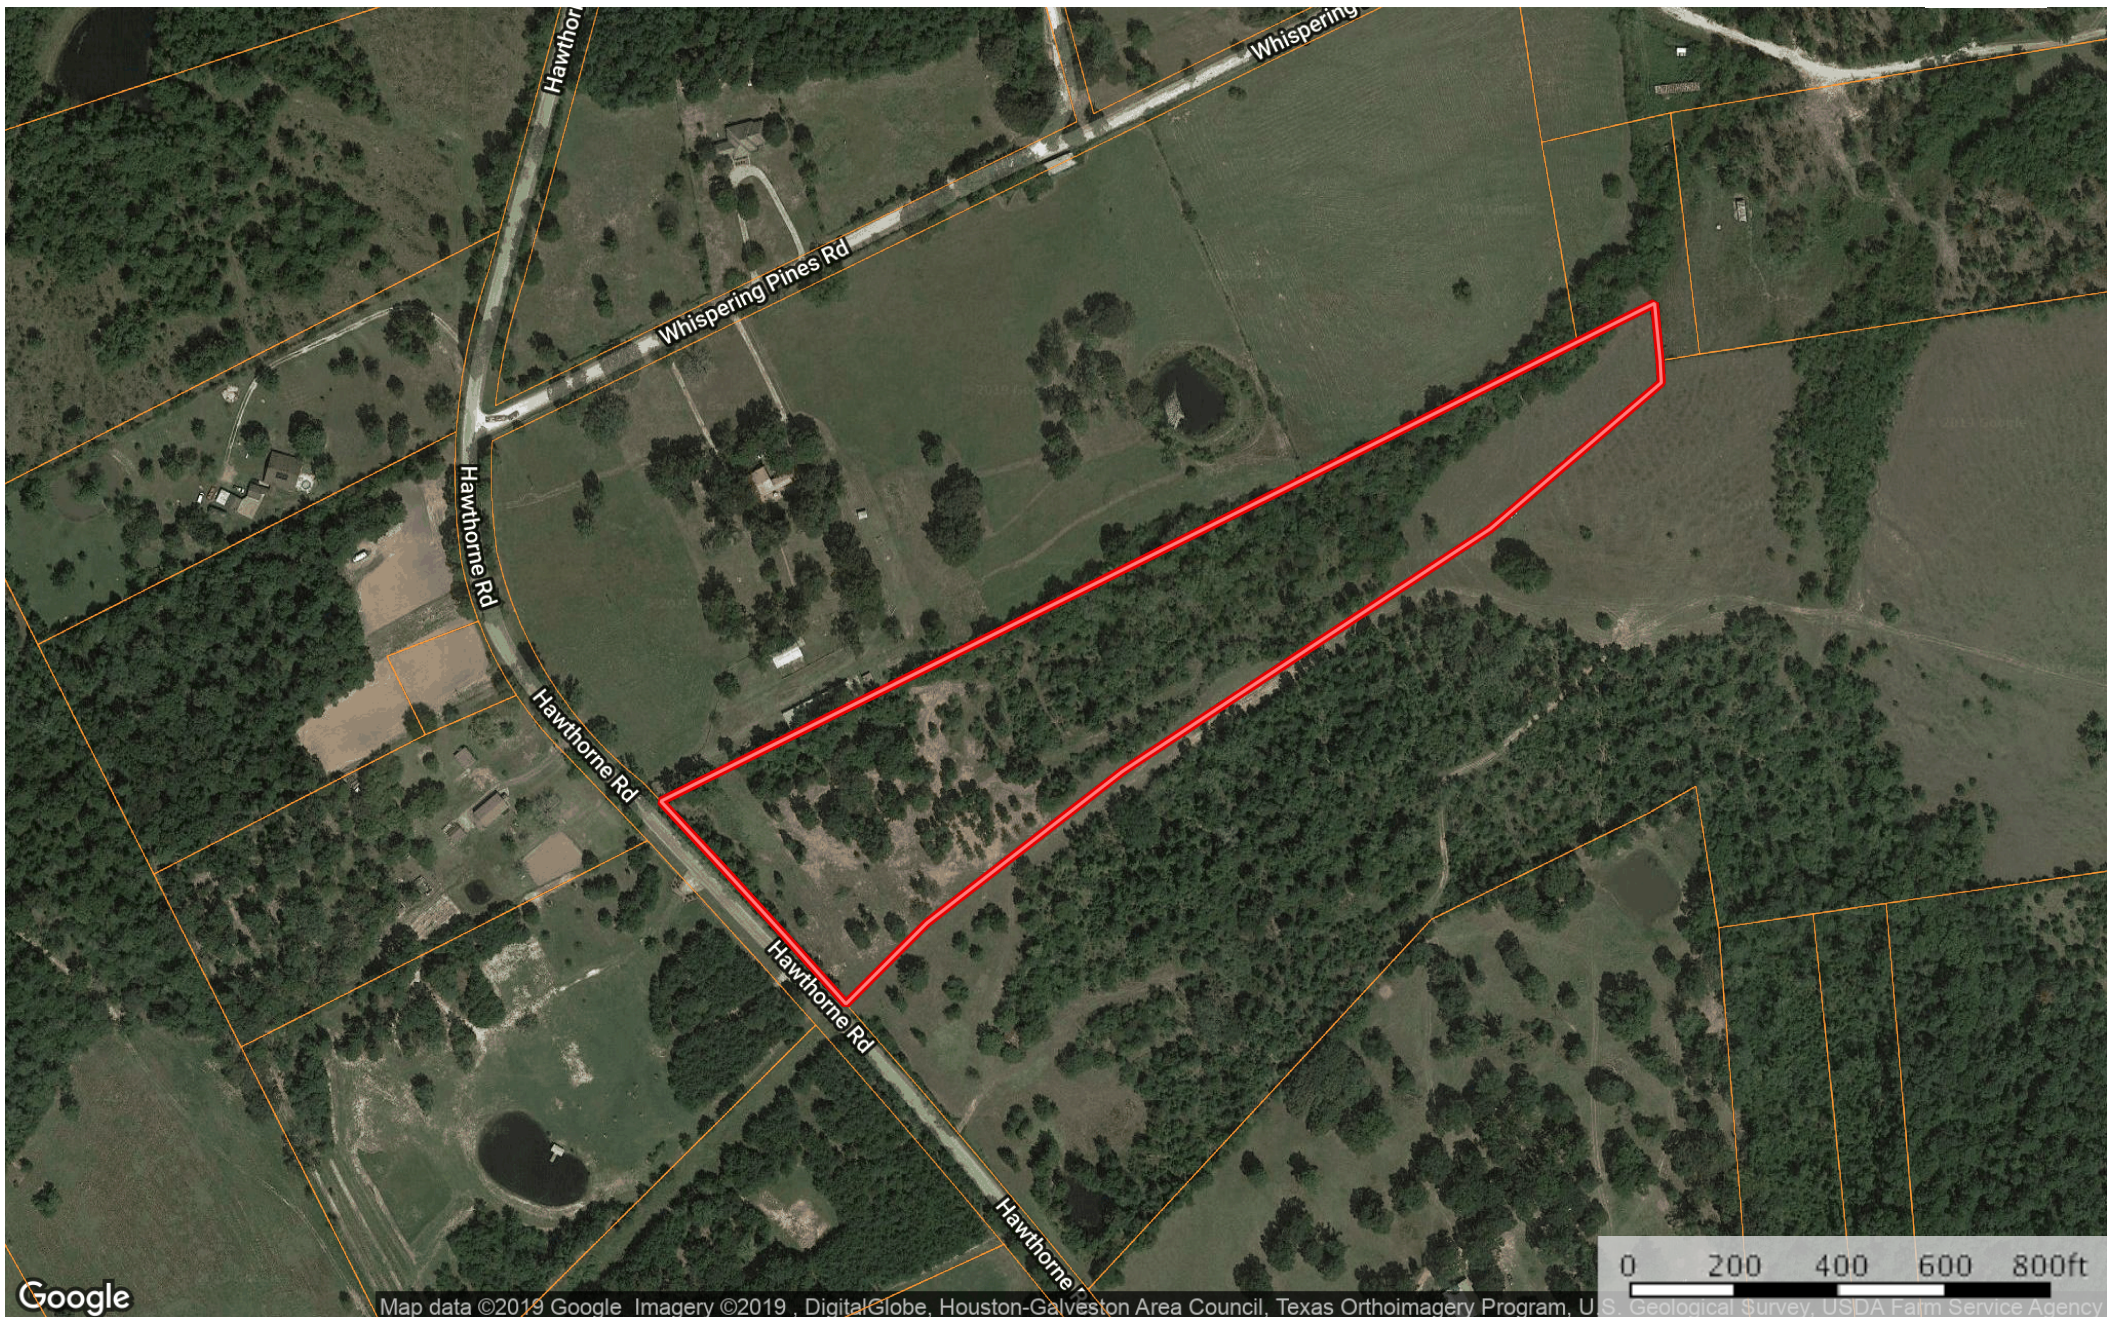

11.25 ACRES HAWTHORNE RD.  
Walker County, Texas, 11.25 AC +/-

Google

Map data ©2019 Google Imagery ©2019 DigitalGlobe, Houston-Galveston Area Council, Texas Orthoimagery Program, U.S. Geological Survey, USDA Farm Service Agency

 Boundary

Keith Robertson

 The information contained herein was obtained from sources deemed to be reliable. MapRight Services makes no warranties or guarantees as to the completeness or accuracy thereof.