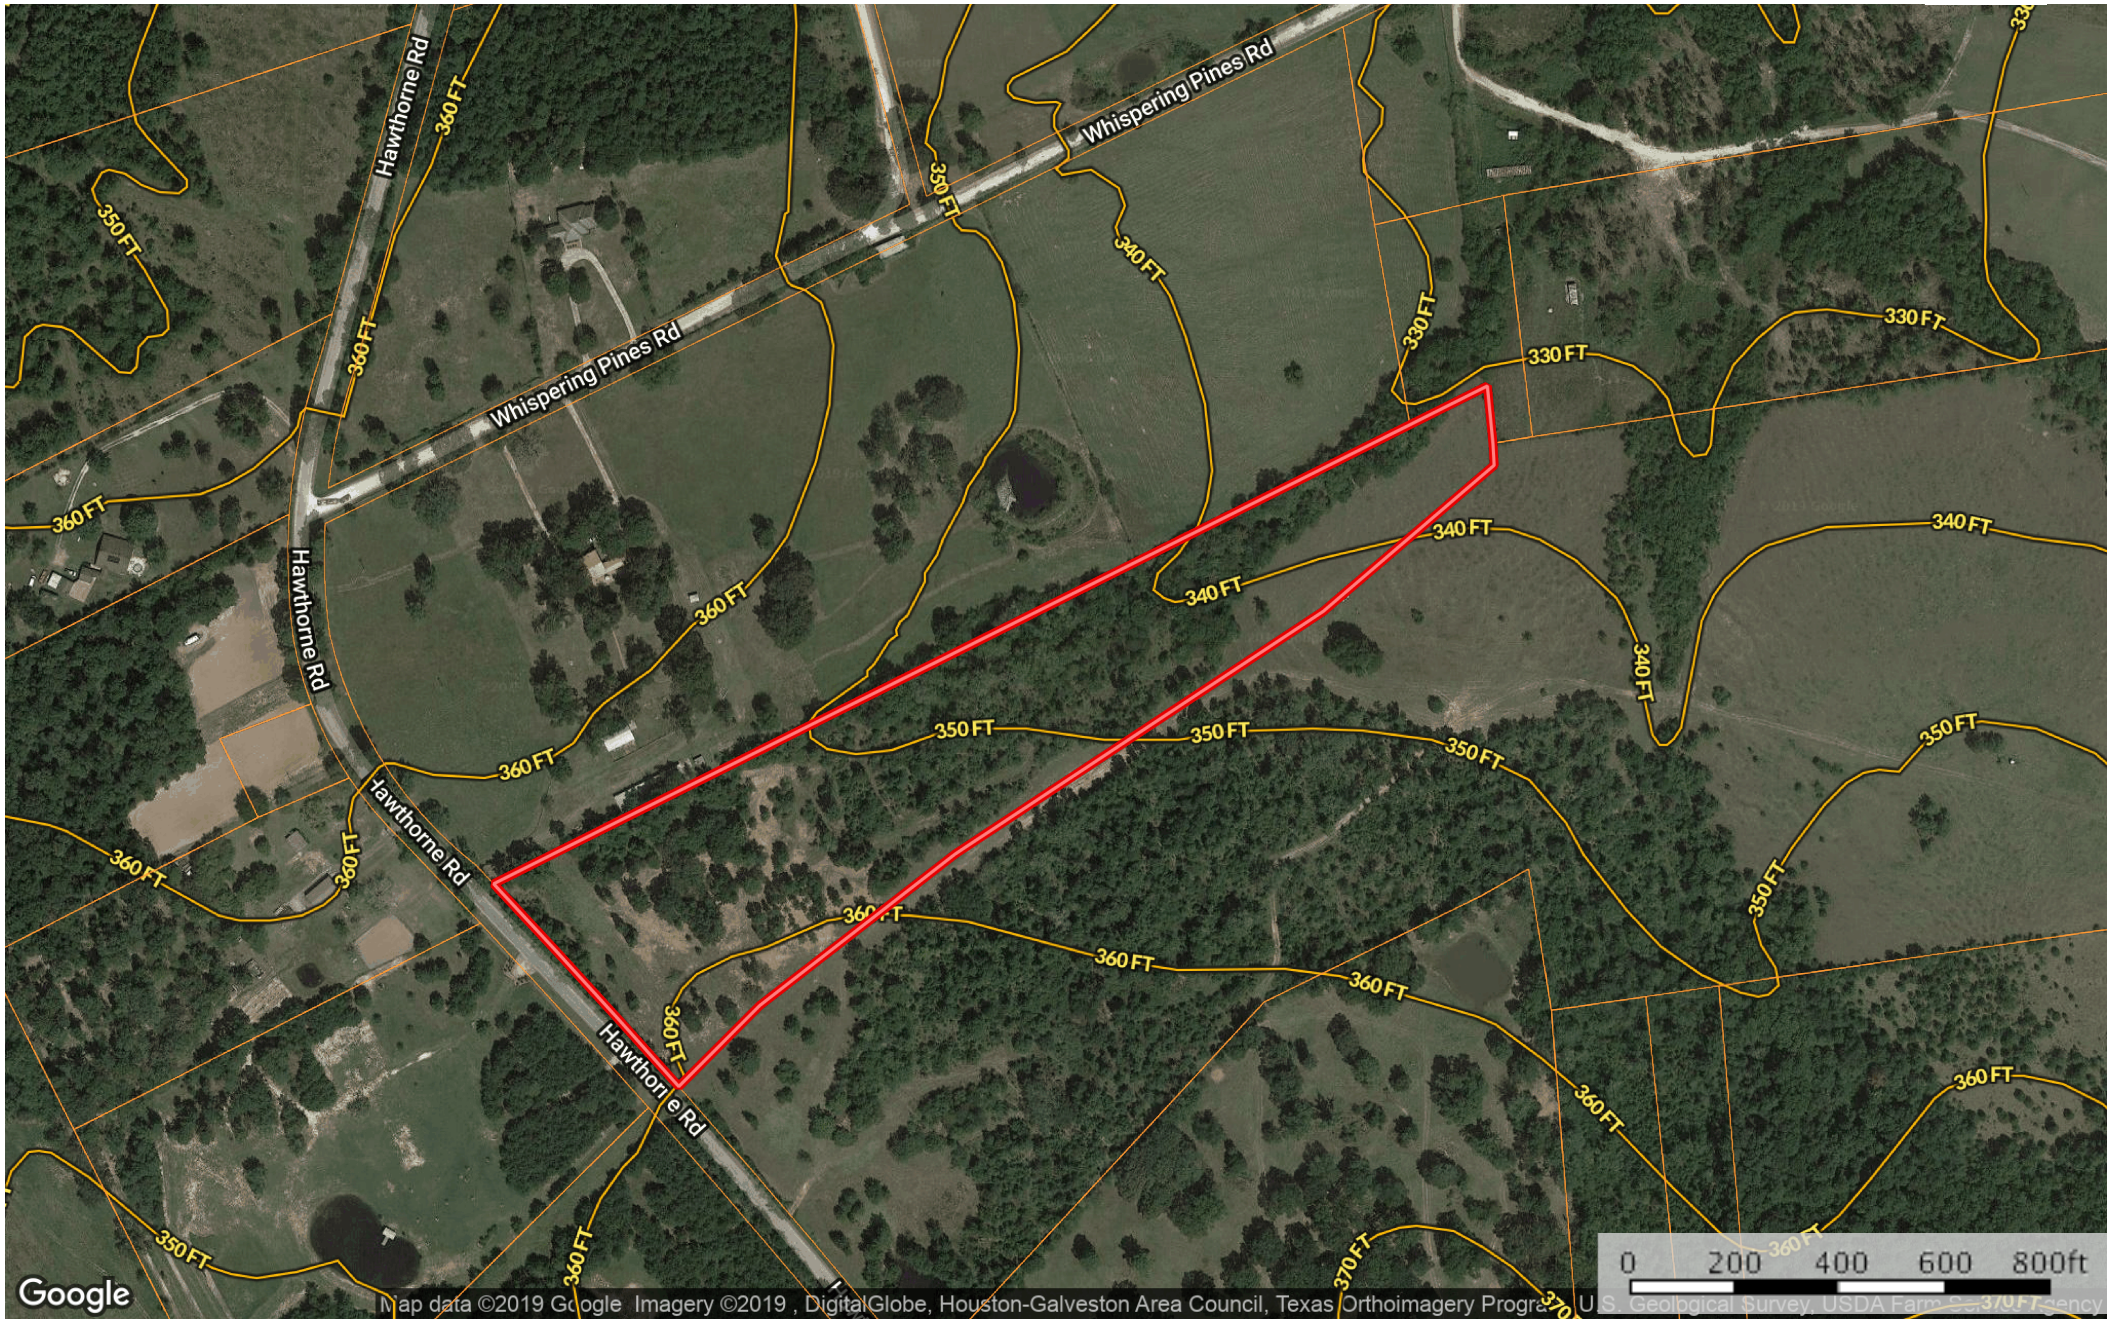

11.25 ACRES HAWTHORNE RD. Walker County, Texas, 11.25 AC +/-

 Boundary