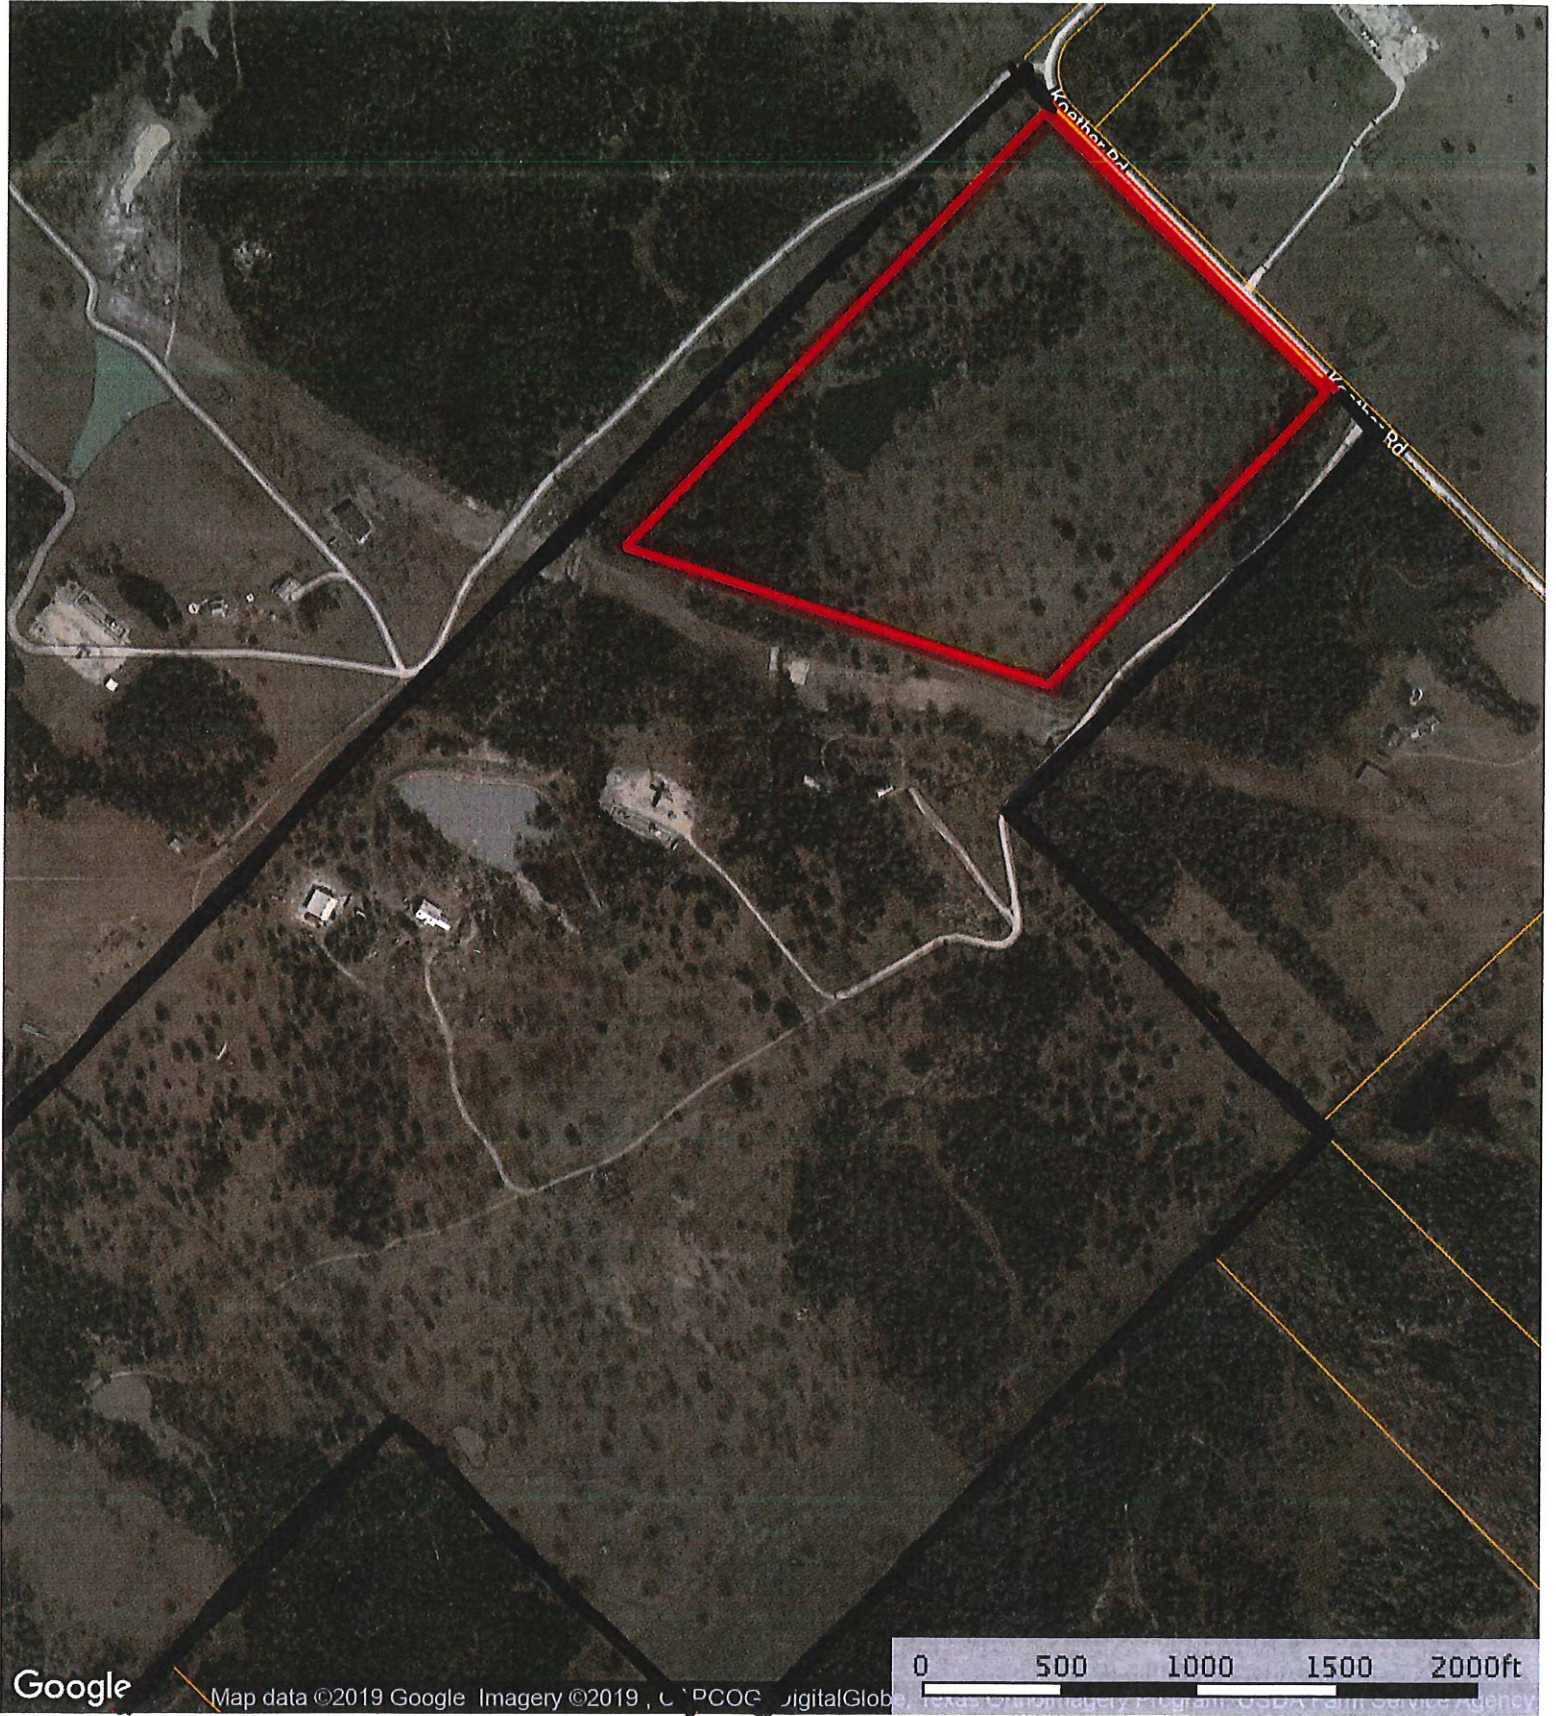

2755 Koether Rd Carmine, TX

Texas, AC +/-

Google

Map data ©2019 Google Imagery ©2019, ©PCOG DigitalGlobe, Texas DigitalImagery Program, USDA Farm Service Agency

Boundary

Lisa Mayer

**M** The information contained herein was obtained from sources deemed to be reliable. MapRight Services makes no warranties or guarantees as to the completeness or accuracy thereof.