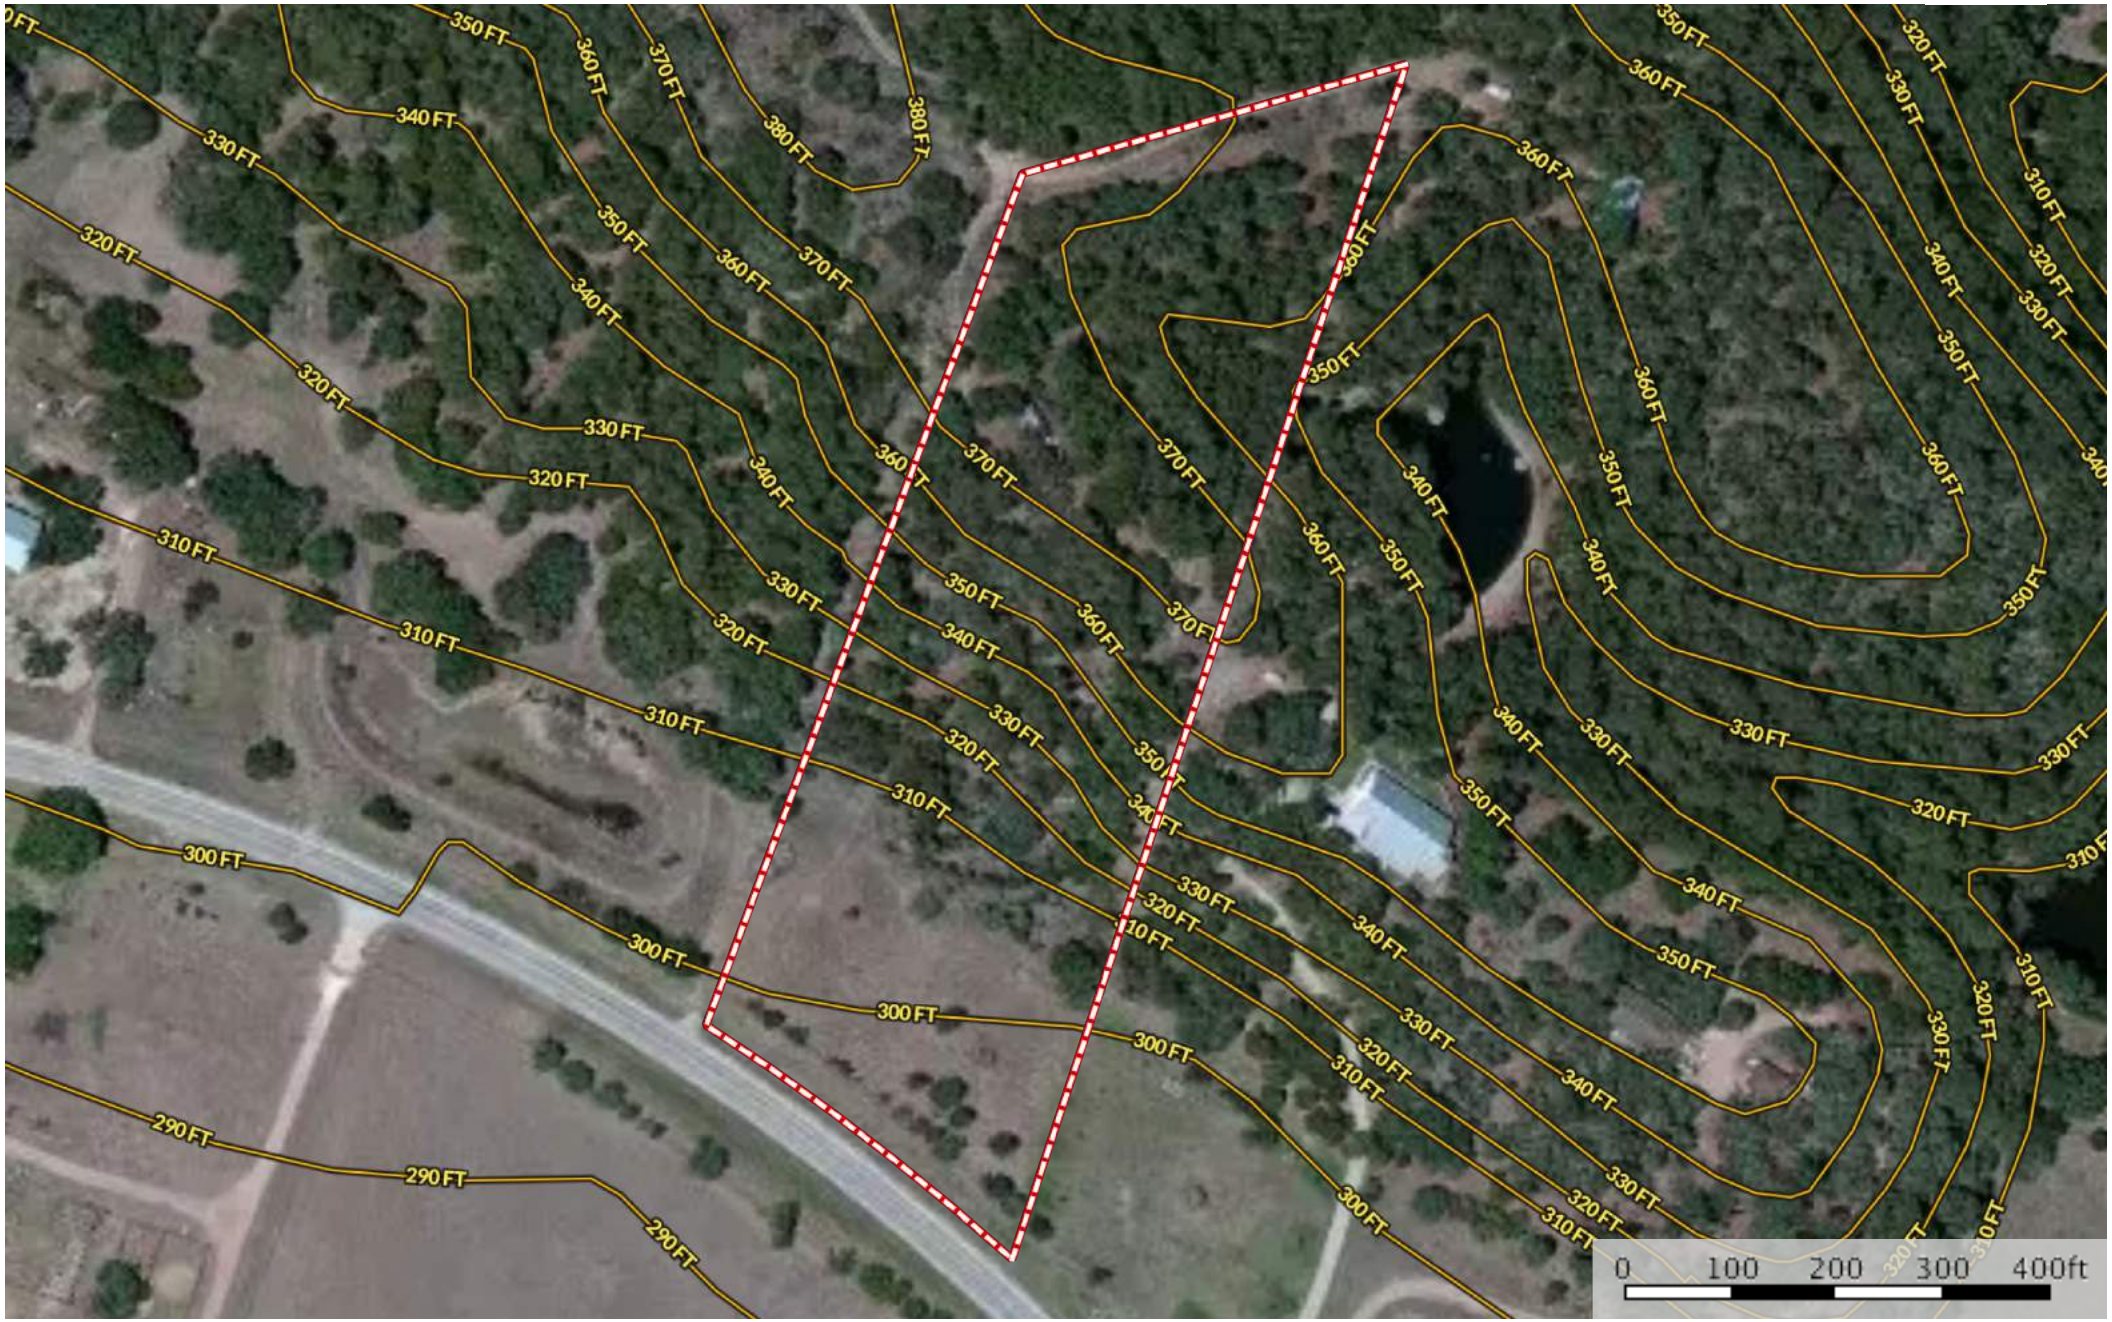

McBroom
Fayette County, Texas, 5.69 AC +/-

 Boundary