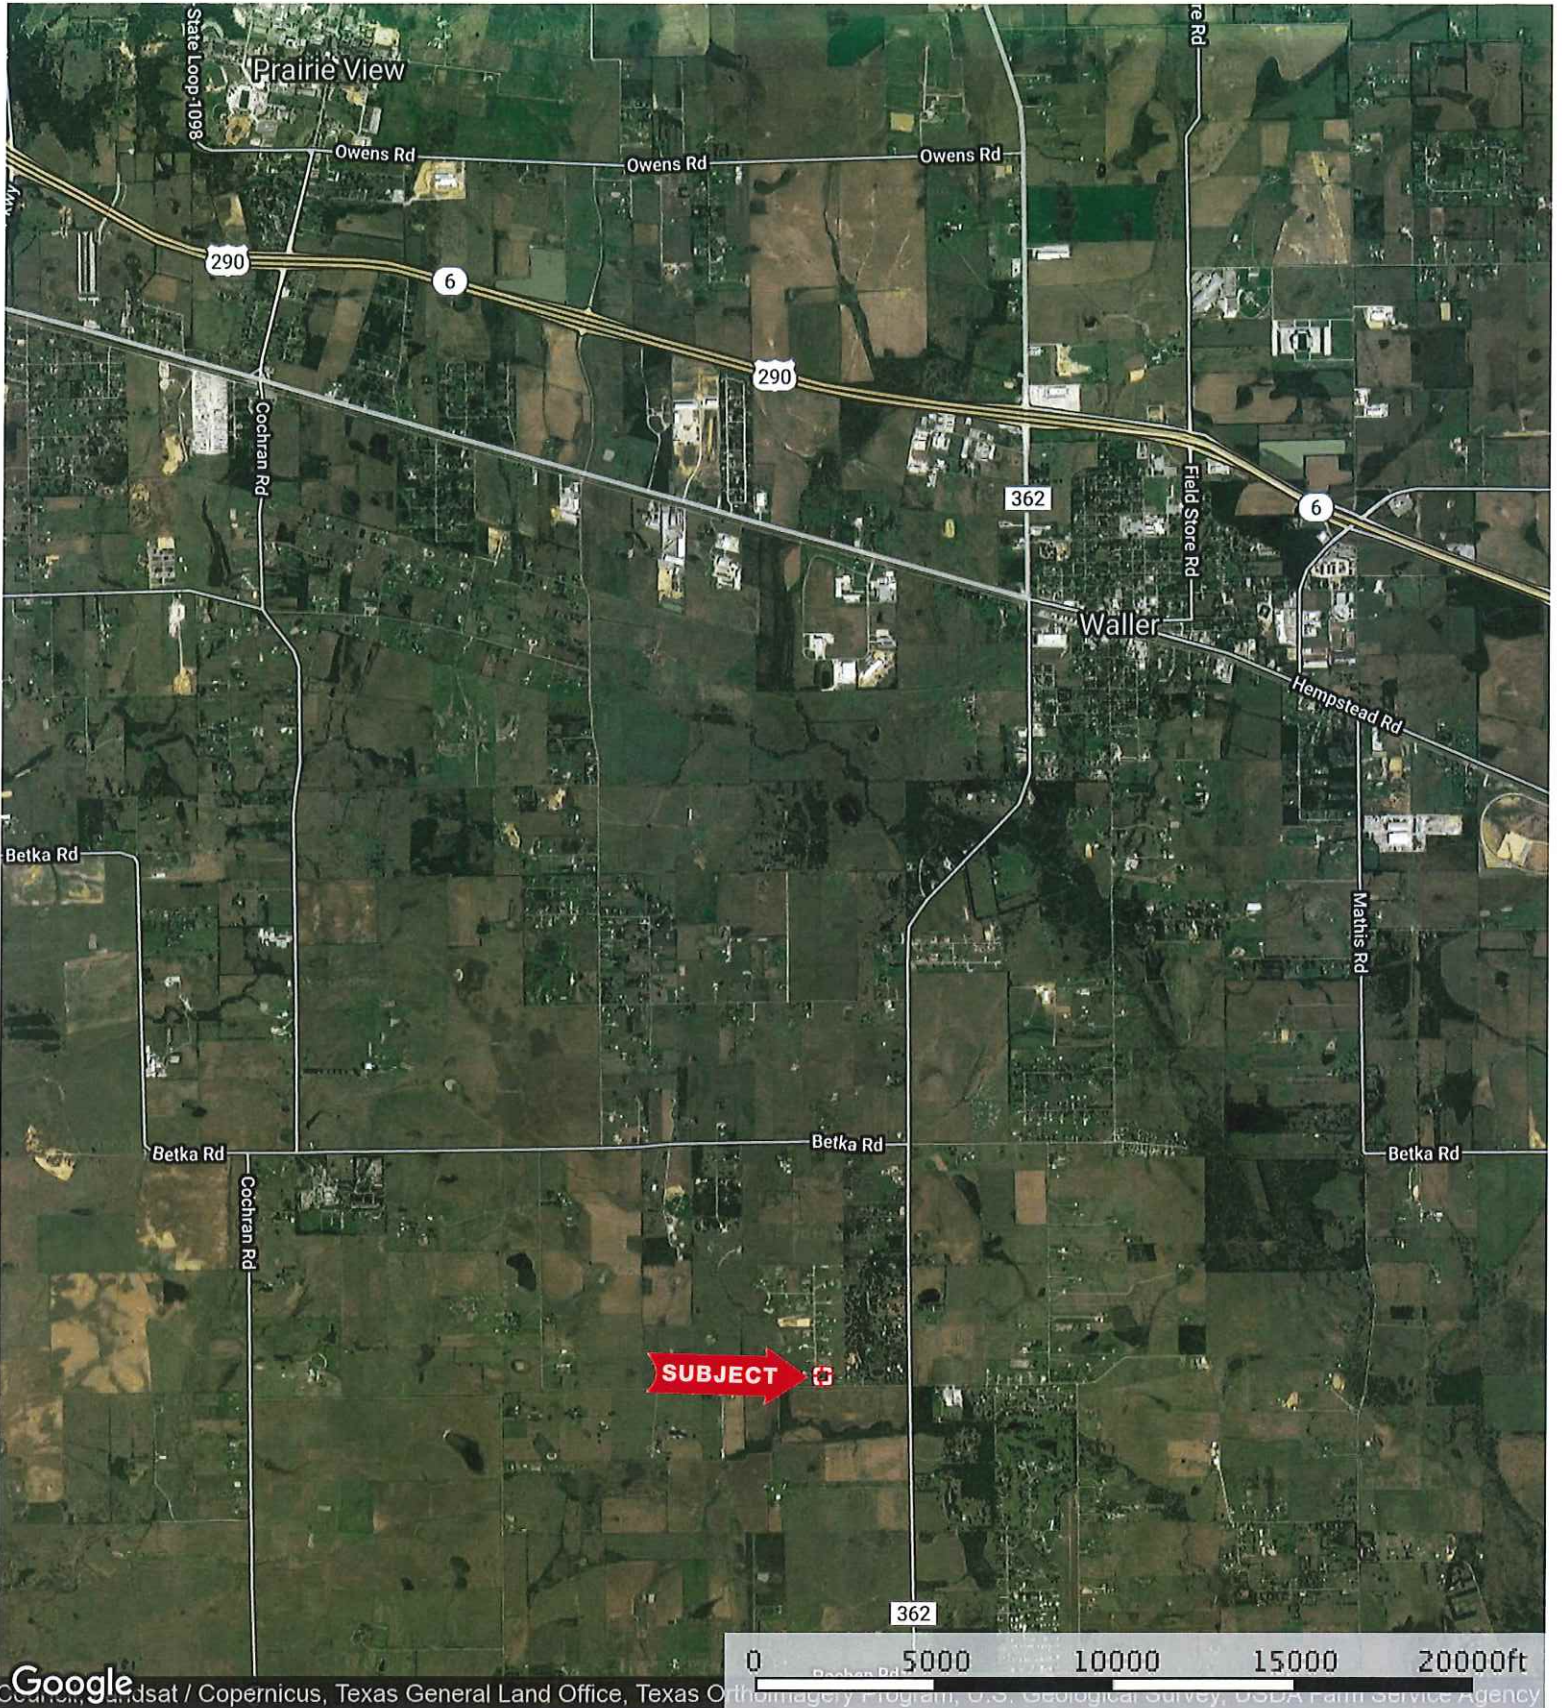

SUBJECT

16040 N. Black Falcon Rd.
Waller County, Texas, AC +/-

Google

© 2023 Google, Copernicus, Texas General Land Office, Texas Orthomagey Program, U.S. Geological Survey, USDA Farm Service Agency

 Boundary

 The information contained herein was obtained from sources deemed to be reliable. MapRight Services makes no warranties or guarantees as to the completeness or accuracy thereof.

16040 N. Black Falcon Rd.
Waller County, Texas, AC +/-

 Boundary

 The information contained herein was obtained from sources deemed to be reliable. MapRight Services makes no warranties or guarantees as to the completeness or accuracy thereof.

16040 N. Black Falcon Rd.
Waller County, Texas, AC +/-

- Boundary
- 100 Year Floodplain
- 500 Year Floodplain
- Floodway
- Special
- Unmapped/Not

The information contained herein was obtained from sources deemed to be reliable. MapRight Services makes no warranties or guarantees as to the completeness or accuracy thereof.