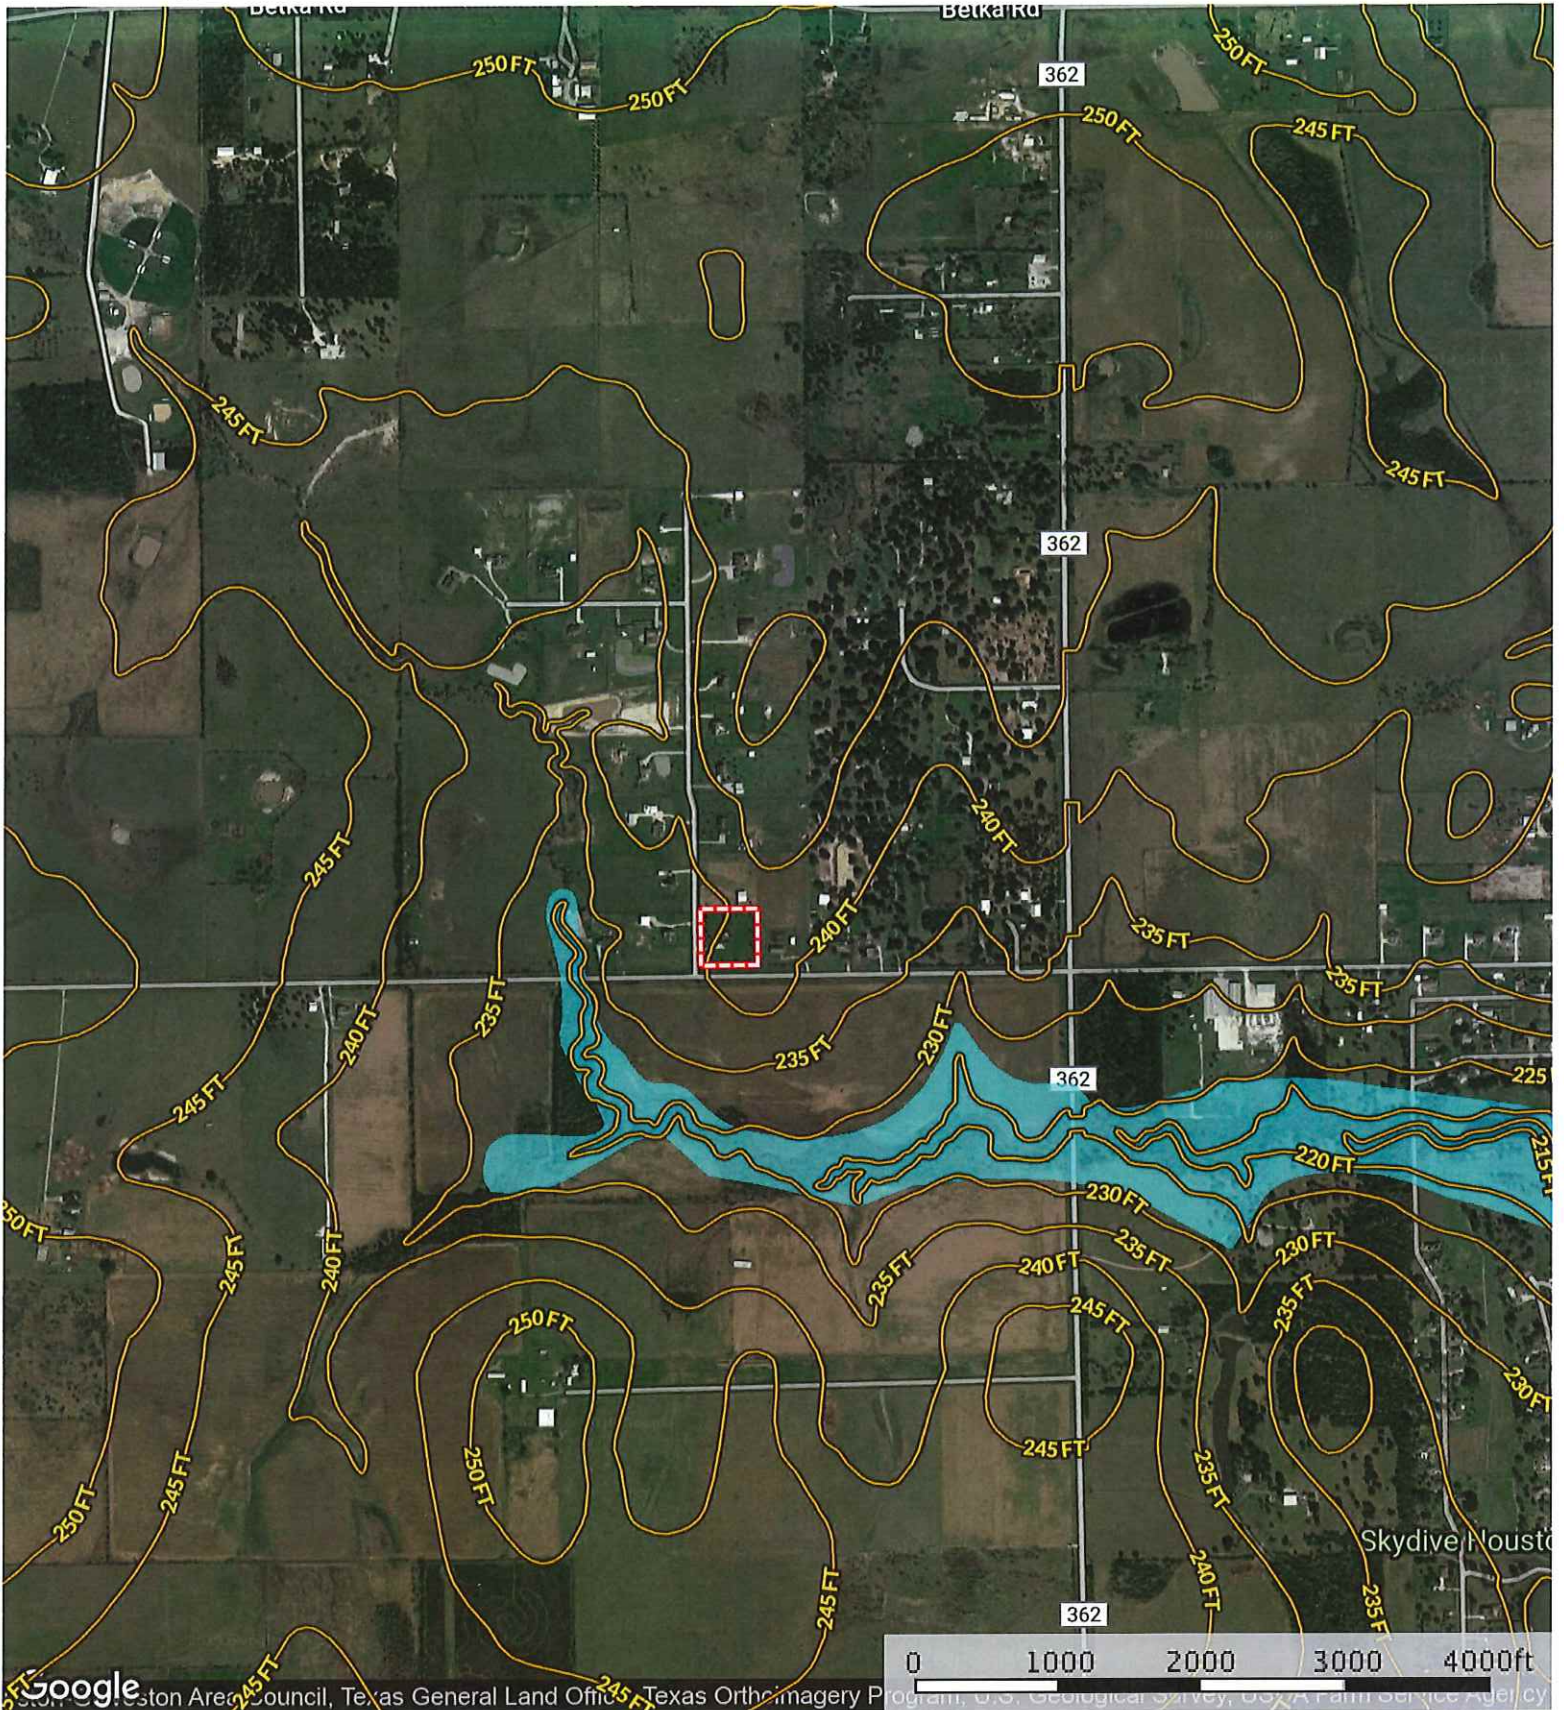

SUBJECT

16040 N. Black Falcon Rd.
Waller County, Texas, AC +/-

Google

© 2023 Google, Copernicus, Texas General Land Office, Texas Orthomagey Program, U.S. Geological Survey, USDA Farm Service Agency

 Boundary

 The information contained herein was obtained from sources deemed to be reliable. MapRight Services makes no warranties or guarantees as to the completeness or accuracy thereof.

16040 N. Black Falcon Rd.
Waller County, Texas, AC +/-

 Boundary

 The information contained herein was obtained from sources deemed to be reliable. MapRight Services makes no warranties or guarantees as to the completeness or accuracy thereof.

16040 N. Black Falcon Rd.
Waller County, Texas, AC +/-

- Boundary
- 100 Year Floodplain
- 500 Year Floodplain
- Floodway
- Special
- Unmapped/Not

The information contained herein was obtained from sources deemed to be reliable. MapRight Services makes no warranties or guarantees as to the completeness or accuracy thereof.