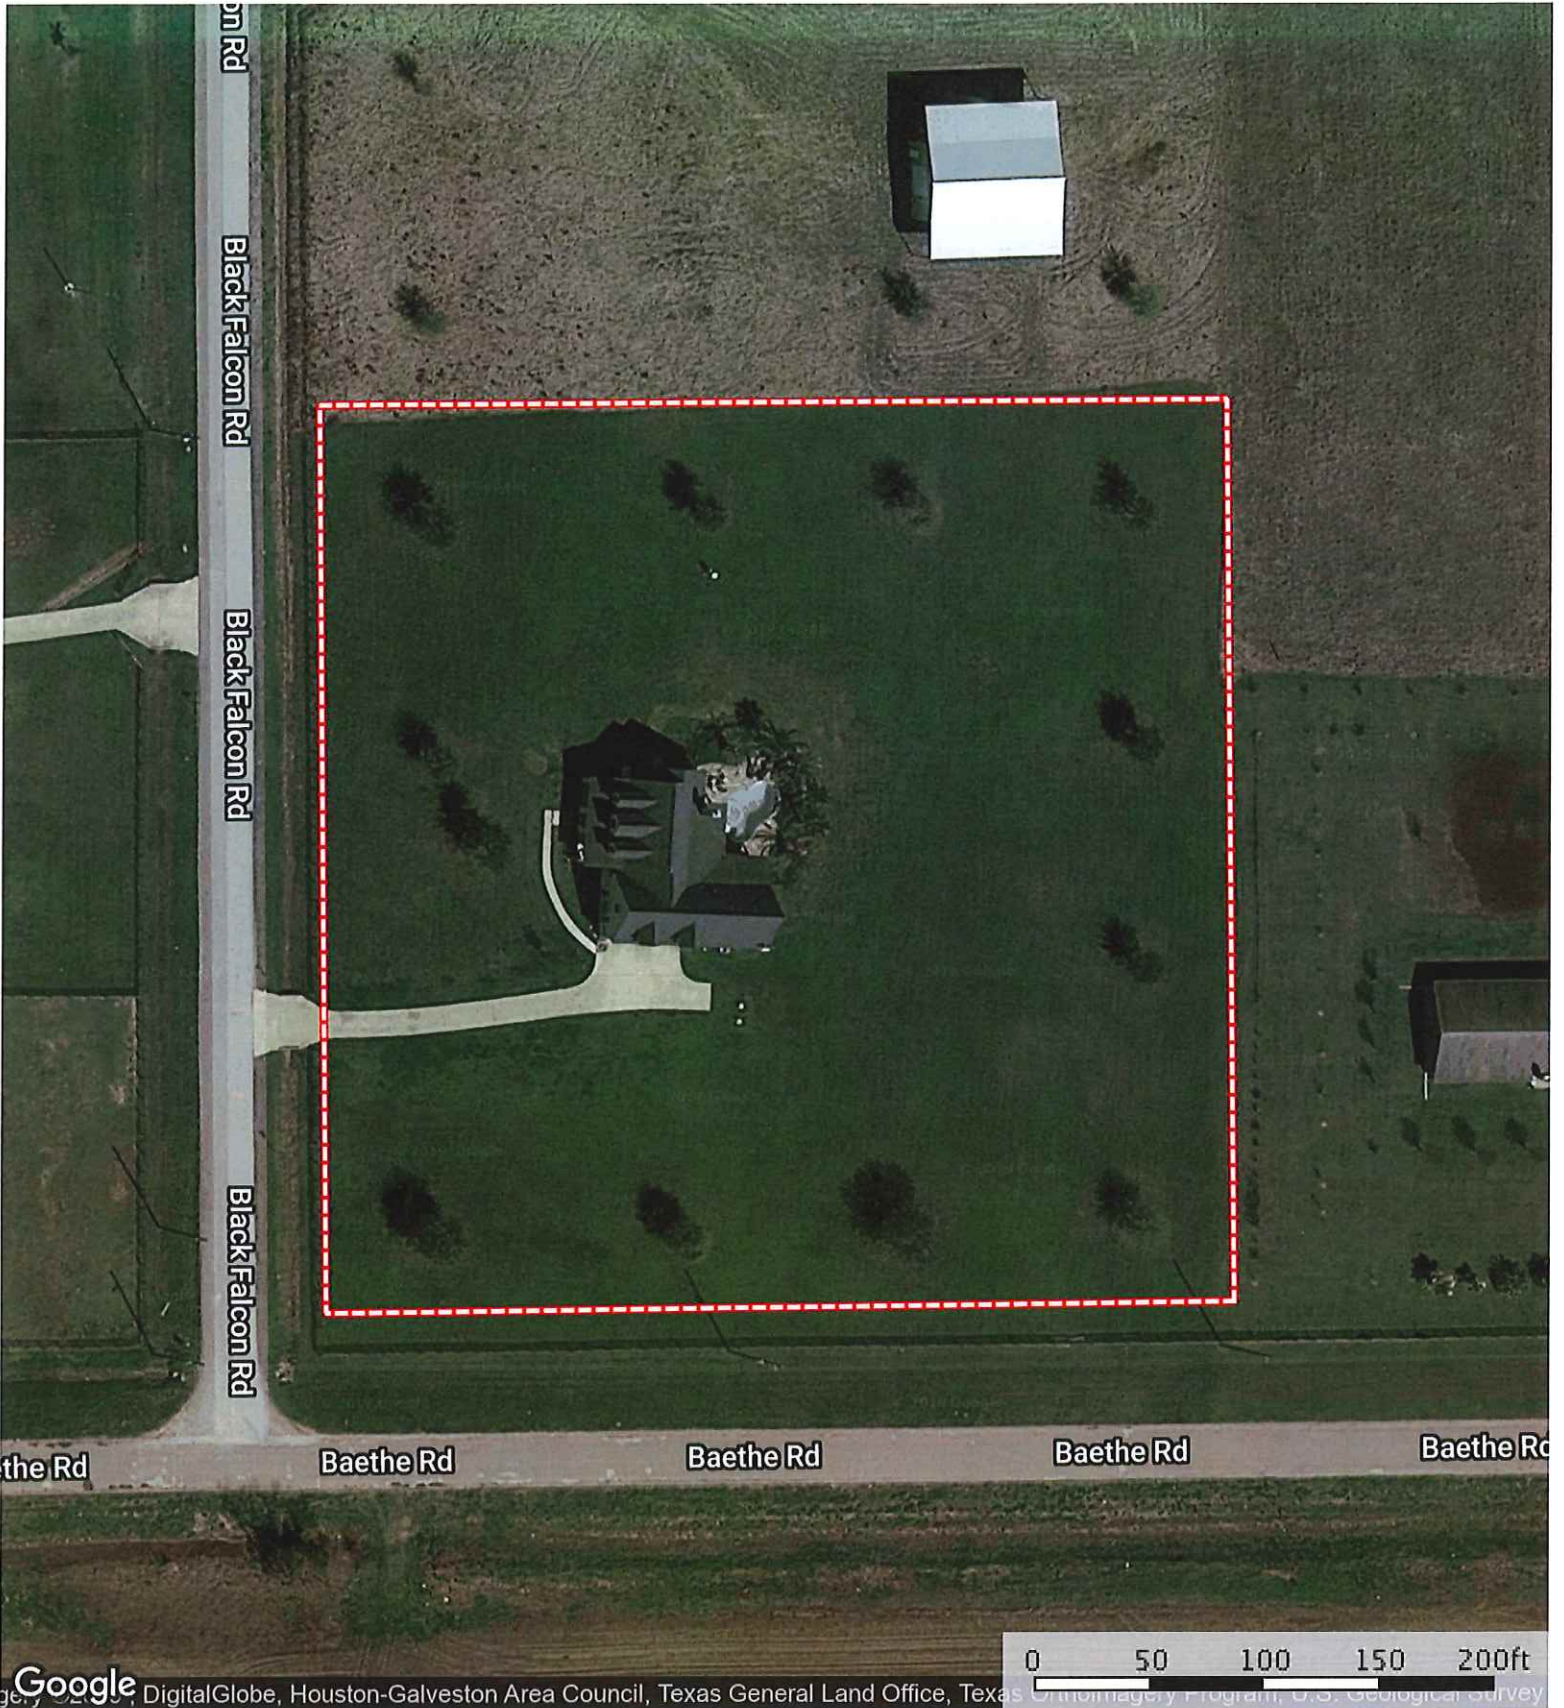

SUBJECT

16040 N. Black Falcon Rd.
Waller County, Texas, AC +/-

Google

© 2023 Google, Copernicus, Texas General Land Office, Texas Orthomagey Program, U.S. Geological Survey, USDA Farm Service Agency

 Boundary

 The information contained herein was obtained from sources deemed to be reliable. MapRight Services makes no warranties or guarantees as to the completeness or accuracy thereof.

16040 N. Black Falcon Rd.
Waller County, Texas, AC +/-

 Boundary

 The information contained herein was obtained from sources deemed to be reliable. MapRight Services makes no warranties or guarantees as to the completeness or accuracy thereof.

16040 N. Black Falcon Rd.
Waller County, Texas, AC +/-

- Boundary
- 100 Year Floodplain
- 500 Year Floodplain
- Floodway
- Special
- Unmapped/Not

The information contained herein was obtained from sources deemed to be reliable. MapRight Services makes no warranties or guarantees as to the completeness or accuracy thereof.