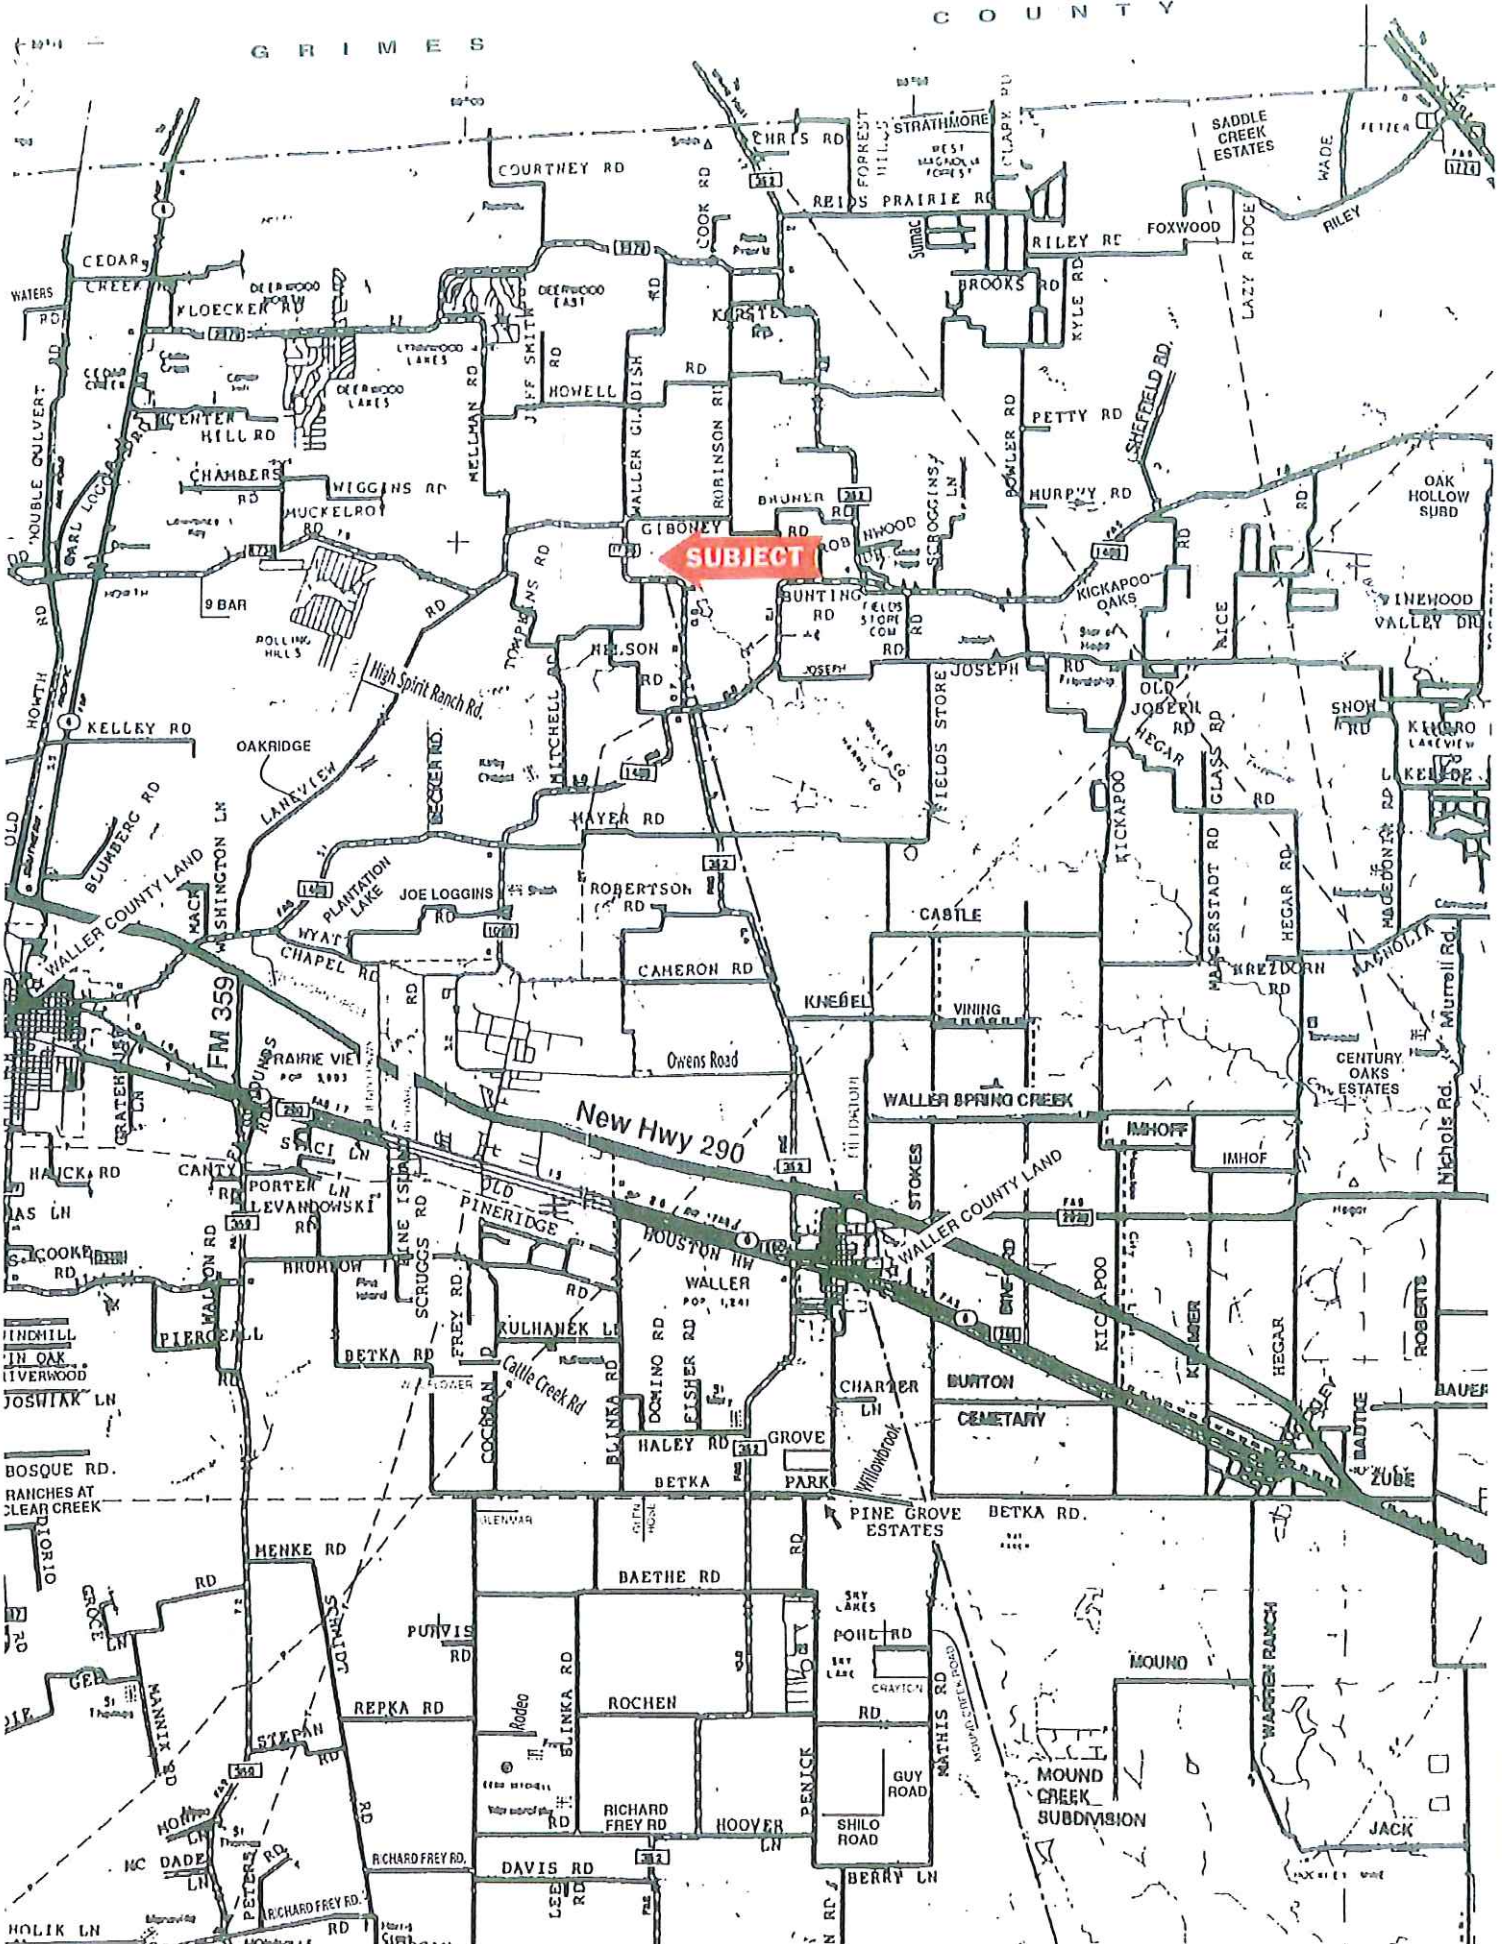

The Grand Parkway Segment Map

Grand Parkway
Initiation

PRELIMINARY

SUBJECT

FM 1736 & Giboney Rd.
Waller County, Texas, AC +/-

© 2013 Google Earth Area Council, Texas General Land Office, Texas Orthoimagery Program, U.S. Geological Survey, USDA Farm Service Agency

Boundary

M The information contained herein was obtained from sources deemed to be reliable. MapRight Services makes no warranties or guarantees as to the completeness or accuracy thereof.