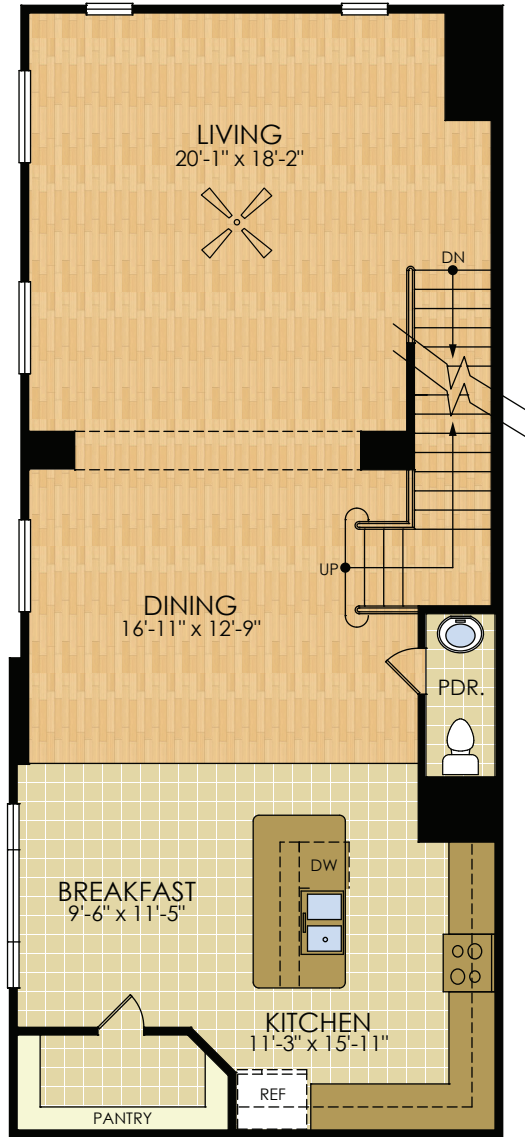

Vienna
Approximate Sq. Ft. 2524

SECOND FLOOR

THIRD FLOOR