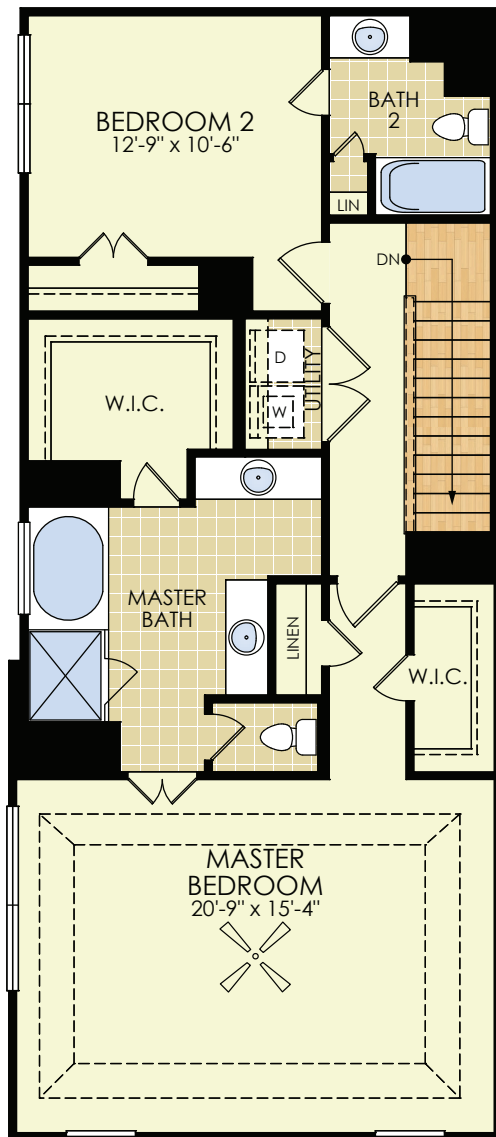

Vienna
Approximate Sq. Ft. 2524

SECOND FLOOR

THIRD FLOOR