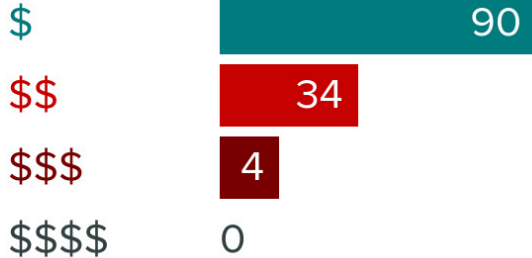

6519 SILVER CRESCENT DRIVE, HOUSTON, TX 77064

FOOD REPORT

NEIGHBORHOOD EATS

This home is located near **124** moderately priced restaurants and has an **above average** variety of cuisines.

137

WITHIN 5 MILES

GOOD EATS BY CATEGORY

AMERICAN	23
FAST FOOD	19
ASIAN	14
MEXICAN	11
INTERNATIONAL	9
BARBECUE	9
PIZZA	8
SEAFOOD	7
BARS	5
OTHER	12