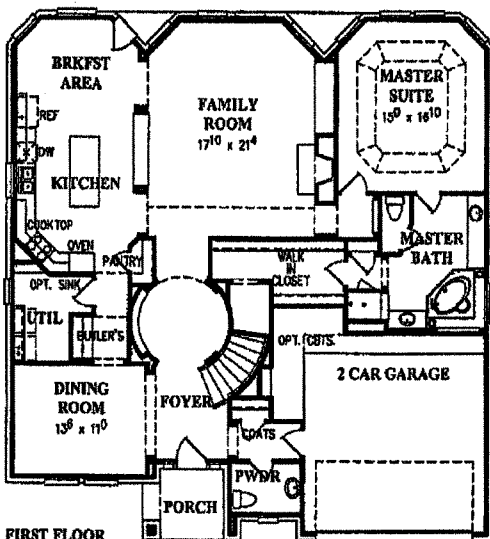

WESTIN
HOMES

BARCELONA

ESTATE COLLECTION 3098 Sqft

FIRST FLOOR