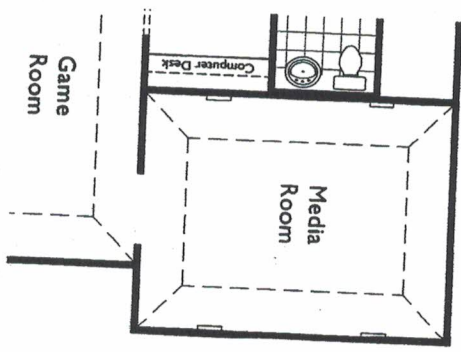

Seven Meadows  
70' WIDE LOTS

PLAN 988

Lower Level

 Prices, plans, specifications, square footage and availability subject to change without notice or prior obligation. Square footage is approximate and may vary upon elevations and/or options selected. Please see your Sales Counselor for more information.

**Bedroom #5 ~ Full Bath Option**

**Upper Level**

**Media Room Option**