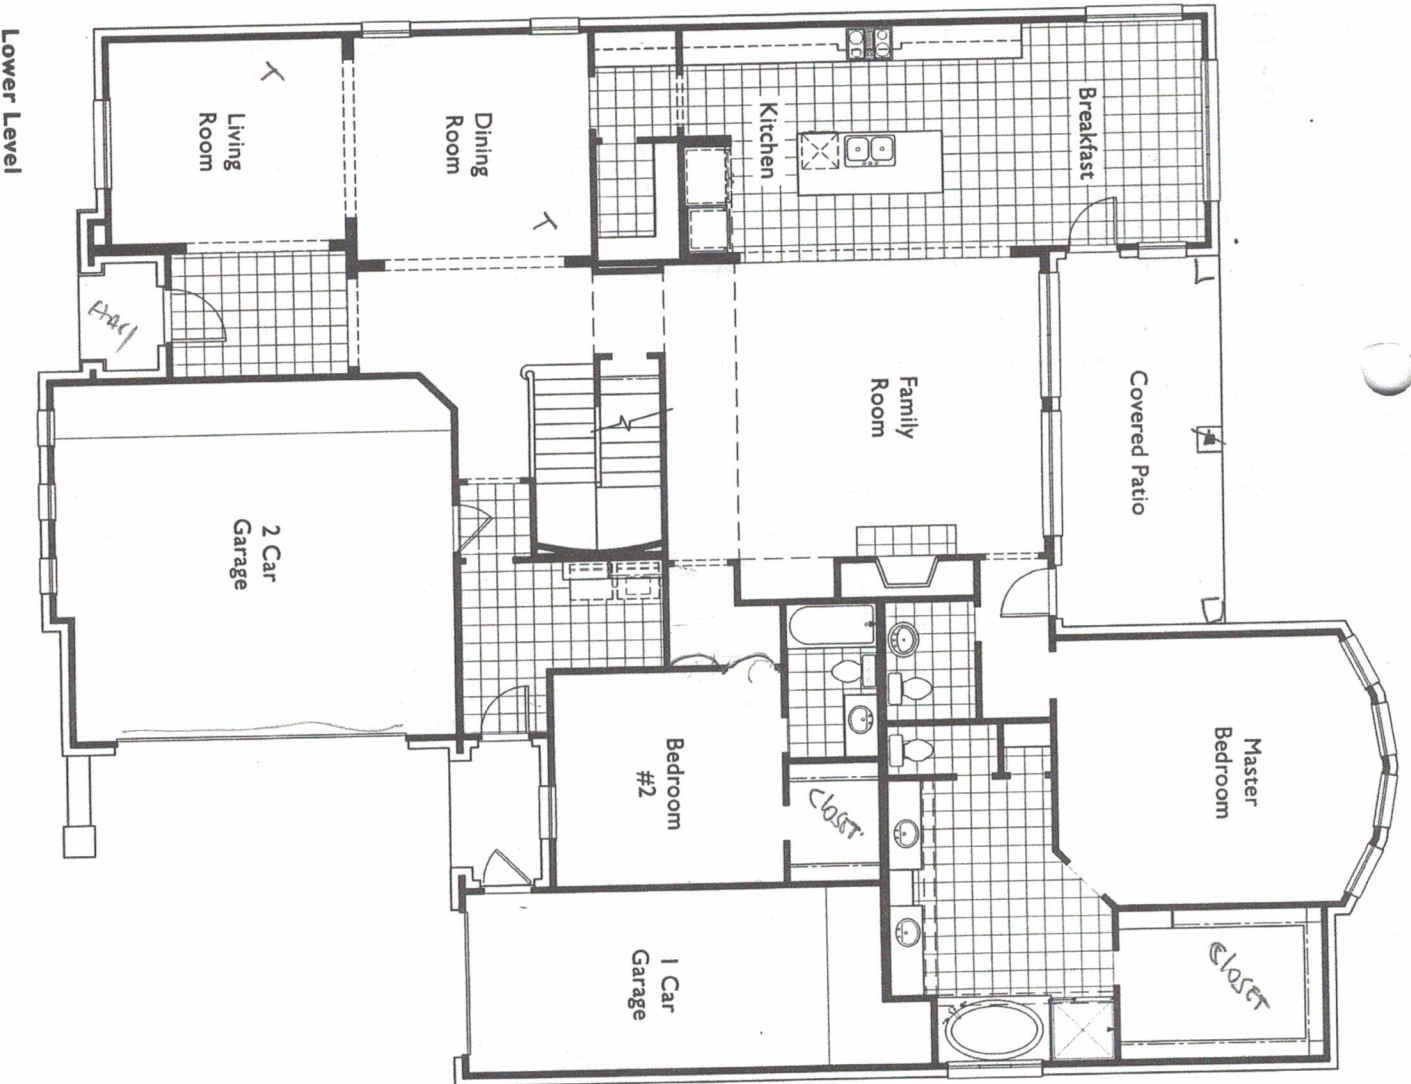

Seven Meadows  
70' WIDE LOTS

PLAN 988

Lower Level

 Prices, plans, specifications, square footage and availability subject to change without notice or prior obligation. Square footage is approximate and may vary upon elevations and/or options selected. Please see your Sales Counselor for more information.

**Bedroom #5 ~ Full Bath Option**

**Upper Level**

**Media Room Option**